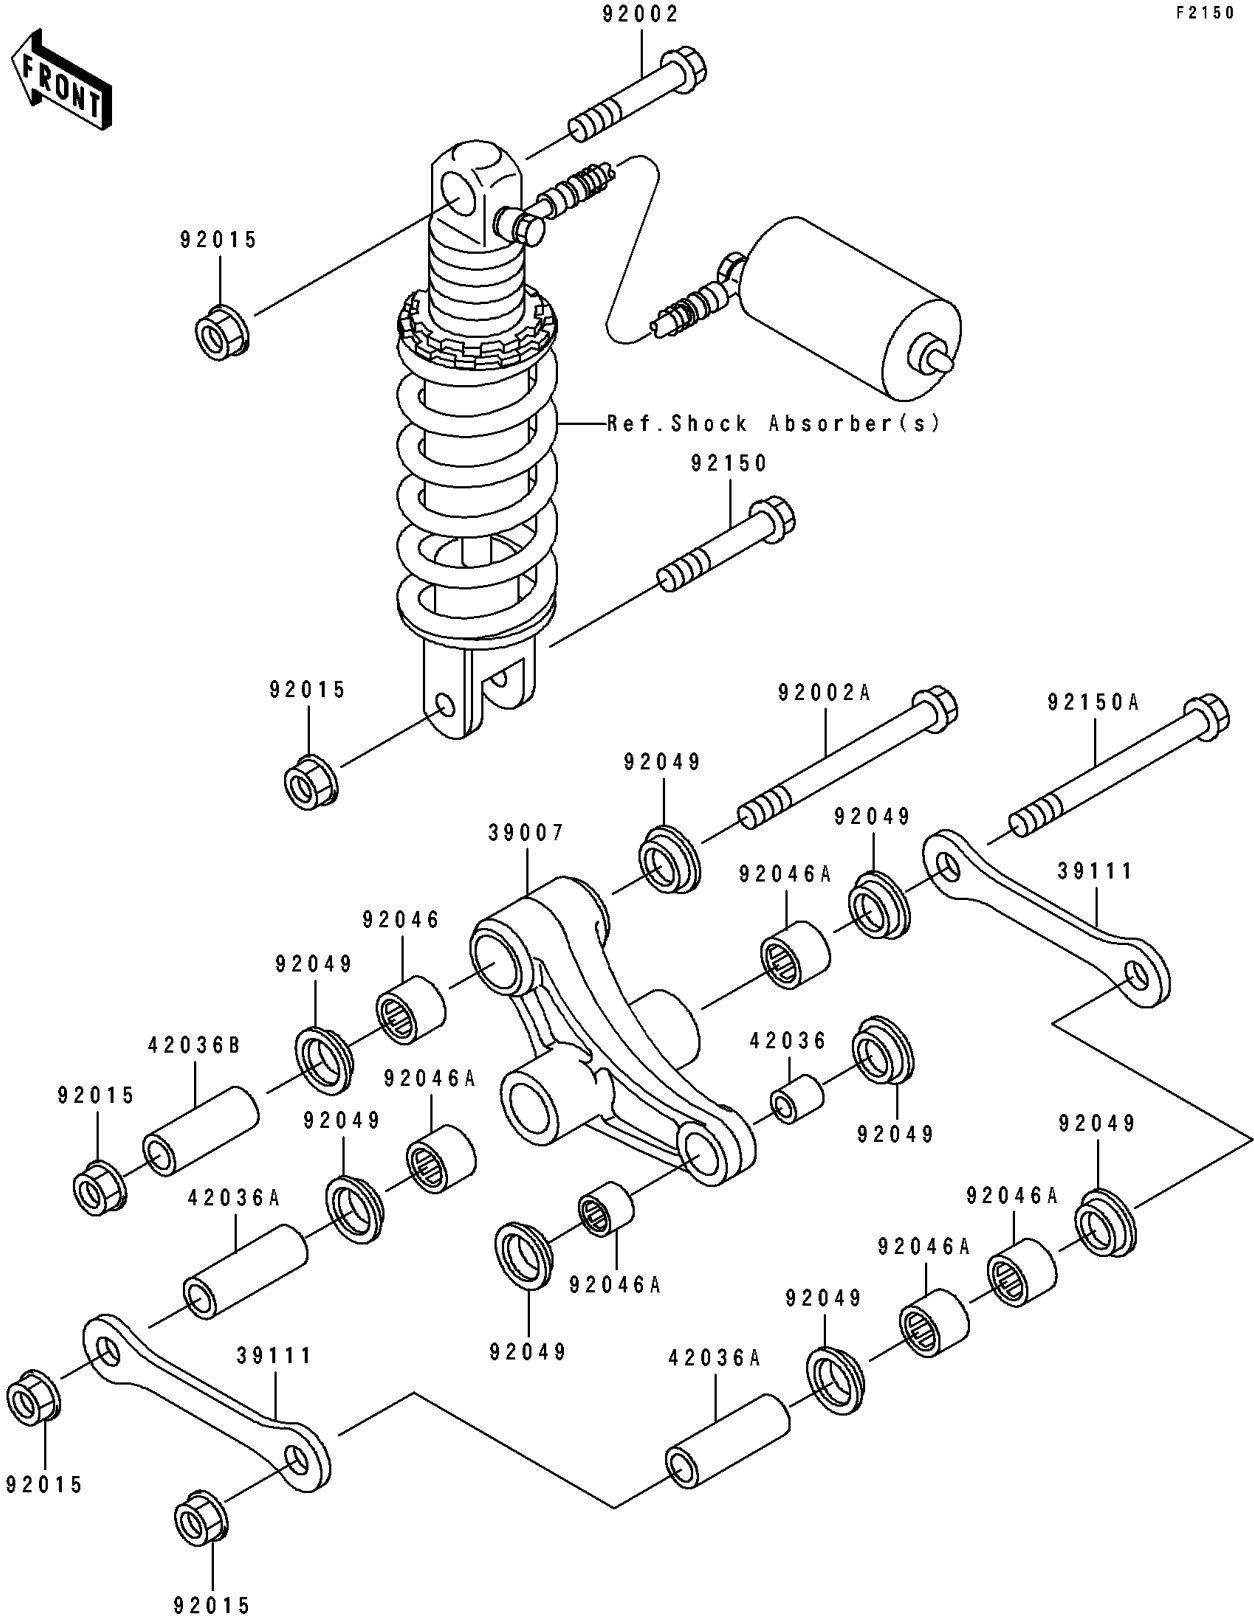

1993 Ninja® ZX™-7R PARTS DIAGRAM

Rear Suspension

F2150

1993 Ninja® ZX™-7R PARTS LIST

Rear Suspension

ITEM NAME	PART NUMBER	QUANTITY
ARM-SUSP,UNI TRAK (Ref # 39007)	39007-1201	1
ROD-TIE (Ref # 39111)	39111-1121	1
SLEEVE,ARM,RR (Ref # 42036)	42036-1077	1
SLEEVE,12.1X20X88 (Ref # 42036A)	42036-1250	1
SLEEVE,12.1X20X44.5 (Ref # 42036B)	42036-1288	1
BOLT,12X55 (Ref # 92002)	92002-1130	1
BOLT,12X85 (Ref # 92002A)	92002-1255	1
NUT,FLANGED,12MM (Ref # 92015)	92015-1433	1
BEARING-NEEDLE,BM202726 (Ref # 92046)	92046-1110	1
BEARING-NEEDLE,BM202715 (Ref # 92046A)	92046-1112	1
SEAL-OIL,ARM,CNT (Ref # 92049)	92049-1109	1
BOLT,FLANGED,12X63 (Ref # 92150)	92150-1258	1
BOLT,FLANGED,12X112 (Ref # 92150A)	92150-1259	1