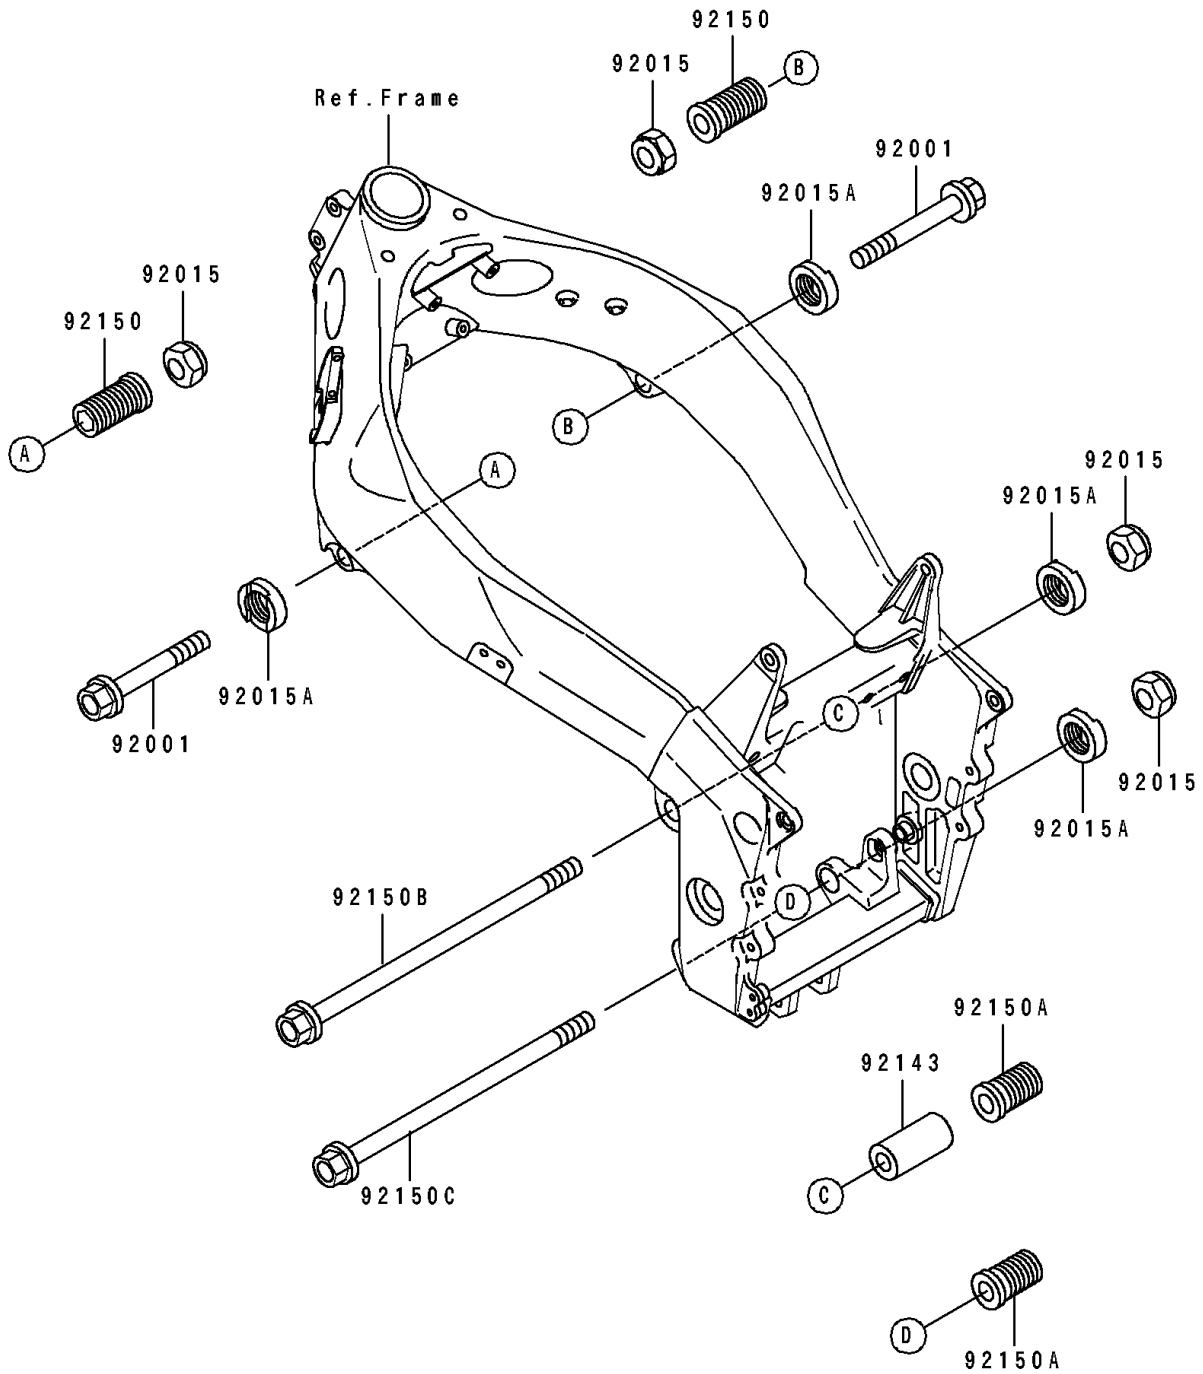

1993 Ninja® ZX™-7R PARTS DIAGRAM

Frame Fittings

F2131

1993 Ninja® ZX™-7R PARTS LIST

Frame Fittings

ITEM NAME	PART NUMBER	QUANTITY
BOLT,12X90 (Ref # 92001)	92001-1937	1
NUT,LOCK,12MM,BLACK (Ref # 92015)	92015-1190	1
NUT,ENGINE MOUNT,22MM (Ref # 92015A)	92015-1846	1
COLLAR,12.5X26X51 (Ref # 92143)	92143-1482	1
BOLT,ENGINE MOUNT,22X48 (Ref # 92150)	92150-1470	1
BOLT,ENGINE MOUNT,22X38 (Ref # 92150A)	92150-1471	1
BOLT,FLANGED,12X243 (Ref # 92150B)	92150-1472	1
BOLT,FLANGED,12X221 (Ref # 92150C)	92150-1473	1