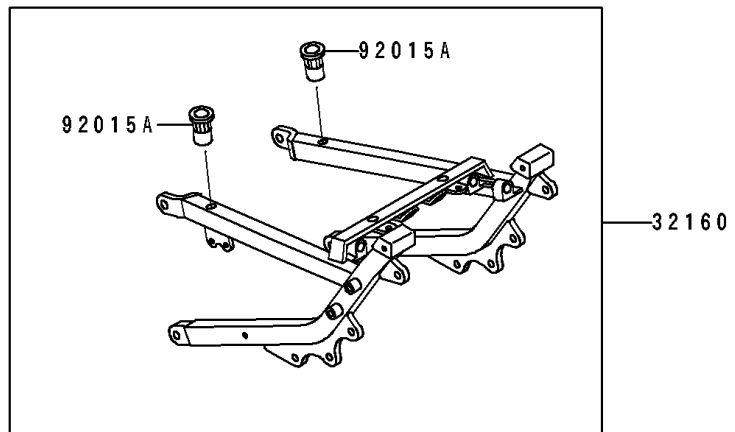

1994 Ninja® ZX™ -7R PARTS DIAGRAM

Frame

F2120

1994 Ninja® ZX™-7R PARTS LIST

Frame

ITEM NAME	PART NUMBER	QUANTITY
FRAME-COMP,RR,SILVER NO.30 (Ref # 32160)	32160-1269-KF	1
FRAME-COMP,FR,SILVER NO.30 (Ref # 32160A)	32160-1272-KF	1
NUT,POP,6MM,L=16.5 (Ref # 92015)	92015-1792	15
NUT,POP,8MM,L=16.5 (Ref # 92015A)	92015-1793	2
NUT,CAP,25MM (Ref # 92015B)	92015-1847	1
NUT,STEERING STEM,35MM (Ref # 92015C)	92015-1848	1
SEAL-OIL,XXMH 43 75 6.4J (Ref # 92049)	92049-1382	1
SEAL-OIL,XXMHE 43 55 4J (Ref # 92049A)	92049-1383	1
RING-O,34.5X2.0 (Ref # 92055)	92055-1452	1
BEARING-ROLLER,32907JR-2 (Ref # 92116)	92116-1072	1
BEARING-ROLLER,32907JR-3 (Ref # 92116A)	92116-1074	1
WASHER,CLAW,25.5X40X2.3 (Ref # 92200)	92200-1083	1
WASHER,25.5X42X2.3 (Ref # 92200A)	92200-1084	1