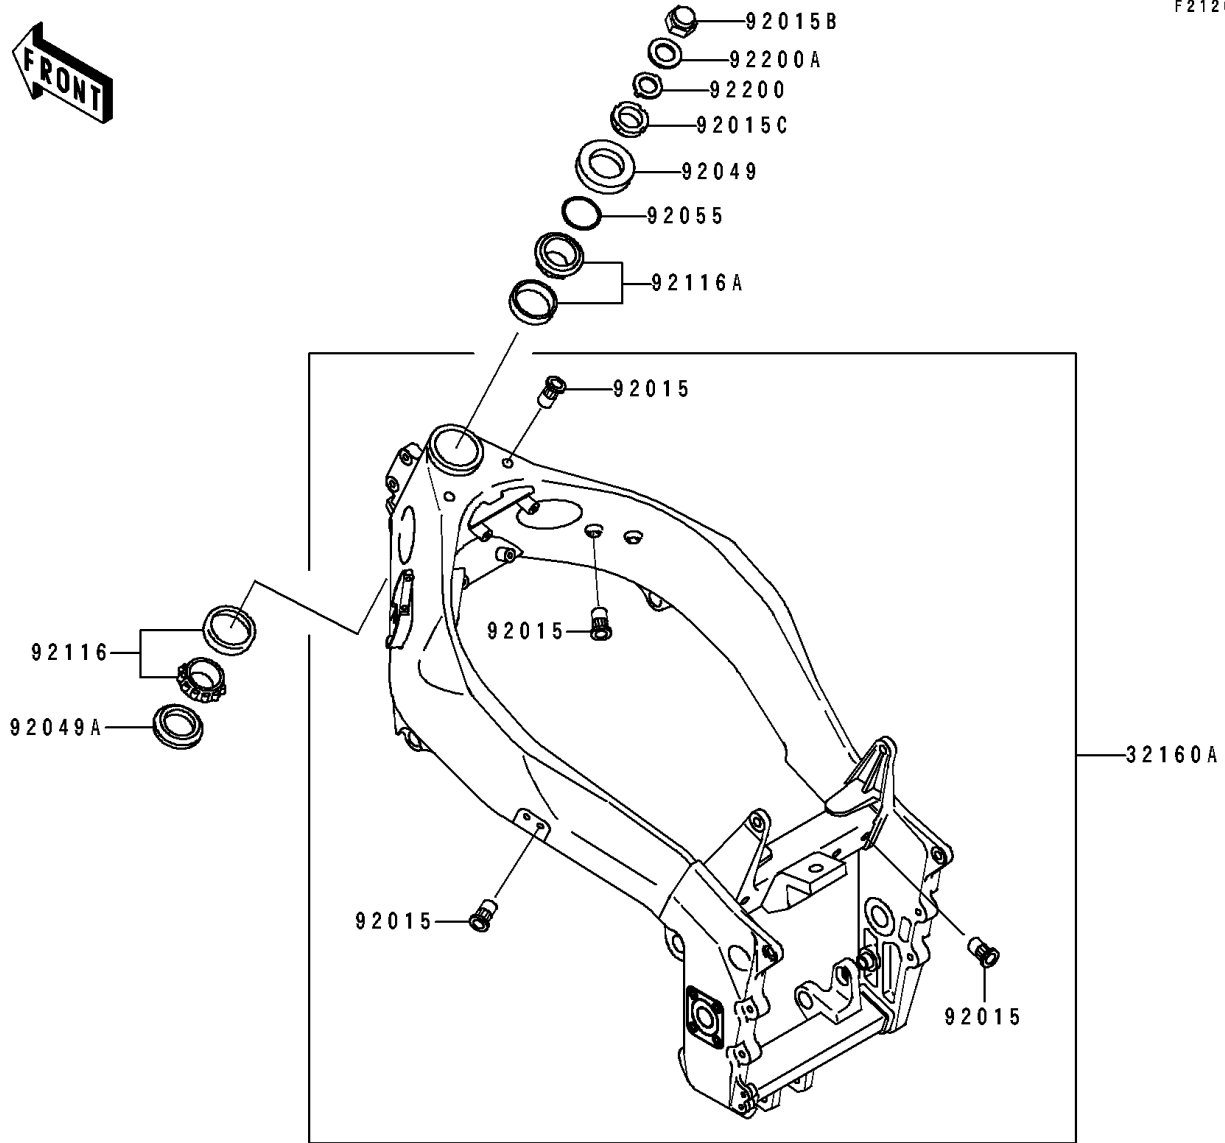

1994 Ninja® ZX™ -7R PARTS DIAGRAM

Frame

F2120

1994 Ninja® ZX™-7R PARTS LIST

Frame

ITEM NAME	PART NUMBER	QUANTITY
FRAME-COMP,RR,SILVER NO.30 (Ref # 32160)	32160-1269-KF	1
FRAME-COMP,FR,SILVER NO.30 (Ref # 32160A)	32160-1272-KF	1
NUT,POP,6MM,L=16.5 (Ref # 92015)	92015-1792	15
NUT,POP,8MM,L=16.5 (Ref # 92015A)	92015-1793	2
NUT,CAP,25MM (Ref # 92015B)	92015-1847	1
NUT,STEERING STEM,35MM (Ref # 92015C)	92015-1848	1
SEAL-OIL,XXMH 43 75 6.4J (Ref # 92049)	92049-1382	1
SEAL-OIL,XXMHE 43 55 4J (Ref # 92049A)	92049-1383	1
RING-O,34.5X2.0 (Ref # 92055)	92055-1452	1
BEARING-ROLLER,32907JR-2 (Ref # 92116)	92116-1072	1
BEARING-ROLLER,32907JR-3 (Ref # 92116A)	92116-1074	1
WASHER,CLAW,25.5X40X2.3 (Ref # 92200)	92200-1083	1
WASHER,25.5X42X2.3 (Ref # 92200A)	92200-1084	1