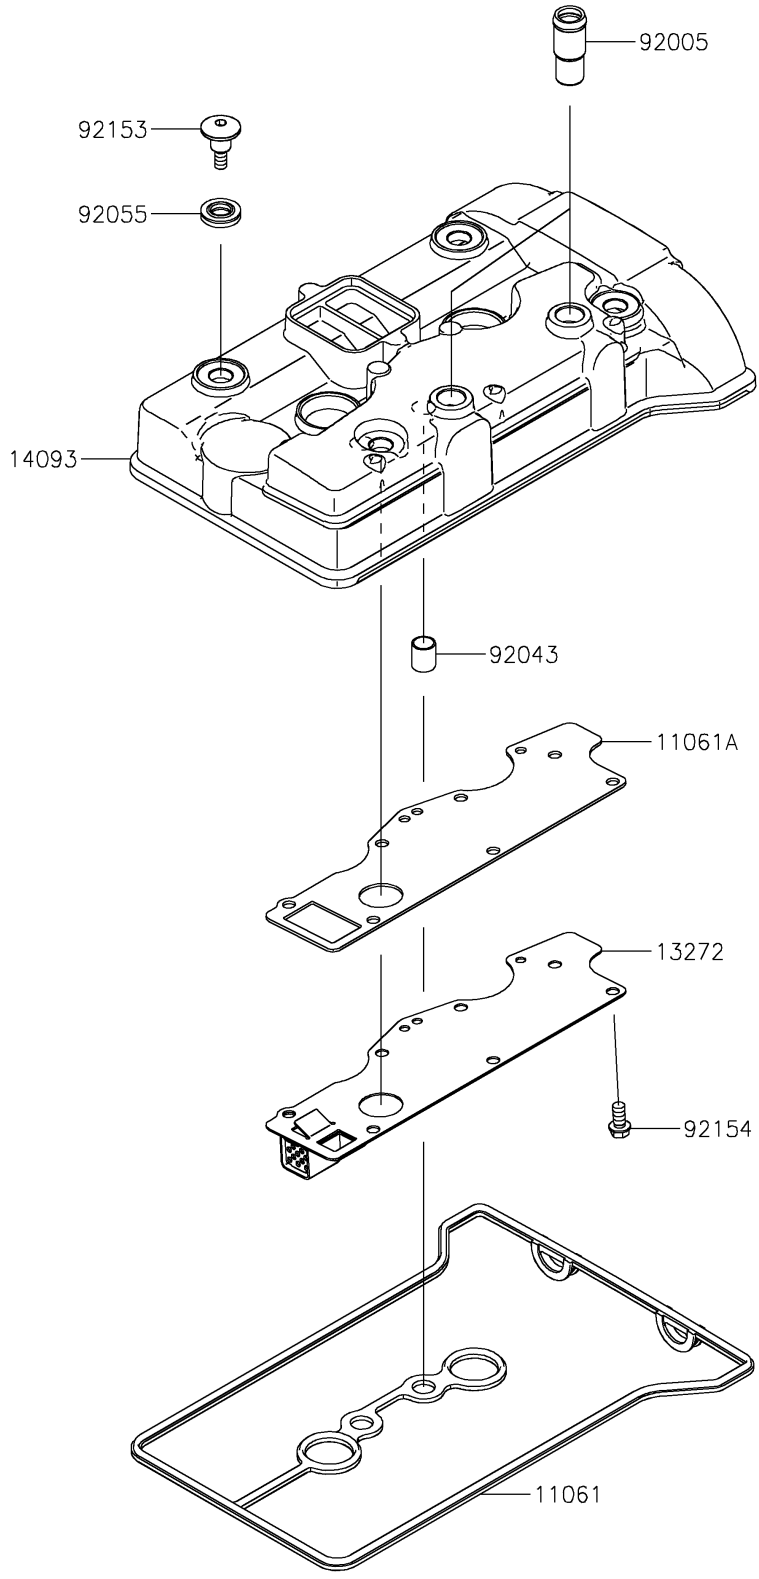

2026 TERYX® KRX4™ 1000 eS PARTS DIAGRAM

Cylinder Head Cover

E1112

2026 TERYX® KRX4™ 1000 eS PARTS LIST

Cylinder Head Cover

ITEM NAME	PART NUMBER	QUANTITY
GASKET,HEAD COVER (Ref # 11061)	11061-1313	1
GASKET,BREATHER PLATE (Ref # 11061A)	11061-1314	1
PLATE,BREATHER (Ref # 13272)	13272-2685	1
COVER,HEAD (Ref # 14093)	14093-0848	1
FITTING,BREATHER (Ref # 92005)	92005-0968	2
PIN,10.1X12X14 (Ref # 92043)	92043-4009	2
RING-O (Ref # 92055)	92055-0785	4
BOLT,SOCKET,6X22.5 (Ref # 92153)	92153-1779	4
BOLT,FLANGED-SMALL,6X12 (Ref # 92154)	92154-1888	7