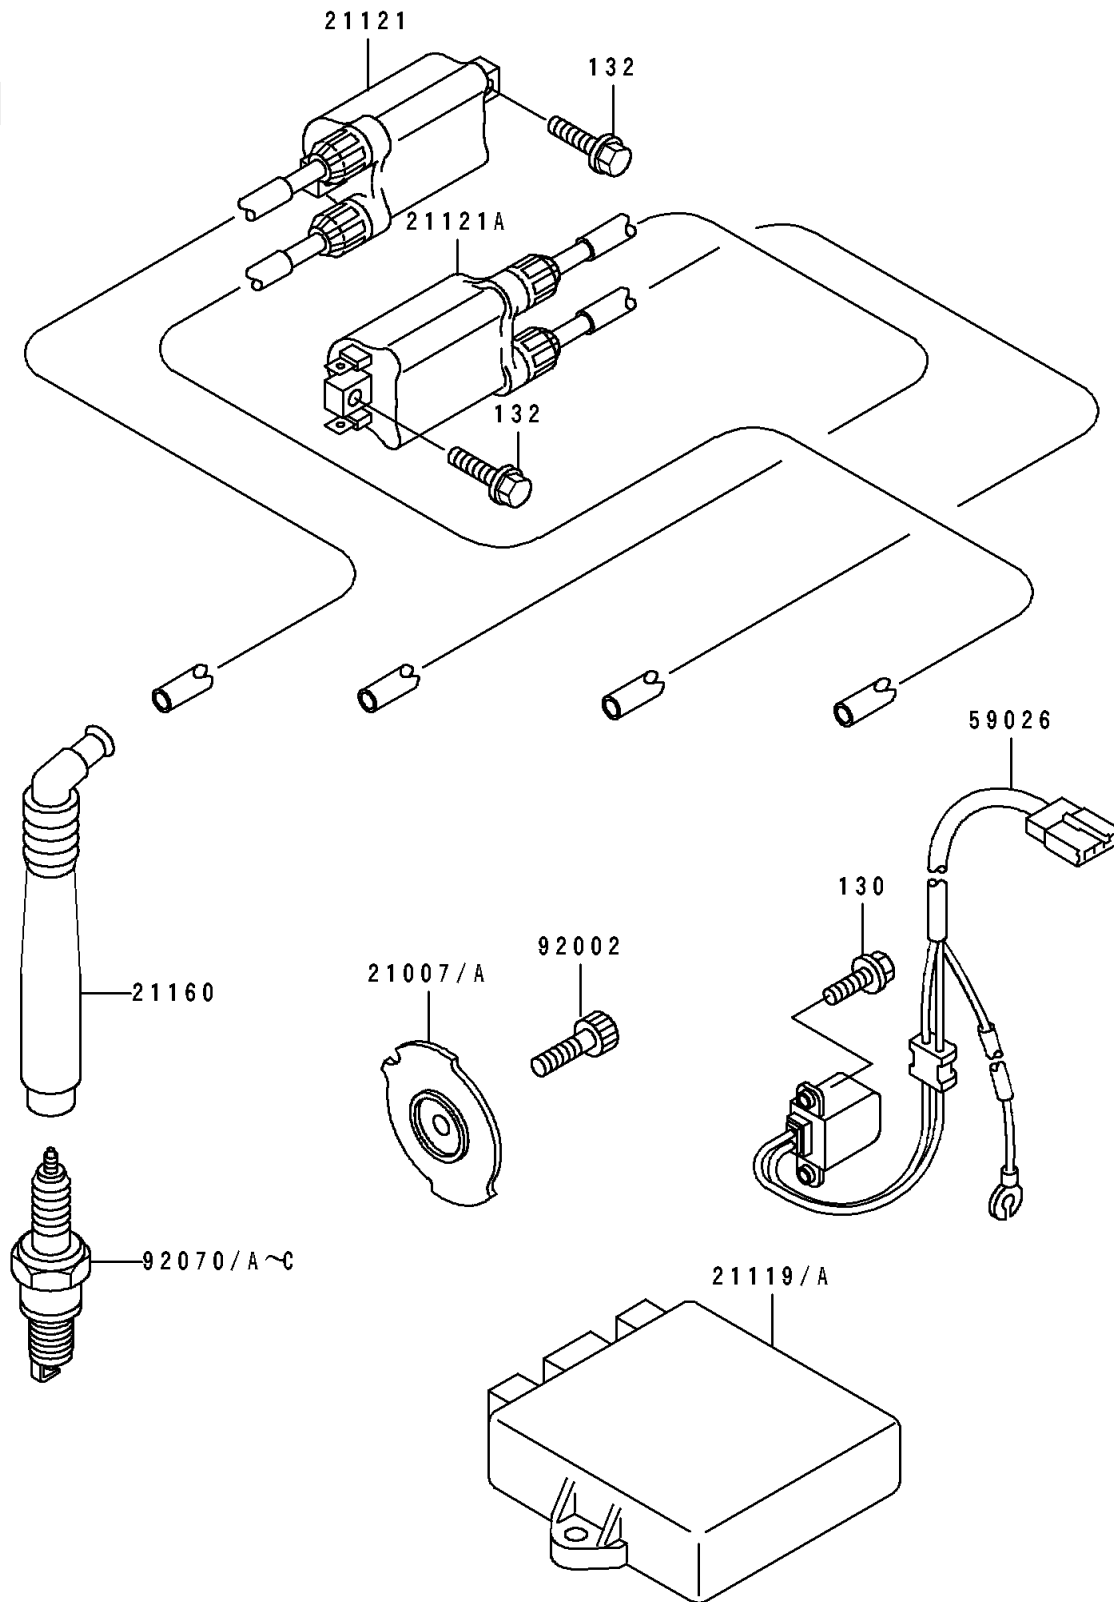

## 1993 Ninja® ZX™-7R PARTS DIAGRAM

Ignition System

E1830

## 1993 Ninja® ZX™-7R PARTS LIST

Ignition System

ITEM NAME	PART NUMBER	QUANTITY
ROTOR,PULSING (Ref # 21007)	21007-1222	1
ROTOR,PULSING (Ref # 21007A)	21007-1227	1
IGNITER (Ref # 21119)	21119-1366	1
IGNITER (Ref # 21119A)	21119-1367	1
COIL-IGNITION,#1&#4 (Ref # 21121)	21121-1218	1
COIL-IGNITION,#2&#3 (Ref # 21121A)	21121-1219	1
CAP-ASSY-PLUG (Ref # 21160)	21160-1086	1
COIL-PULSING (Ref # 59026)	59026-1104	1
BOLT,SOCKET,8X20 (Ref # 92002)	92002-1178	1
PLUG-SPARK,CR9E(NGK) (Ref # 92070)	92070-1143	1
PLUG-SPARK,U27ESR-N(ND) (Ref # 92070A)		2
PLUG-SPARK,CR8E(NGK) (Ref # 92070B)	92070-1169	1
BOLT-FLANGED (Ref # 130)	130G0512	1
BOLT-FLANGED-SMALL (Ref # 132)	132G0625	1