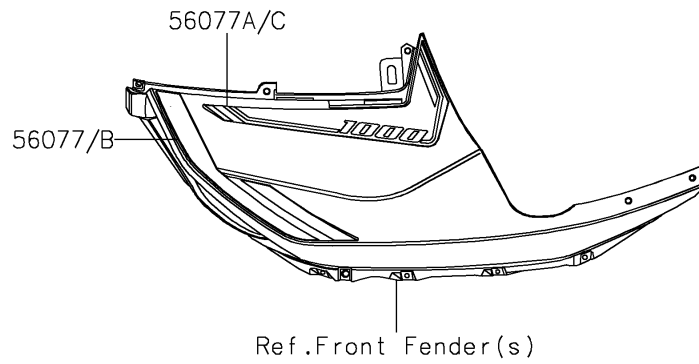

2025 Teryx KRX 1000

PARTS DIAGRAM

Decals(Blue)(ASFNN/ASFNL)

F2861A

2025 Teryx KRX 1000

PARTS LIST

Decals(Blue)(ASFNN/ASFNL)

| ITEM NAME | PART NUMBER | QUANTITY |
|---|-------------|----------|
| MARK,KAWASAKI (Ref # 56052) | 56052-0928 | 1 |
| MARK,FR DOOR,TERYX (Ref # 56054) | 56054-3850 | 2 |
| MARK,RR FENDER,KAWASAKI (Ref # 56054A) | 56054-3948 | 2 |
| PATTERN,FR FENDER,LH (Ref # 56077) | 56077-0172 | 1 |
| PATTERN,FR FENDER,LH (Ref # 56077A) | 56077-0173 | 1 |
| PATTERN,FR FENDER,RH (Ref # 56077B) | 56077-0174 | 1 |
| PATTERN,FR FENDER,RH (Ref # 56077C) | 56077-0175 | 1 |
| PATTERN,DOOR COVER,LH (Ref # 56077D) | 56077-0176 | 1 |
| PATTERN,DOOR COVER,RH (Ref # 56077E) | 56077-0177 | 1 |
| PATTERN,RR FENDER,LH,UPP (Ref # 56077F) | 56077-0178 | 1 |
| PATTERN,RR FENDER,LH,LWR (Ref # 56077G) | 56077-0179 | 1 |
| PATTERN,RR FENDER,RH,UPP (Ref # 56077H) | 56077-0180 | 1 |
| PATTERN,RR FENDER,RH,LWR (Ref # 56077I) | 56077-0181 | 1 |