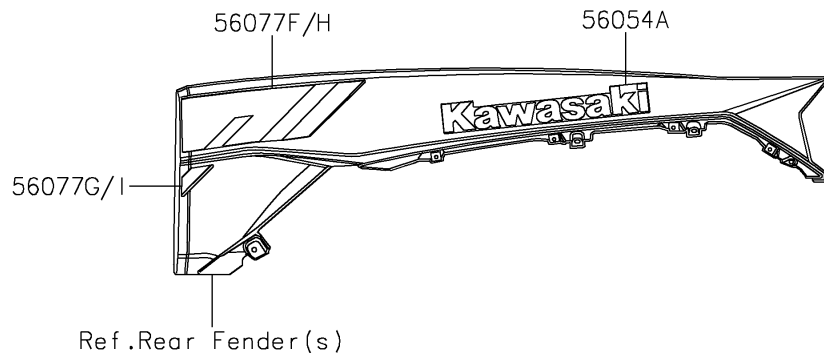

2025 Teryx KRX 1000

PARTS DIAGRAM

Decals(Blue)(ASFNN/ASFNL)

F2861A

2025 Teryx KRX 1000

PARTS LIST

Decals(Blue)(ASFNN/ASFNL)

| ITEM NAME | PART NUMBER | QUANTITY |
|---|-------------|----------|
| MARK,KAWASAKI (Ref # 56052) | 56052-0928 | 1 |
| MARK,FR DOOR,TERYX (Ref # 56054) | 56054-3850 | 2 |
| MARK,RR FENDER,KAWASAKI (Ref # 56054A) | 56054-3948 | 2 |
| PATTERN,FR FENDER,LH (Ref # 56077) | 56077-0172 | 1 |
| PATTERN,FR FENDER,LH (Ref # 56077A) | 56077-0173 | 1 |
| PATTERN,FR FENDER,RH (Ref # 56077B) | 56077-0174 | 1 |
| PATTERN,FR FENDER,RH (Ref # 56077C) | 56077-0175 | 1 |
| PATTERN,DOOR COVER,LH (Ref # 56077D) | 56077-0176 | 1 |
| PATTERN,DOOR COVER,RH (Ref # 56077E) | 56077-0177 | 1 |
| PATTERN,RR FENDER,LH,UPP (Ref # 56077F) | 56077-0178 | 1 |
| PATTERN,RR FENDER,LH,LWR (Ref # 56077G) | 56077-0179 | 1 |
| PATTERN,RR FENDER,RH,UPP (Ref # 56077H) | 56077-0180 | 1 |
| PATTERN,RR FENDER,RH,LWR (Ref # 56077I) | 56077-0181 | 1 |