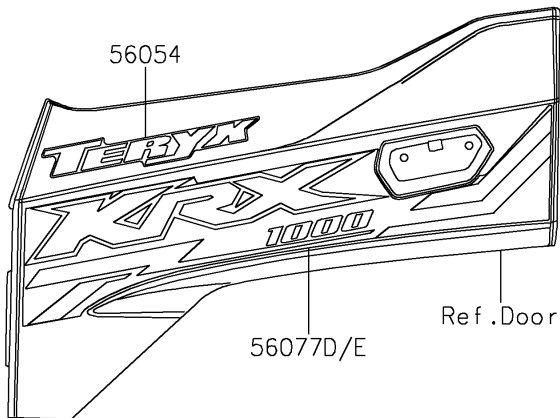

2025 Teryx KRX 1000

PARTS DIAGRAM

Decals(Blue)(ASFNN/ASFNL)

F2861A

2025 Teryx KRX 1000

PARTS LIST

Decals(Blue)(ASFNN/ASFNL)

| ITEM NAME | PART NUMBER | QUANTITY |
|---|-------------|----------|
| MARK,KAWASAKI (Ref # 56052) | 56052-0928 | 1 |
| MARK,FR DOOR,TERYX (Ref # 56054) | 56054-3850 | 2 |
| MARK,RR FENDER,KAWASAKI (Ref # 56054A) | 56054-3948 | 2 |
| PATTERN,FR FENDER,LH (Ref # 56077) | 56077-0172 | 1 |
| PATTERN,FR FENDER,LH (Ref # 56077A) | 56077-0173 | 1 |
| PATTERN,FR FENDER,RH (Ref # 56077B) | 56077-0174 | 1 |
| PATTERN,FR FENDER,RH (Ref # 56077C) | 56077-0175 | 1 |
| PATTERN,DOOR COVER,LH (Ref # 56077D) | 56077-0176 | 1 |
| PATTERN,DOOR COVER,RH (Ref # 56077E) | 56077-0177 | 1 |
| PATTERN,RR FENDER,LH,UPP (Ref # 56077F) | 56077-0178 | 1 |
| PATTERN,RR FENDER,LH,LWR (Ref # 56077G) | 56077-0179 | 1 |
| PATTERN,RR FENDER,RH,UPP (Ref # 56077H) | 56077-0180 | 1 |
| PATTERN,RR FENDER,RH,LWR (Ref # 56077I) | 56077-0181 | 1 |