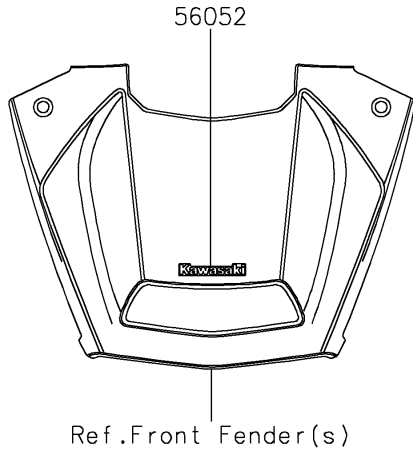

2025 Teryx KRX 1000

PARTS DIAGRAM

Decals(Blue)(ASFNN/ASFNL)

F2861A

2025 Teryx KRX 1000

PARTS LIST

Decals(Blue)(ASFNN/ASFNL)

| ITEM NAME | PART NUMBER | QUANTITY |
|---|-------------|----------|
| MARK,KAWASAKI (Ref # 56052) | 56052-0928 | 1 |
| MARK,FR DOOR,TERYX (Ref # 56054) | 56054-3850 | 2 |
| MARK,RR FENDER,KAWASAKI (Ref # 56054A) | 56054-3948 | 2 |
| PATTERN,FR FENDER,LH (Ref # 56077) | 56077-0172 | 1 |
| PATTERN,FR FENDER,LH (Ref # 56077A) | 56077-0173 | 1 |
| PATTERN,FR FENDER,RH (Ref # 56077B) | 56077-0174 | 1 |
| PATTERN,FR FENDER,RH (Ref # 56077C) | 56077-0175 | 1 |
| PATTERN,DOOR COVER,LH (Ref # 56077D) | 56077-0176 | 1 |
| PATTERN,DOOR COVER,RH (Ref # 56077E) | 56077-0177 | 1 |
| PATTERN,RR FENDER,LH,UPP (Ref # 56077F) | 56077-0178 | 1 |
| PATTERN,RR FENDER,LH,LWR (Ref # 56077G) | 56077-0179 | 1 |
| PATTERN,RR FENDER,RH,UPP (Ref # 56077H) | 56077-0180 | 1 |
| PATTERN,RR FENDER,RH,LWR (Ref # 56077I) | 56077-0181 | 1 |