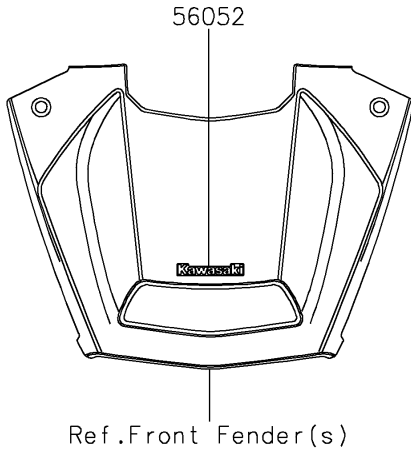

2026 Teryx KRX 1000

PARTS DIAGRAM

Decals(Gray)(ASFNN/ASFNL)

F2861

2026 Teryx KRX 1000

PARTS LIST

Decals(Gray)(ASFNN/ASFNL)

ITEM NAME	PART NUMBER	QUANTITY
MARK,KAWASAKI (Ref # 56052)	56052-0716	1
MARK,RR FENDER,KAWASAKI (Ref # 56054)	56054-2605	2
MARK,FR DOOR,TERYX (Ref # 56054A)	56054-3850	2
PATTERN,FR FENDER,LH (Ref # 56077)	56077-0182	1
PATTERN,FR FENDER,LH (Ref # 56077A)	56077-0183	1
PATTERN,FR FENDER,RH (Ref # 56077B)	56077-0184	1
PATTERN,FR FENDER,RH (Ref # 56077C)	56077-0185	1
PATTERN,DOOR COVER,LH (Ref # 56077D)	56077-0186	1
PATTERN,DOOR COVER,RH (Ref # 56077E)	56077-0187	1
PATTERN,RR FENDER,LH,UPP (Ref # 56077F)	56077-0188	1
PATTERN,RR FENDER,LH,LWR (Ref # 56077G)	56077-0189	1
PATTERN,RR FENDER,RH,UPP (Ref # 56077H)	56077-0190	1
PATTERN,RR FENDER,RH,LWR (Ref # 56077I)	56077-0191	1