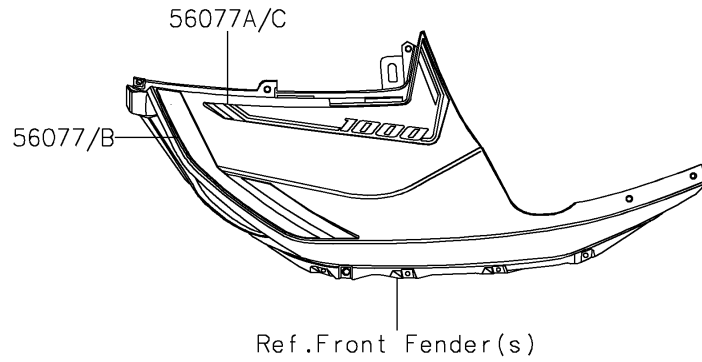

2026 Teryx KRX 1000

PARTS DIAGRAM

Decals(Gray)(ASFNN/ASFNL)

F2861

2026 Teryx KRX 1000

PARTS LIST

Decals(Gray)(ASFNN/ASFNL)

ITEM NAME	PART NUMBER	QUANTITY
MARK,KAWASAKI (Ref # 56052)	56052-0716	1
MARK,RR FENDER,KAWASAKI (Ref # 56054)	56054-2605	2
MARK,FR DOOR,TERYX (Ref # 56054A)	56054-3850	2
PATTERN,FR FENDER,LH (Ref # 56077)	56077-0182	1
PATTERN,FR FENDER,LH (Ref # 56077A)	56077-0183	1
PATTERN,FR FENDER,RH (Ref # 56077B)	56077-0184	1
PATTERN,FR FENDER,RH (Ref # 56077C)	56077-0185	1
PATTERN,DOOR COVER,LH (Ref # 56077D)	56077-0186	1
PATTERN,DOOR COVER,RH (Ref # 56077E)	56077-0187	1
PATTERN,RR FENDER,LH,UPP (Ref # 56077F)	56077-0188	1
PATTERN,RR FENDER,LH,LWR (Ref # 56077G)	56077-0189	1
PATTERN,RR FENDER,RH,UPP (Ref # 56077H)	56077-0190	1
PATTERN,RR FENDER,RH,LWR (Ref # 56077I)	56077-0191	1