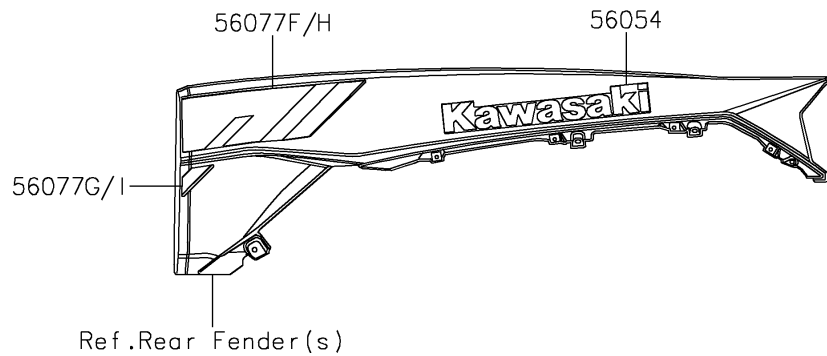

2026 Teryx KRX 1000

PARTS DIAGRAM

Decals(Gray)(ASFNN/ASFNL)

F2861

2026 Teryx KRX 1000

PARTS LIST

Decals(Gray)(ASFNN/ASFNL)

ITEM NAME	PART NUMBER	QUANTITY
MARK,KAWASAKI (Ref # 56052)	56052-0716	1
MARK,RR FENDER,KAWASAKI (Ref # 56054)	56054-2605	2
MARK,FR DOOR,TERYX (Ref # 56054A)	56054-3850	2
PATTERN,FR FENDER,LH (Ref # 56077)	56077-0182	1
PATTERN,FR FENDER,LH (Ref # 56077A)	56077-0183	1
PATTERN,FR FENDER,RH (Ref # 56077B)	56077-0184	1
PATTERN,FR FENDER,RH (Ref # 56077C)	56077-0185	1
PATTERN,DOOR COVER,LH (Ref # 56077D)	56077-0186	1
PATTERN,DOOR COVER,RH (Ref # 56077E)	56077-0187	1
PATTERN,RR FENDER,LH,UPP (Ref # 56077F)	56077-0188	1
PATTERN,RR FENDER,LH,LWR (Ref # 56077G)	56077-0189	1
PATTERN,RR FENDER,RH,UPP (Ref # 56077H)	56077-0190	1
PATTERN,RR FENDER,RH,LWR (Ref # 56077I)	56077-0191	1