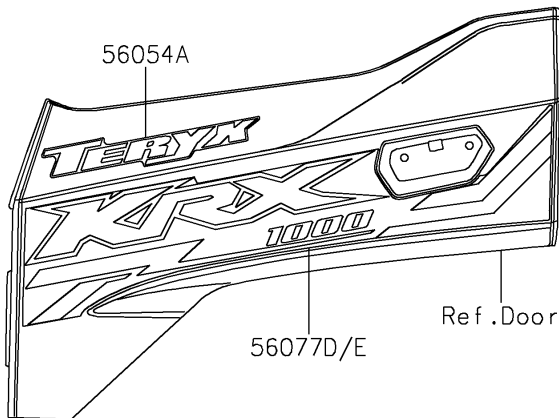

2026 Teryx KRX 1000

PARTS DIAGRAM

Decals(Gray)(ASFNN/ASFNL)

F2861

2026 Teryx KRX 1000

PARTS LIST

Decals(Gray)(ASFNN/ASFNL)

ITEM NAME	PART NUMBER	QUANTITY
MARK,KAWASAKI (Ref # 56052)	56052-0716	1
MARK,RR FENDER,KAWASAKI (Ref # 56054)	56054-2605	2
MARK,FR DOOR,TERYX (Ref # 56054A)	56054-3850	2
PATTERN,FR FENDER,LH (Ref # 56077)	56077-0182	1
PATTERN,FR FENDER,LH (Ref # 56077A)	56077-0183	1
PATTERN,FR FENDER,RH (Ref # 56077B)	56077-0184	1
PATTERN,FR FENDER,RH (Ref # 56077C)	56077-0185	1
PATTERN,DOOR COVER,LH (Ref # 56077D)	56077-0186	1
PATTERN,DOOR COVER,RH (Ref # 56077E)	56077-0187	1
PATTERN,RR FENDER,LH,UPP (Ref # 56077F)	56077-0188	1
PATTERN,RR FENDER,LH,LWR (Ref # 56077G)	56077-0189	1
PATTERN,RR FENDER,RH,UPP (Ref # 56077H)	56077-0190	1
PATTERN,RR FENDER,RH,LWR (Ref # 56077I)	56077-0191	1