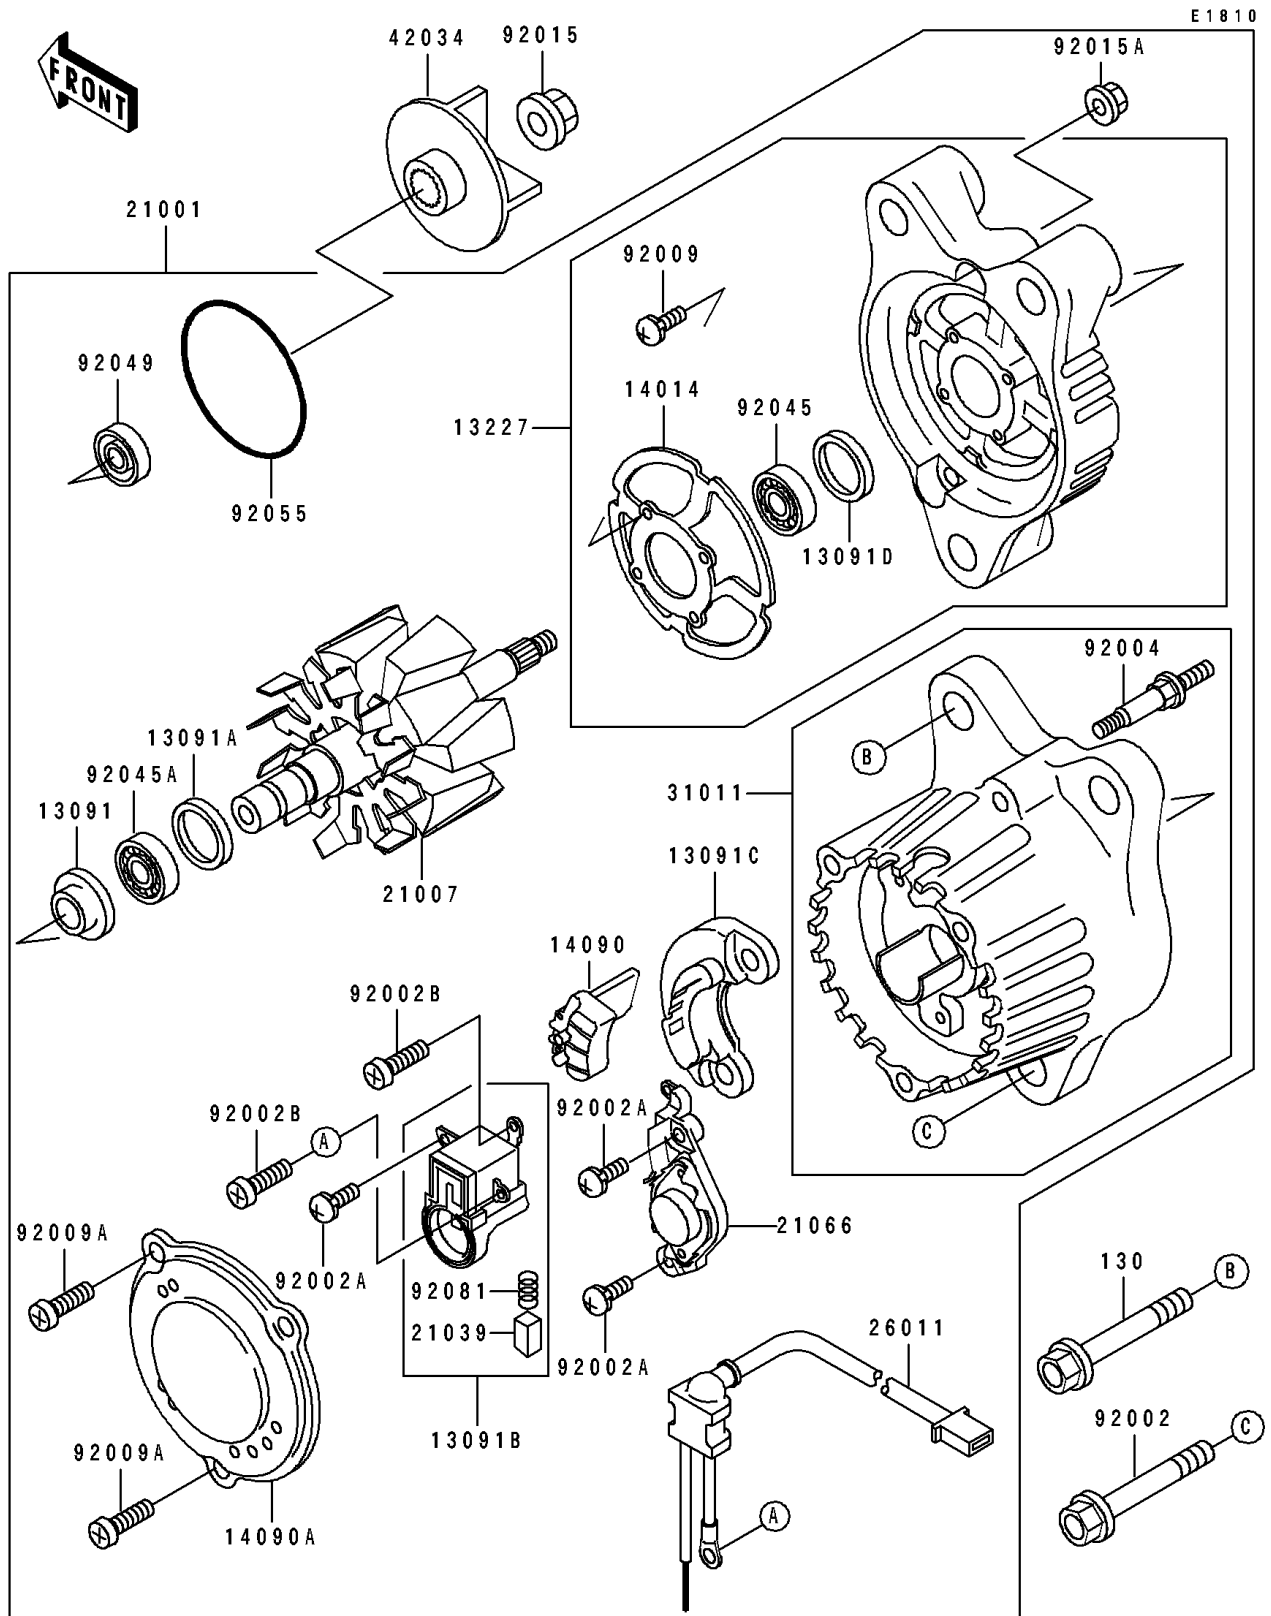

1993 Ninja® ZX™-7R PARTS DIAGRAM

Generator

1993 Ninja® ZX™-7R PARTS LIST

Generator

ITEM NAME	PART NUMBER	QUANTITY
HOLDER,COVER (Ref # 13091)	13091-1327	1
HOLDER,BEARING (Ref # 13091A)	13091-1328	1
HOLDER,BRUSH (Ref # 13091B)	13091-1465	1
RECTIFIER (Ref # 13091C)	13091-1466	1
HOLDER,BEARING (Ref # 13091D)	13091-1748	1
HOUSING,GENERATOR (Ref # 13227)	13227-1106	1
PLATE-POSITION (Ref # 14014)	14014-1105	1
COVER,RECTIFIER (Ref # 14090)	14090-1113	1
COVER,GENERATOR (Ref # 14090A)	14090-1114	1
GENERATOR (Ref # 21001)	21001-1115	1
ROTOR,GENERATOR (Ref # 21007)	21007-1229	1
BRUSH,CARBON (Ref # 21039)	21039-1052	1
REGULATOR-VOLTAGE (Ref # 21066)	21066-1076	1
WIRE-LEAD,GENERATOR (Ref # 26011)	26011-1497	1
FRAME,GENERATOR (Ref # 31011)	31011-1067	1
COUPLING (Ref # 42034)	42034-1056	1
BOLT,8X63 (Ref # 92002)	92002-1215	1
SCREW,5X17.5 (Ref # 92002A)	92002-1380	1
BOLT,6X105 (Ref # 92002B)	92002-1585	1
STUD (Ref # 92004)	92004-1196	1
SCREW (Ref # 92009)	92009-1645	1
SCREW (Ref # 92009A)	92009-1646	1
NUT,10MM (Ref # 92015)	92015-1850	1
NUT (Ref # 92015A)	92015-1851	1
BEARING-BALL,#6003 (Ref # 92045)	92045-1248	1
BEARING-BALL,#6002NC (Ref # 92045A)	92045-1249	1
SEAL-OIL (Ref # 92049)	92049-1390	1
RING-O (Ref # 92055)	92055-1496	1
SPRING,BRUSH (Ref # 92081)	92081-1759	1

1993 Ninja® ZX™-7R PARTS LIST

Generator

ITEM NAME	PART NUMBER	QUANTITY
BOLT-FLANGED (Ref # 130)	130Z0870	1