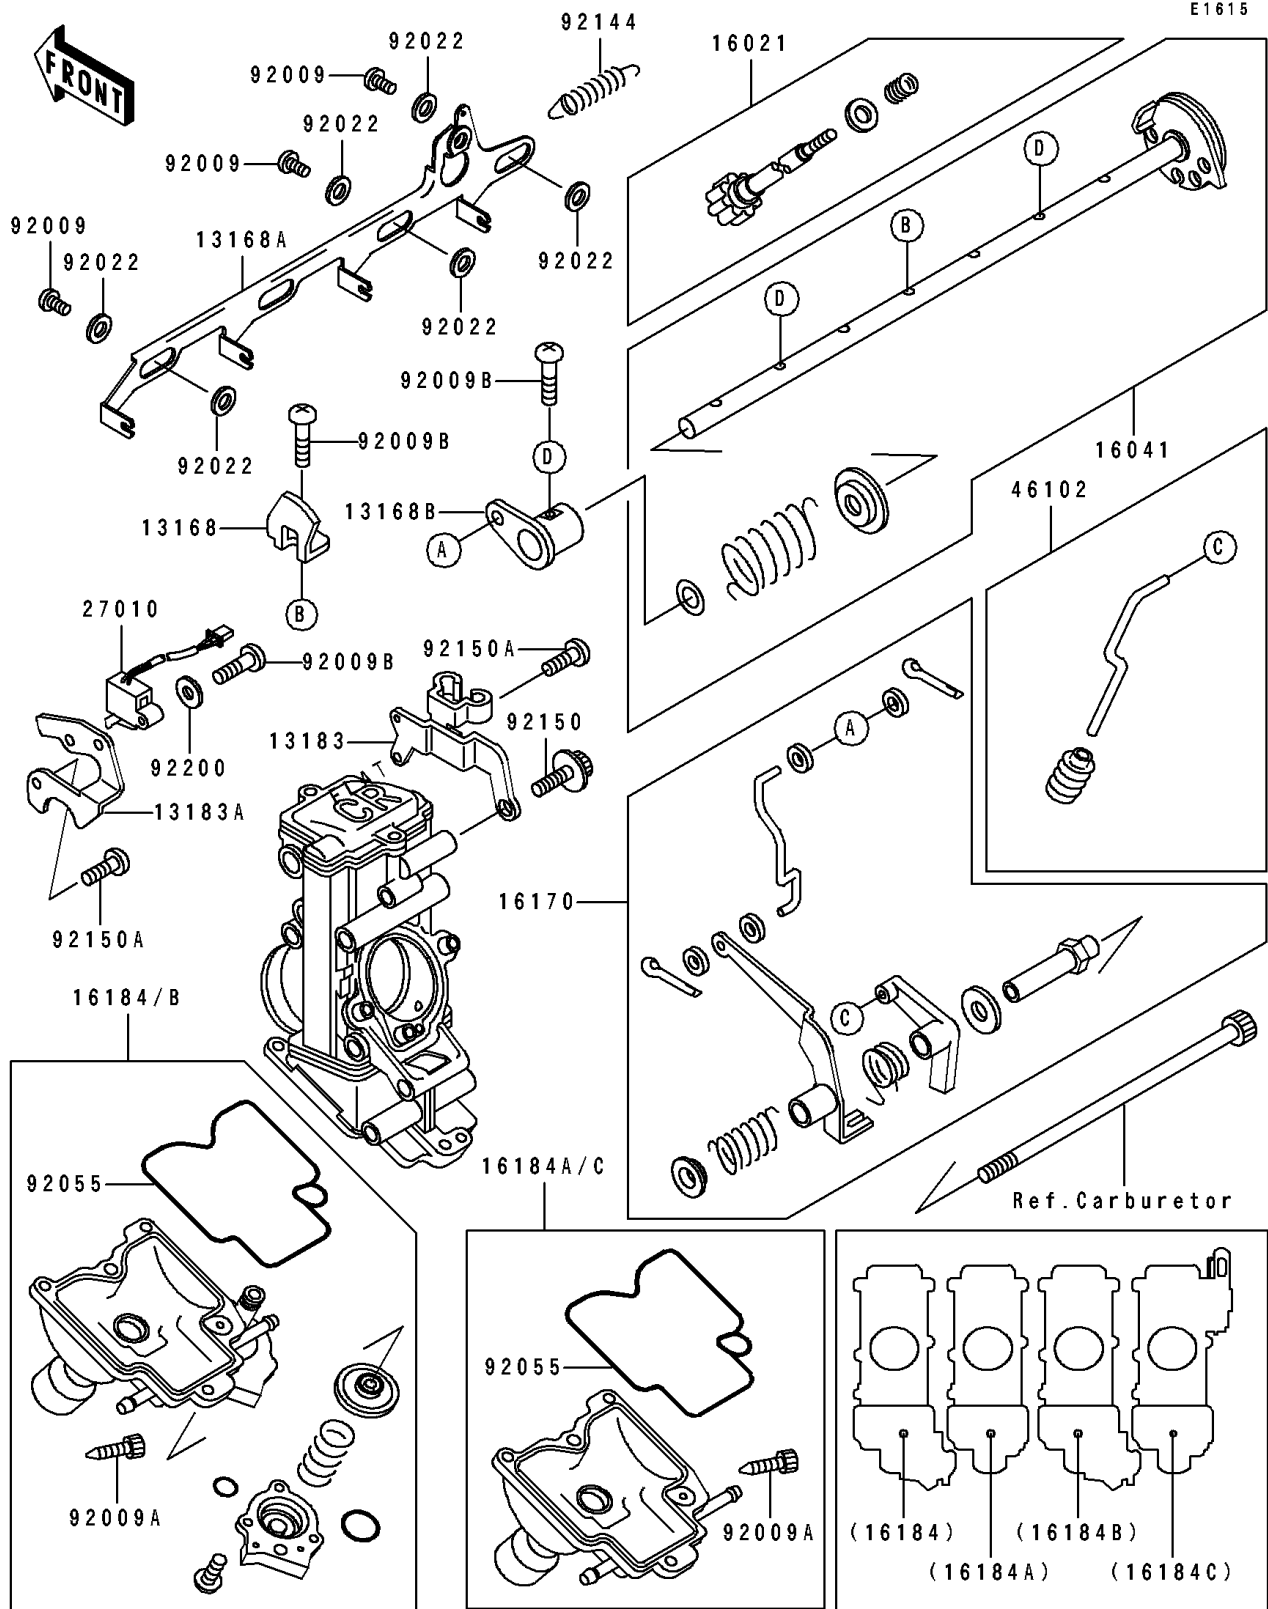

## 1993 Ninja® ZX™-7R PARTS DIAGRAM

Accelerator Pump

## 1993 Ninja® ZX™-7R PARTS LIST

Accelerator Pump

ITEM NAME	PART NUMBER	QUANTITY
LEVER,SWITCH (Ref # 13168)	13168-1455	1
LEVER,STARTER (Ref # 13168A)	13168-1487	1
LEVER,ACCELERATOR LINK (Ref # 13168B)	13168-1489	1
PLATE,THROTTLE CABLE (Ref # 13183)	13183-1743	1
PLATE,CRUISE CANSEL SWITCH (Ref # 13183A)	13183-1745	1
SCREW-THROTTLE STOP (Ref # 16021)	16021-1148	1
SHAFT-CARBURETOR (Ref # 16041)	16041-1064	1
LINK-ASSY,ACCELERATOR (Ref # 16170)	16170-1052	1
CHAMBER-ASSY-FLOAT,LH,OUTSIDE (Ref # 16184)	16184-1064	1
CHAMBER-ASSY-FLOAT,LH,INSIDE (Ref # 16184A)	16184-1065	1
CHAMBER-ASSY-FLOAT,RH,INSIDE (Ref # 16184B)	16184-1066	1
CHAMBER-ASSY-FLOAT,RH,OUTSIDE (Ref # 16184C)	16184-1067	1
SWITCH,CRUISE CANSEL (Ref # 27010)	27010-1290	1
ROD,ACCELERATOR PUMP (Ref # 46102)	46102-1296	1
SCREW (Ref # 92009)	92009-1262	1
SCREW,DRAIN,M6X0.75 (Ref # 92009A)	92009-1551	1
SCREW (Ref # 92009B)	92009-1631	1
WASHER,6.1X11X0.8,POLYACETAL (Ref # 92022)	92022-1199	1
RING-O,FLOAT CHAMBER (Ref # 92055)	92055-1483	1
SPRING,STARTER LEVER (Ref # 92144)	92144-1547	1
BOLT (Ref # 92150)	92150-1429	1
BOLT,SOCKET,4X8 (Ref # 92150A)	92150-1440	1
WASHER (Ref # 92200)	92200-1068	1