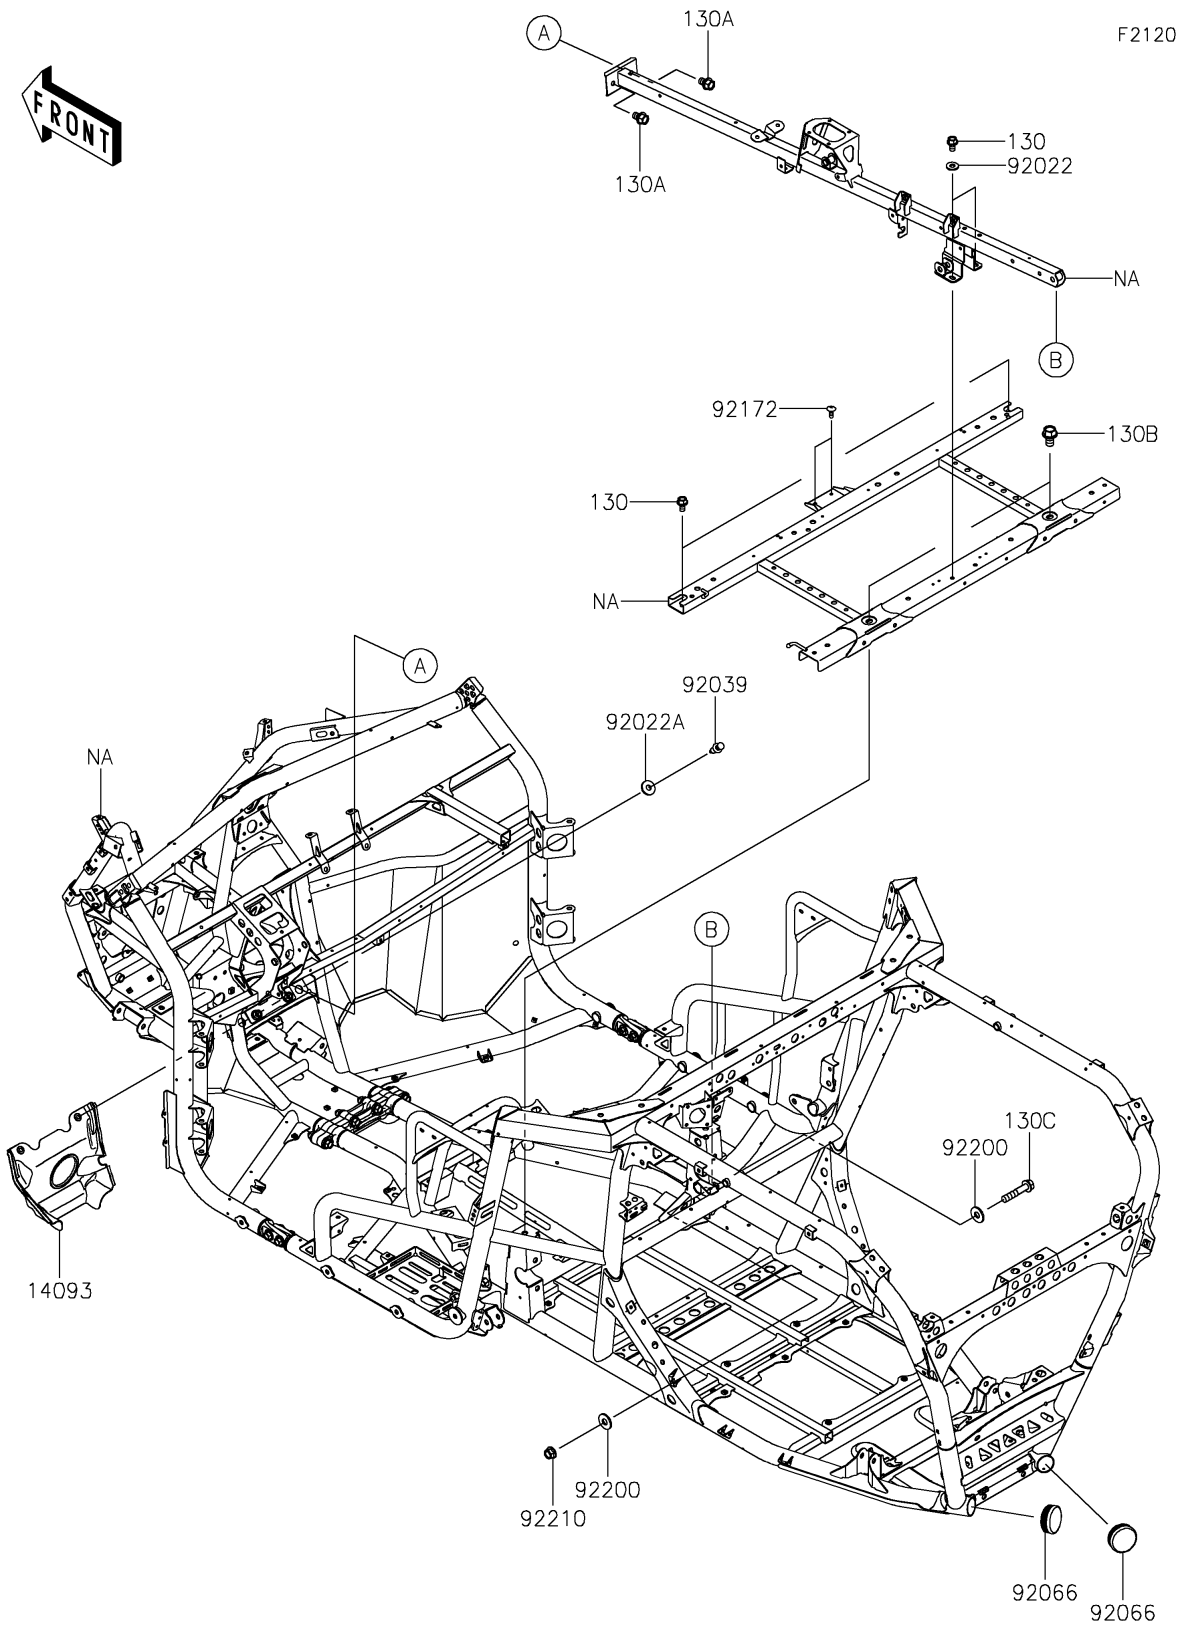

2026 TERYX KRX® 1000

PARTS DIAGRAM

Frame

2026 TERYX KRX® 1000

PARTS LIST

Frame

ITEM NAME	PART NUMBER	QUANTITY
COVER,PROPELLER SHAFT (Ref # 14093)	14093-1009	1
WASHER,8.2X19X2 (Ref # 92022)	92022-1533	2
WASHER,8.4X23X2.5 (Ref # 92022A)	92022-3744	2
RIVET (Ref # 92039)	92039-0776	2
PLUG,RR END (Ref # 92066)	92066-0926	2
SCREW,TAPPING,6X16 (Ref # 92172)	92172-0739	2
WASHER,11X26X2.6 (Ref # 92200)	92200-0352	2
NUT,LOCK,FLANGED,10MM (Ref # 92210)	92210-0276	1
BOLT-FLANGED,8X14 (Ref # 130)	130BA0814	4
BOLT-FLANGED,10X16 (Ref # 130A)	130BA1016	2
BOLT-FLANGED,12X20 (Ref # 130B)	130BA1220	2
BOLT-FLANGED,10X50 (Ref # 130C)	130CA1050	1