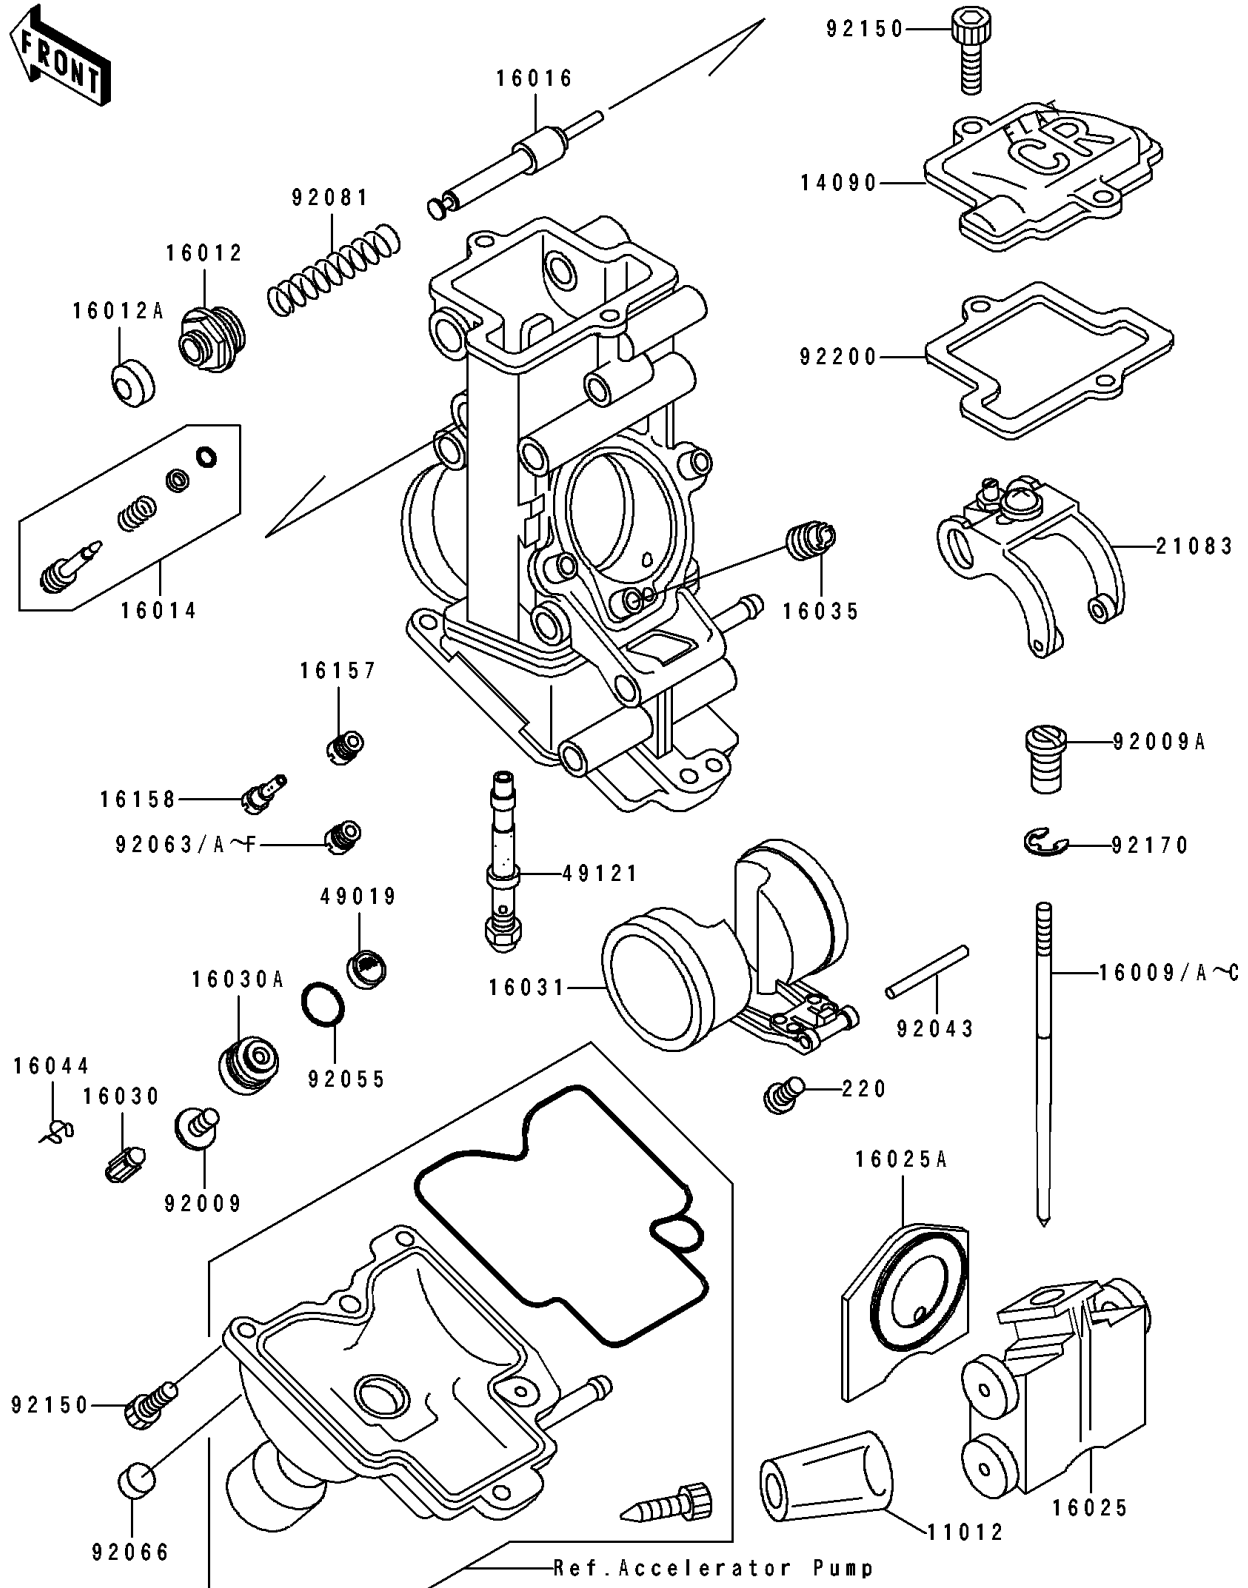

1993 Ninja® ZX™-7R PARTS DIAGRAM

Carburetor Parts

E1612

1993 Ninja® ZX™-7R PARTS LIST

Carburetor Parts

ITEM NAME	PART NUMBER	QUANTITY
CAP,DRAIN SCREW (Ref # 11012)	11012-1675	1
COVER,CHAMBER TOP (Ref # 14090)	14090-1150	1
NEEDLE-JET,N1MA,OUTSIDE (Ref # 16009)	16009-1780	1
NEEDLE-JET,N1HC,INSIDE (Ref # 16009A)	16009-1781	1
NEEDLE-JET,N1NA,OUTSIDE (Ref # 16009B)	16009-1782	1
NEEDLE-JET,N1GC,INSIDE (Ref # 16009C)	16009-1783	1
CAP-STARTER PLUNGER (Ref # 16012)	16012-1051	1
CAP-STARTER PLUNGER (Ref # 16012A)	16012-1052	1
SCREW-PILOT AIR (Ref # 16014)	16014-1075	1
PLUNGER (Ref # 16016)	16016-1081	1
VALVE-THROTTLE (Ref # 16025)	16025-1177	1
VALVE-THROTTLE (Ref # 16025A)	16025-1178	1
VALVE-FLOAT (Ref # 16030)	16030-1007	1
SEAT-VALVE,FLOAT (Ref # 16030A)	16030-1073	1
FLOAT (Ref # 16031)	16031-1072	1
JET-AIR,#140 (Ref # 16035)	16035-1064	1
CLAMP,FLOAT VALVE (Ref # 16044)	16044-007	1
JET-STARTER,#55 (Ref # 16157)	16157-1061	1
JET-SLOW,#42 (Ref # 16158)	16158-1051	1
ARM,THROTTLE VALVE (Ref # 21083)	21083-1095	1
FILTER-FUEL,STRAINER (Ref # 49019)	49019-3707	1
NOZZLE-MAIN (Ref # 49121)	49121-1057	1
SCREW,4X8 (Ref # 92009)	92009-1550	1
SCREW,NEEDLE (Ref # 92009A)	92009-1630	1
PIN,FLOAT (Ref # 92043)	92043-1207	1
RING-O,VALVE SEAT (Ref # 92055)	92055-1425	1
JET-MAIN,2ND,#100 (Ref # 92063)	92063-1008	1
JET-MAIN,2ND,#70 (Ref # 92063A)	92063-1094	1
JET-MAIN,#180 (Ref # 92063B)	92063-1388	1

1993 Ninja® ZX™-7R PARTS LIST

Carburetor Parts

ITEM NAME	PART NUMBER	QUANTITY
JET-MAIN,#185 (Ref # 92063C)	92063-1390	1
JET-MAIN,#190 (Ref # 92063D)	92063-1391	1
JET-MAIN,#195 (Ref # 92063E)	92063-1392	1
JET-MAIN,#200 (Ref # 92063F)	92063-1401	1
PLUG,PILOT AIR SCREW,6.9X2 (Ref # 92066)	92066-1051	1
SPRING,STARTER PLUNGER (Ref # 92081)	92081-1761	1
BOLT,SOCKET,4X10 (Ref # 92150)	92150-1427	1
CLAMP,JET NEEDLE (Ref # 92170)	92170-1204	1
GASKET,MIXING CHAMBER COVER (Ref # 92200)	92200-1116	1
SCREW-PAN-CROS (Ref # 220)	220D0408	1