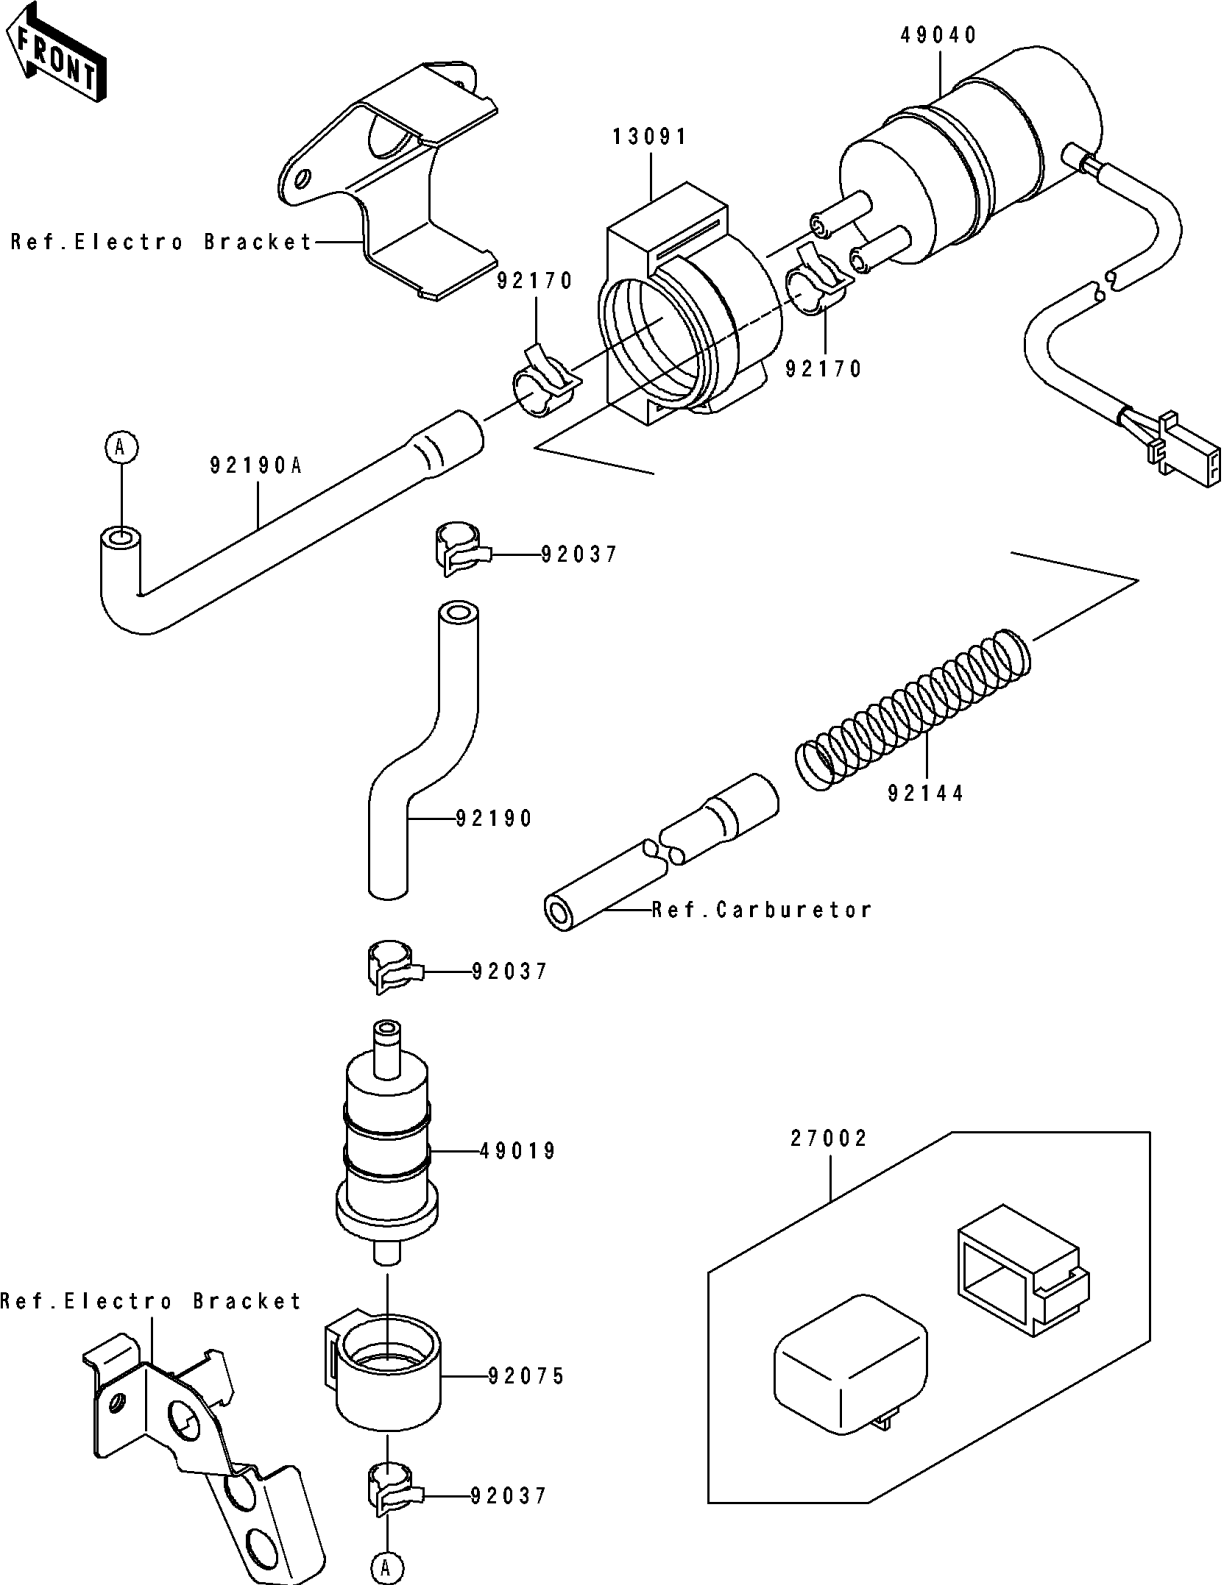

## 1993 Ninja® ZX™-7R PARTS DIAGRAM

Fuel Pump

E1520

## 1993 Ninja® ZX™-7R PARTS LIST

Fuel Pump

ITEM NAME	PART NUMBER	QUANTITY
HOLDER,FUEL PUMP (Ref # 13091)	13091-1738	1
RELAY-ASSY (Ref # 27002)	27002-1065	1
FILTER-FUEL (Ref # 49019)	49019-1055	1
PUMP-FUEL (Ref # 49040)	49040-1061	1
CLAMP (Ref # 92037)	92037-1181	1
DAMPER,FUEL FILTER (Ref # 92075)	92075-1853	1
SPRING,HOSE PROTECTOR (Ref # 92144)	92144-1746	1
CLAMP,FUEL PUMP (Ref # 92170)	92170-1185	1
TUBE,FILTER (Ref # 92190)	92190-1383	1
TUBE,PUMP,L=145 (Ref # 92190A)	92190-1402	1