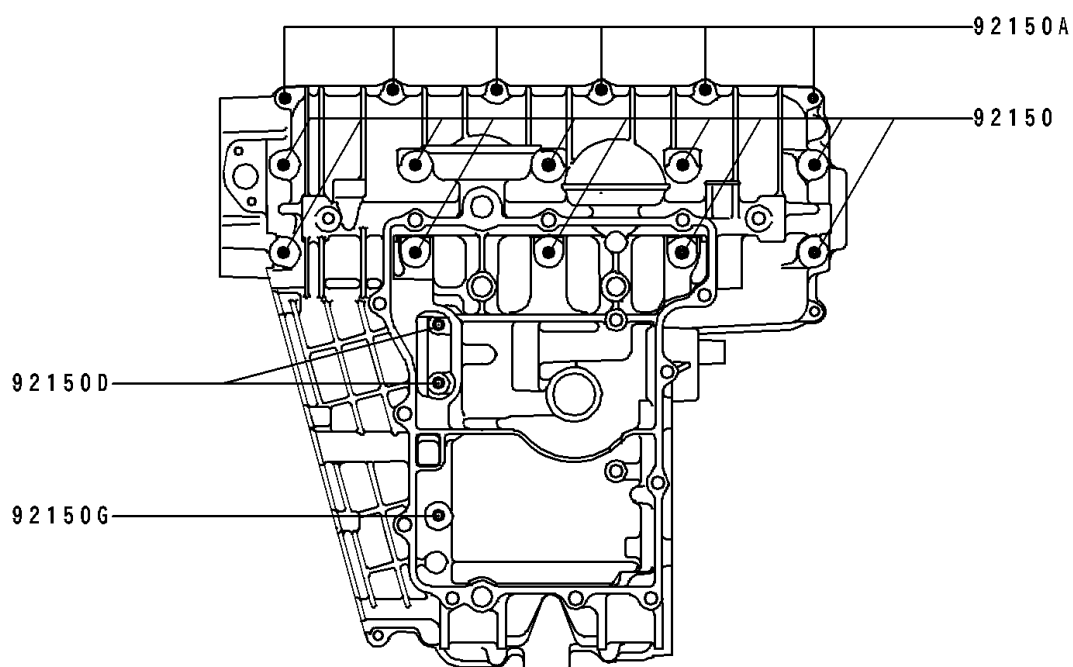

1993 Ninja® ZX™-7R PARTS DIAGRAM

Crankcase Bolt Pattern

E1412

Upper Case

Lower Case

1993 Ninja® ZX™-7R PARTS LIST

Crankcase Bolt Pattern

ITEM NAME	PART NUMBER	QUANTITY
BOLT,8X90 (Ref # 92150)	92150-1163	1
BOLT,6X38 (Ref # 92150A)	92150-1301	1
BOLT,6X105 (Ref # 92150B)	92150-1464	1
BOLT,8X70 (Ref # 92150C)	92150-1483	1
BOLT,6X35 (Ref # 92150D)	92150-1547	1
BOLT,6X60 (Ref # 92150E)	92150-1548	1
BOLT,6X70 (Ref # 92150F)	92150-1549	1
BOLT,8X115 (Ref # 92150G)	92150-1550	1