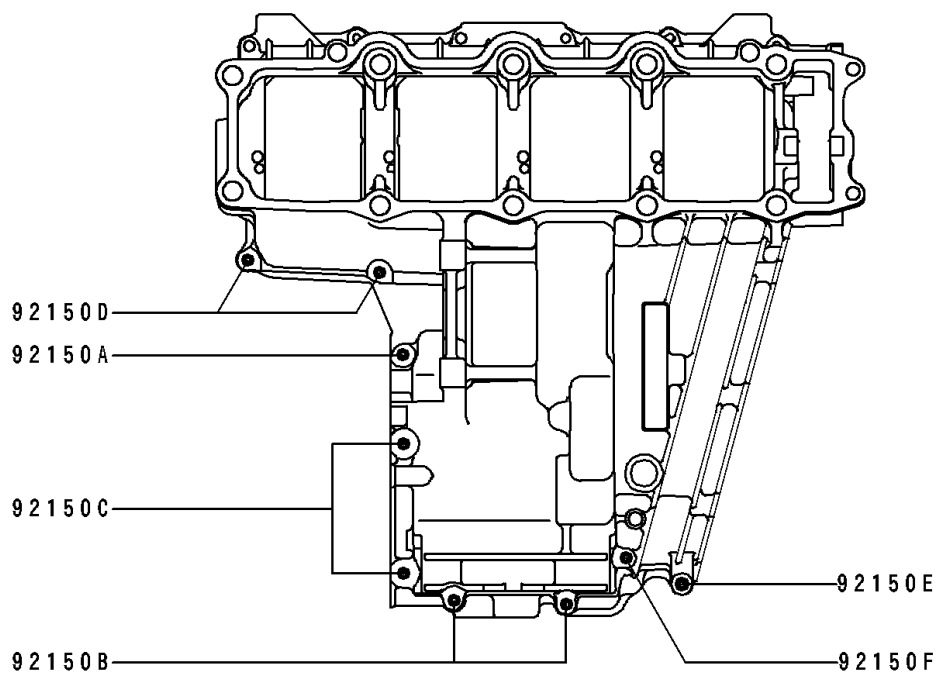

1993 Ninja® ZX™-7R PARTS DIAGRAM

Crankcase Bolt Pattern

E1412

Upper Case

Lower Case

1993 Ninja® ZX™-7R PARTS LIST

Crankcase Bolt Pattern

ITEM NAME	PART NUMBER	QUANTITY
BOLT,8X90 (Ref # 92150)	92150-1163	1
BOLT,6X38 (Ref # 92150A)	92150-1301	1
BOLT,6X105 (Ref # 92150B)	92150-1464	1
BOLT,8X70 (Ref # 92150C)	92150-1483	1
BOLT,6X35 (Ref # 92150D)	92150-1547	1
BOLT,6X60 (Ref # 92150E)	92150-1548	1
BOLT,6X70 (Ref # 92150F)	92150-1549	1
BOLT,8X115 (Ref # 92150G)	92150-1550	1