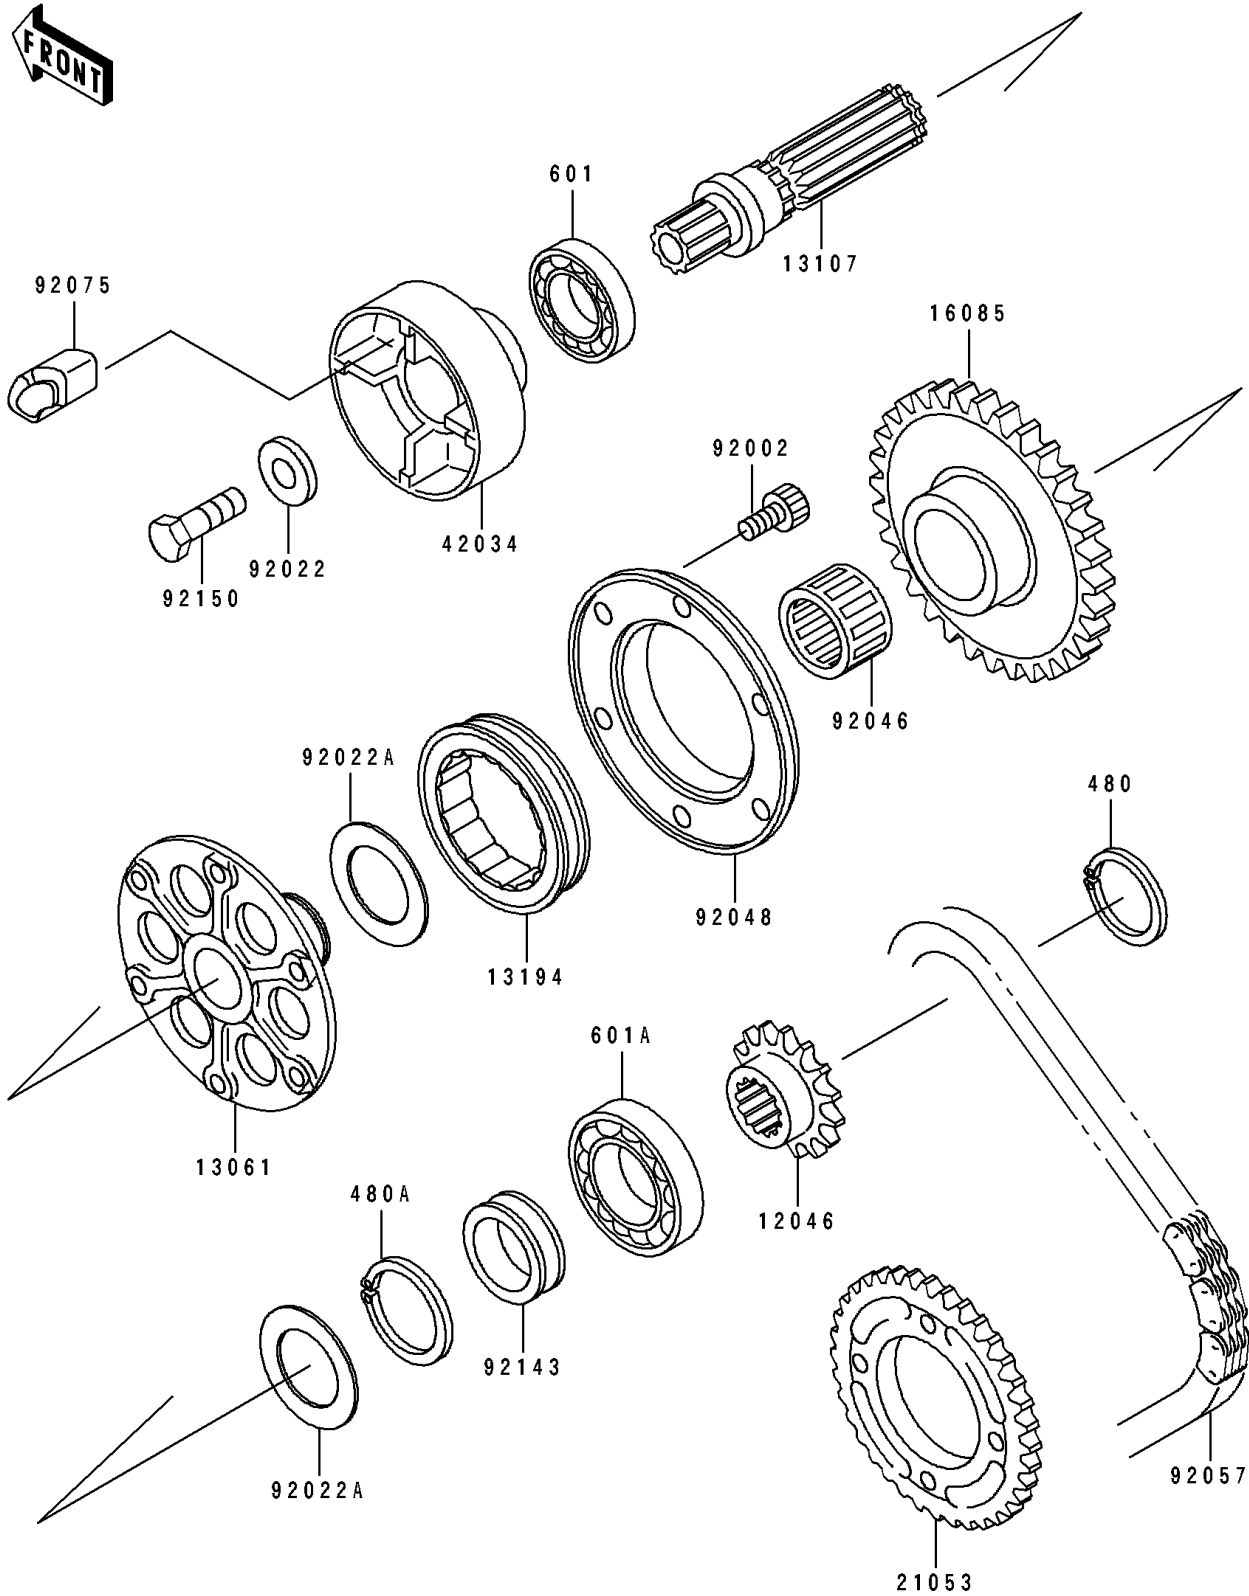

1993 Ninja® ZX™-7R PARTS DIAGRAM

Generator Shaft

E1324

1993 Ninja® ZX™-7R PARTS LIST

Generator Shaft

ITEM NAME	PART NUMBER	QUANTITY
SPROCKET,DRIVEN,GENERATOR (Ref # 12046)	12046-1127	1
BOSS,ONEWAY CLUTCH (Ref # 13061)	13061-1197	1
SHAFT,ONEWAY CLUTCH (Ref # 13107)	13107-1277	1
CLUTCH-ONEWAY (Ref # 13194)	13194-1095	1
GEAR,ONEWAY CLUTCH (Ref # 16085)	16085-1173	1
SPROCKET-ASSY,35T (Ref # 21053)	21053-1061	1
COUPLING (Ref # 42034)	42034-1055	1
BOLT,SOCKET,6X12 (Ref # 92002)	92002-1796	1
WASHER,8X22X3 (Ref # 92022)	92022-1518	1
WASHER,25.3X32X0.5 (Ref # 92022A)	92022-225	1
BEARING-NEEDLE,K253020S (Ref # 92046)	92046-1022	1
RACE,ONEWAY CLUTCH (Ref # 92048)	92048-1068	1
CHAIN,GENERATOR,81RH2515M (Ref # 92057)	92057-1322	1
DAMPER,COUPLING (Ref # 92075)	92075-1790	1
COLLAR (Ref # 92143)	92143-1466	1
BOLT (Ref # 92150)	92150-1488	1
CIRCLIP-TYPE-C,20MM (Ref # 480)	480J2000	1
CIRCLIP-TYPE-C,25MM (Ref # 480A)	480J2500	1
BEARING-BALL,#6203 (Ref # 601)	601A6203	1
BEARING-BALL,#6204C3 (Ref # 601A)	601B6204	1