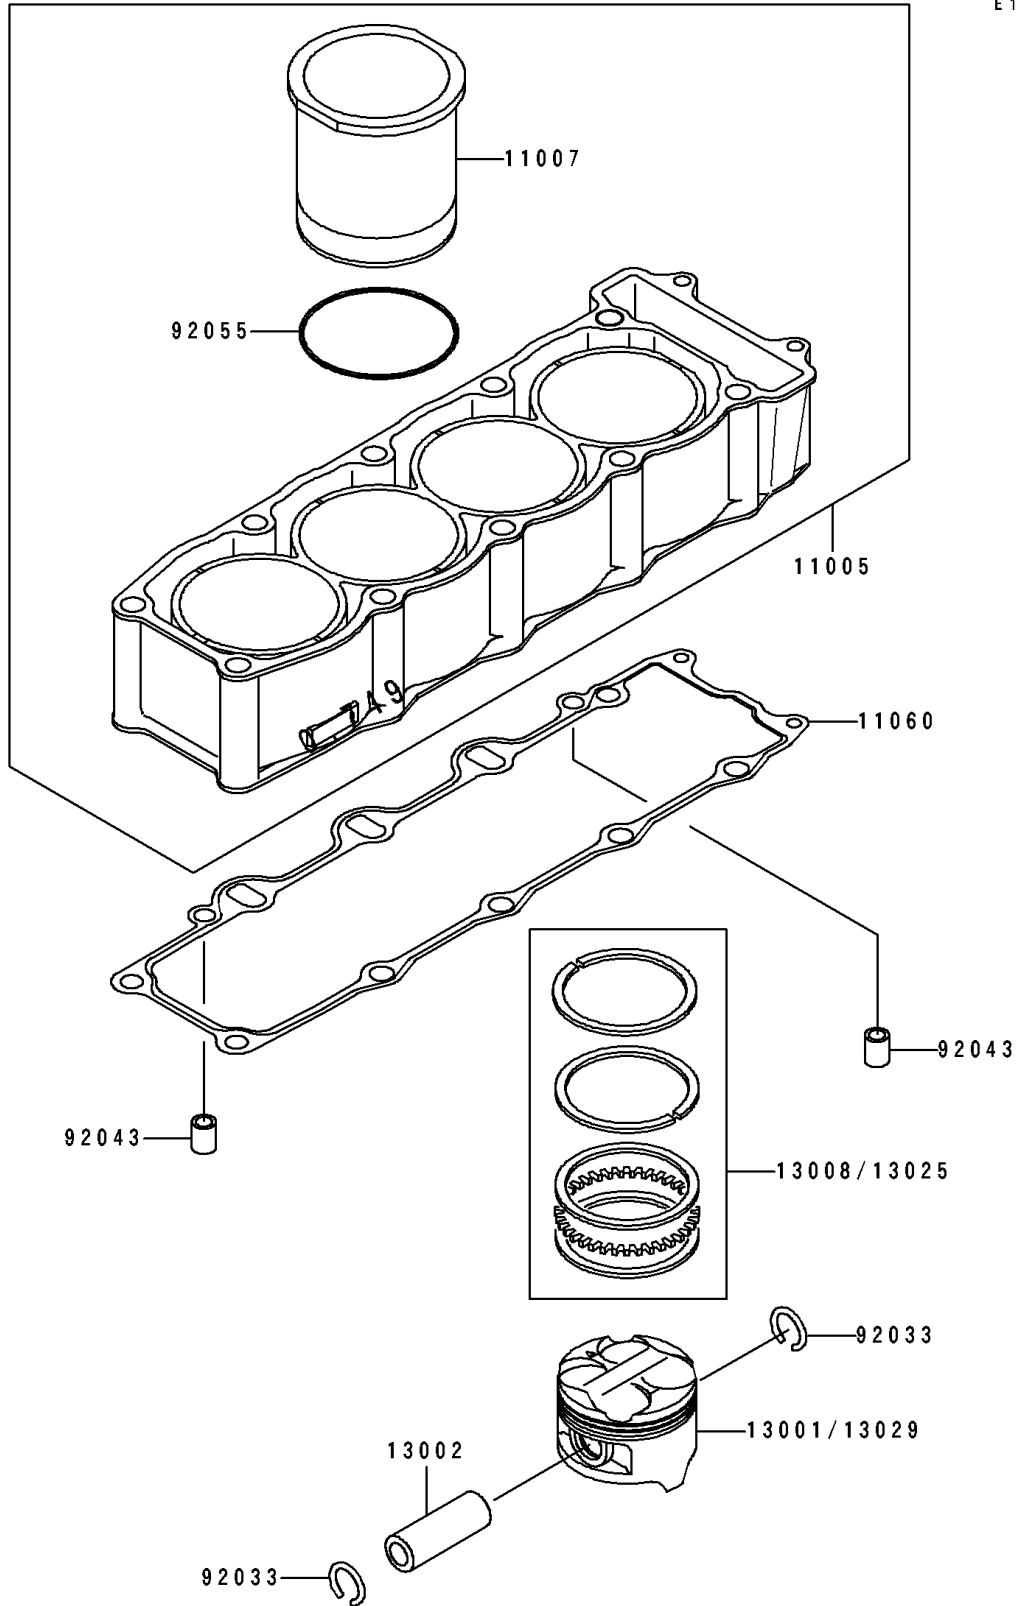

1994 Ninja® ZX™ -7R PARTS DIAGRAM

Cylinder/Piston(s)

E1120

1994 Ninja® ZX™-7R PARTS LIST

Cylinder/Piston(s)

ITEM NAME	PART NUMBER	QUANTITY
CYLINDER-ENGINE (Ref # 11005)	11005-1656	1
LINER-CYLINDER (Ref # 11007)	11007-1115	4
GASKET,CYLINDER BASE (Ref # 11060)	11060-1093	1
PISTON-ENGINE,STD (Ref # 13001)	13001-1347	4
PIN-PISTON (Ref # 13002)	13002-1086	4
RING-SET-PISTON,STD (Ref # 13008)	13008-1136	4
RING-SET-PISTON L,O/S 0.50 (Ref # 13025)	13025-1113	AR
PISTON-ENGINE L,O/S 0.50 (Ref # 13029)	13029-1208	AR
RING-SNAP,20.5X1.2 (Ref # 92033)	92033-1099	8
PIN,DOWEL,10X14 (Ref # 92043)	92043-1037	2
RING-O,76MM (Ref # 92055)	92055-1213	4