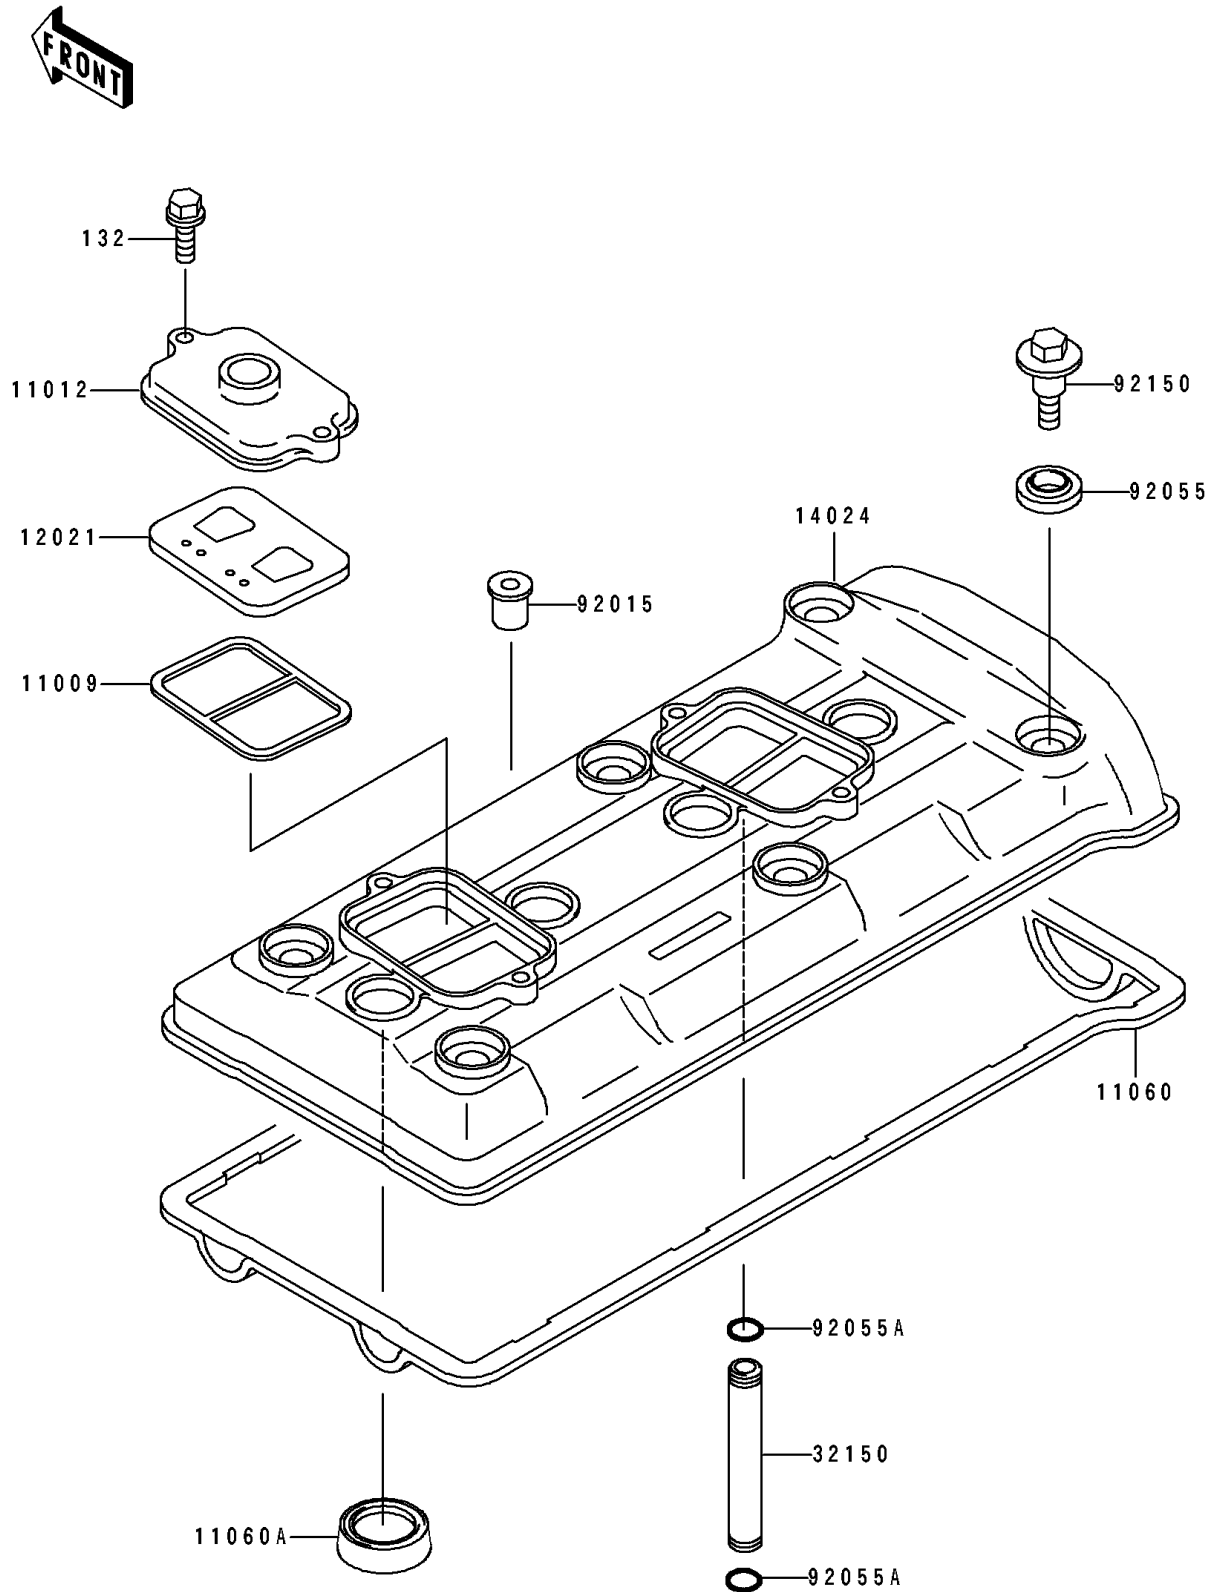

## 1993 Ninja® ZX™-7R PARTS DIAGRAM

Cylinder Head Cover

E1112

## 1993 Ninja® ZX™-7R PARTS LIST

Cylinder Head Cover

ITEM NAME	PART NUMBER	QUANTITY
GASKET, REED VALVE (Ref # 11009)	11009-1857	1
CAP, REED VALVE (Ref # 11012)	11012-1758	1
GASKET, HEAD COVER (Ref # 11060)	11060-1076	1
GASKET, PLUG (Ref # 11060A)	11060-1077	1
VALVE-ASSY-REED (Ref # 12021)	12021-1053	1
COVER, HEAD (Ref # 14024)	14024-1996	1
PIPE, AIR SWITCH (Ref # 32150)	32150-1793	1
NUT (Ref # 92015)	92015-1700	1
RING-O, HEAD COVER BOLT (Ref # 92055)	92055-1352	1
RING-O, 9X1.5 (Ref # 92055A)	92055-1509	1
BOLT, HEAD COVER (Ref # 92150)	92150-1447	1
BOLT-FLANGED-SMALL (Ref # 132)	132G0620	1