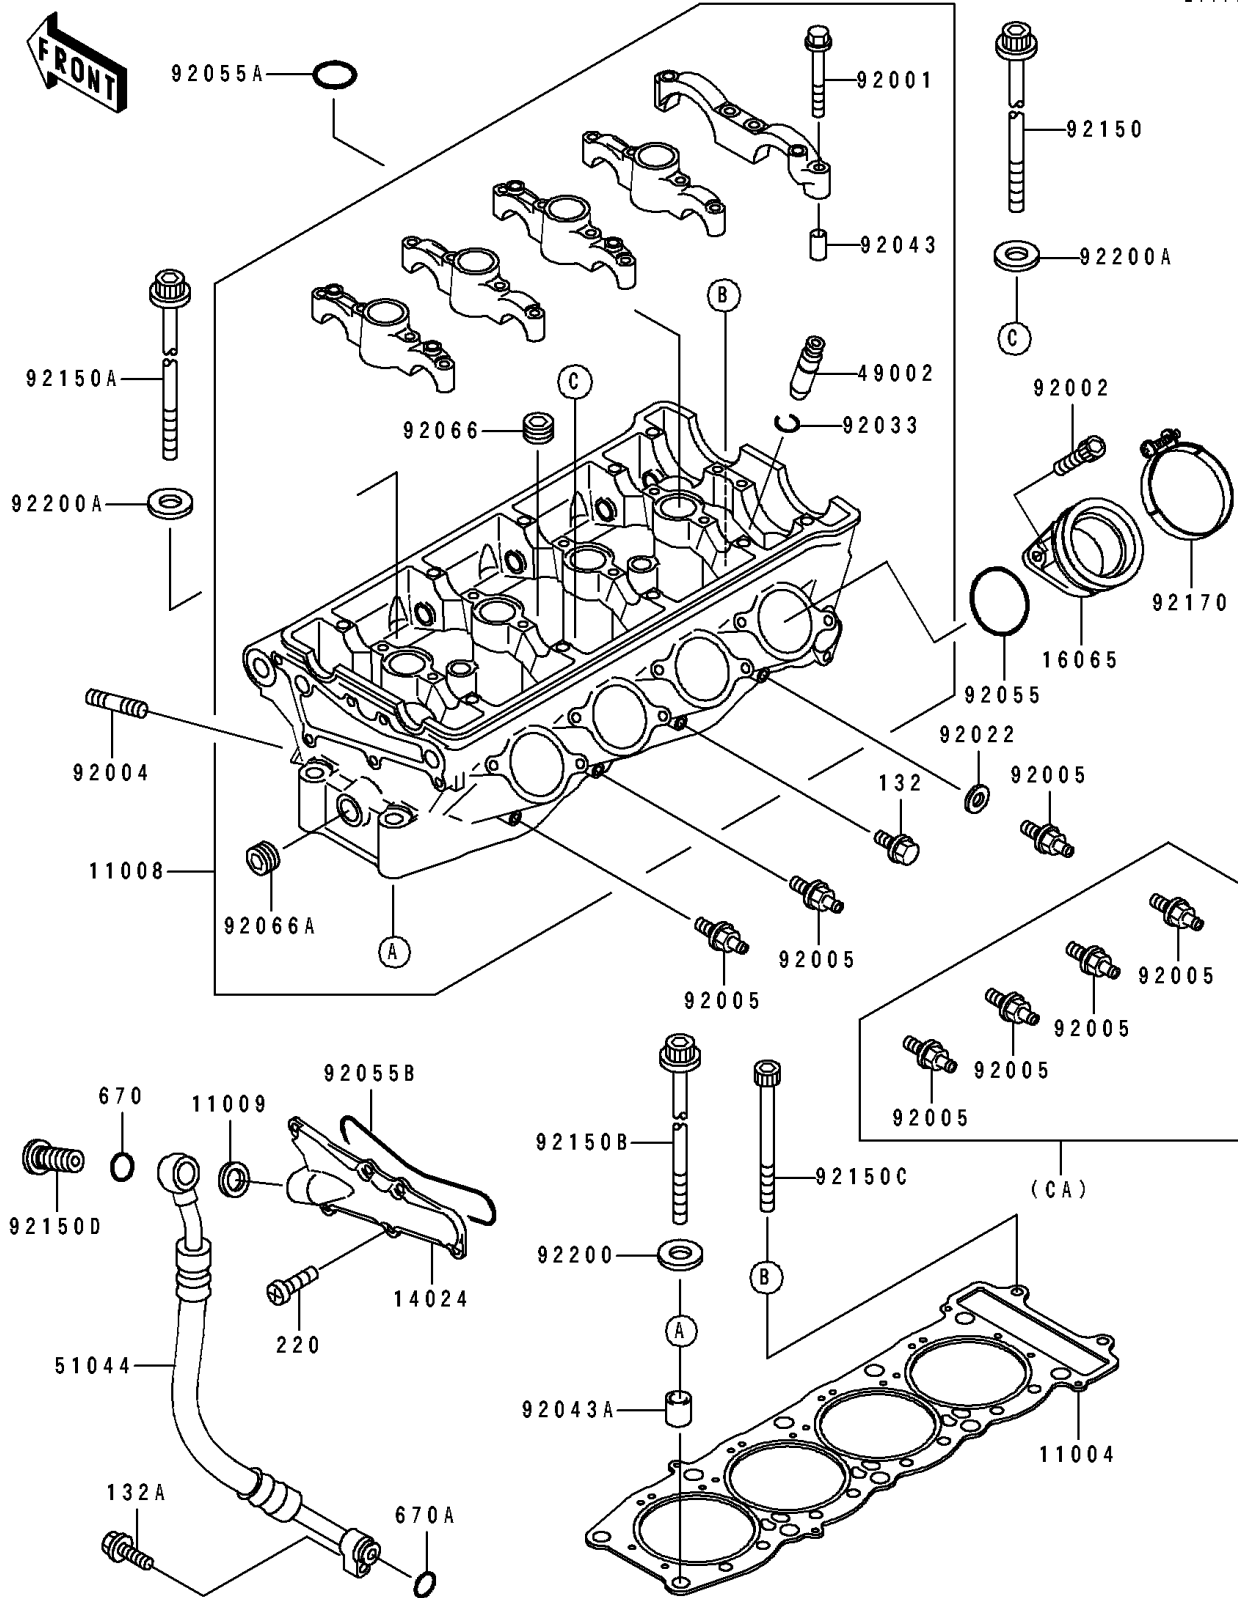

## 1993 Ninja® ZX™-7R PARTS DIAGRAM

Cylinder Head

E1111

## 1993 Ninja® ZX™-7R PARTS LIST

Cylinder Head

ITEM NAME	PART NUMBER	QUANTITY
GASKET-HEAD,T=0.65,STD (Ref # 11004)	11004-1223	1
HEAD-COMP-CYLINDER (Ref # 11008)	11008-1262	1
GASKET,14X19.5X1.4 (Ref # 11009)	11009-1461	1
COVER,HEAD,LH (Ref # 14024)	14024-1997	1
HOLDER-CARBURETOR (Ref # 16065)	16065-1277	1
GUIDE-VALVE (Ref # 49002)	49002-1116	1
TUBE-ASSY,OIL (Ref # 51044)	51044-1135	1
BOLT,FLANGED,6X38 (Ref # 92001)	92001-1105	1
BOLT,6X16 (Ref # 92002)	92002-1143	1
STUD,8X30 (Ref # 92004)	92004-1121	1
FITTING (Ref # 92005)	92005-1221	2
WASHER,6.2X11X1 (Ref # 92022)	92022-304	1
RING-SNAP (Ref # 92033)	92033-1247	1
PIN,6.2X8X14 (Ref # 92043)	92043-1263	1
PIN,10.1X12X14 (Ref # 92043A)	92043-4009	1
RING-O,43.7X1.9 (Ref # 92055)	92055-1401	1
RING-O,25.5X2 (Ref # 92055A)	92055-1403	1
RING-O (Ref # 92055B)	92055-1490	1
PLUG (Ref # 92066)	92066-1253	1
PLUG (Ref # 92066A)	92066-1262	1
BOLT,10X173 (Ref # 92150)	92150-1460	1
BOLT,10X155 (Ref # 92150A)	92150-1461	1
BOLT,10X137 (Ref # 92150B)	92150-1462	1
BOLT,6X100 (Ref # 92150C)	92150-1463	1
BOLT,HEAD,14MM (Ref # 92150D)	92150-1543	1
CLAMP (Ref # 92170)	92170-1161	1
WASHER,10.5X19X2.3 (Ref # 92200)	92200-1042	1
WASHER,10.5X20X4.5 (Ref # 92200A)	92200-1086	1
BOLT-FLANGED-SMALL (Ref # 132)	132G0610	1

## 1993 Ninja® ZX™-7R PARTS LIST

Cylinder Head

ITEM NAME	PART NUMBER	QUANTITY
BOLT-FLANGED-SMALL (Ref # 132A)	132J0625	1
SCREW-PAN-CROS,6X14 (Ref # 220)	220B0614	1
O RING,15MM (Ref # 670)	670B2015	1
O RING (Ref # 670A)	670D2010	1