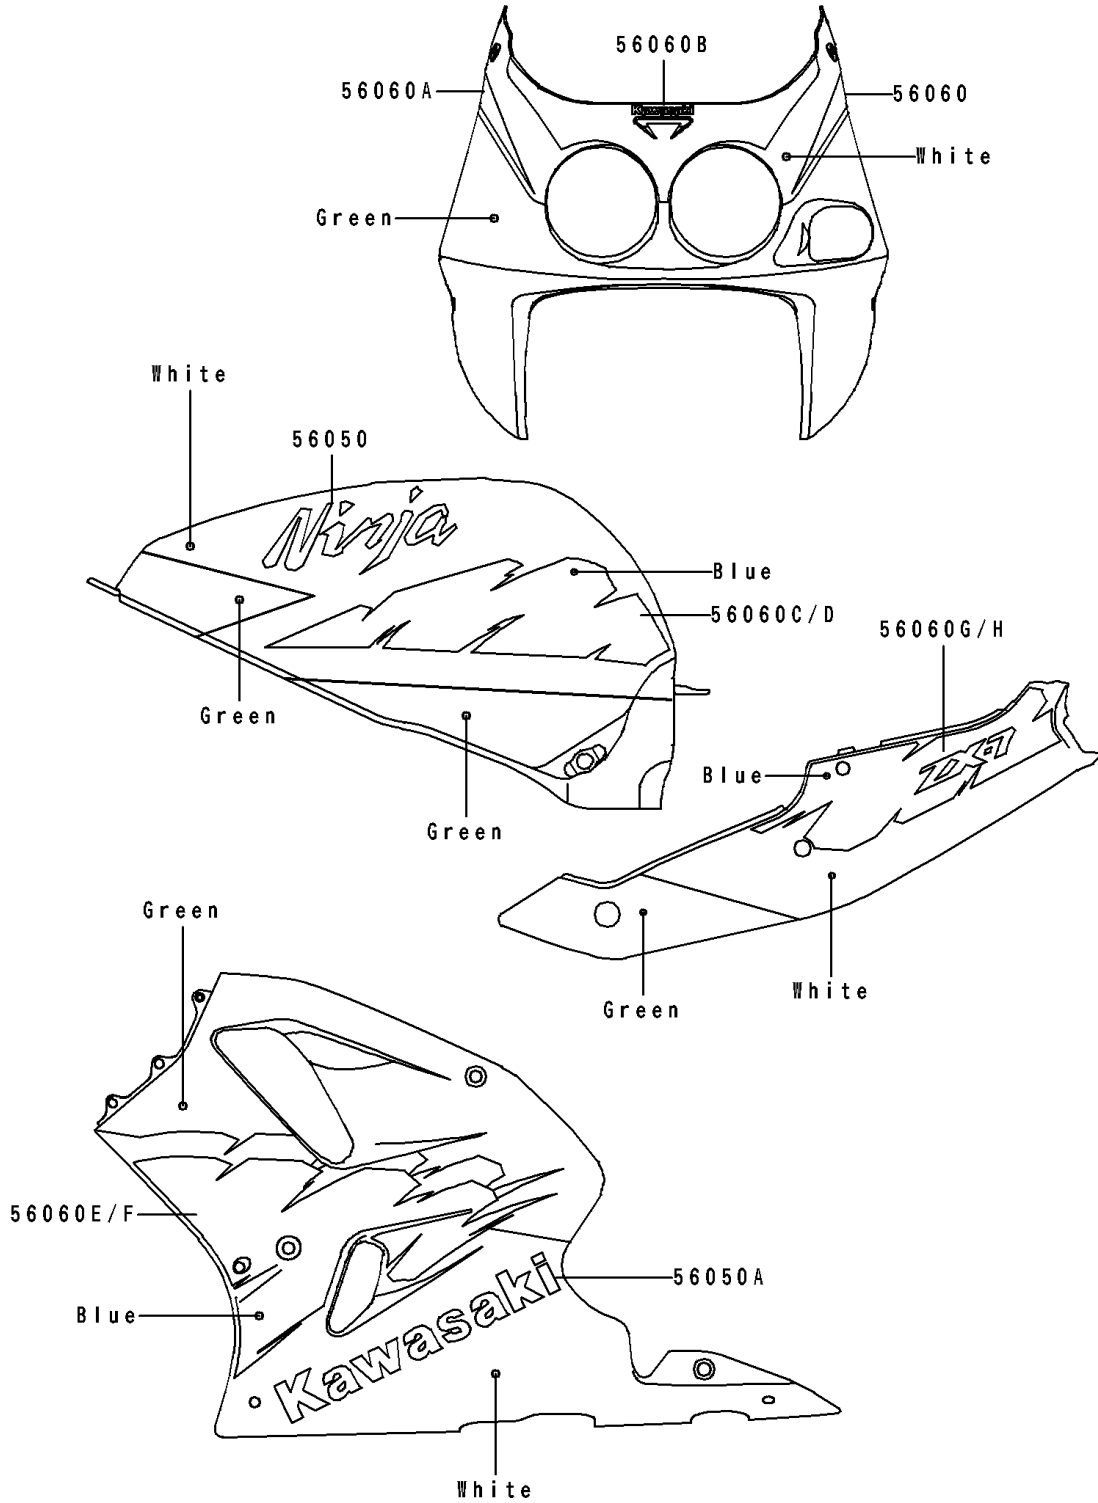

# 1994 Ninja® ZX™ -7 PARTS DIAGRAM

Decals(Green/White/Blue)(ZX750-L2)

F2861C

## 1994 Ninja® ZX™ -7 PARTS LIST

Decals(Green/White/Blue)(ZX750-L2)

ITEM NAME	PART NUMBER	QUANTITY
MARK,FUEL TANK,NINJA (Ref # 56050)	56050-1631	2
MARK,KAWASAKI (Ref # 56050A)	56050-1904	2
PATTERN,UPP COWLING,LH (Ref # 56060)	56060-1483	1
PATTERN,UPP COWLING,RH (Ref # 56060A)	56060-1484	1
PATTERN,UPP COWLING,CNT (Ref # 56060B)	56060-1485	1
PATTERN,FUEL TANK,LH (Ref # 56060C)	56060-1787	1
PATTERN,FUEL TANK,RH (Ref # 56060D)	56060-1788	1
PATTERN,LWR COWLING,LH (Ref # 56060E)	56060-1791	1
PATTERN,LWR COWLING,RH (Ref # 56060F)	56060-1792	1
PATTERN,SIDE COVER,LH (Ref # 56060G)	56060-1793	1
PATTERN,SIDE COVER,RH (Ref # 56060H)	56060-1794	1