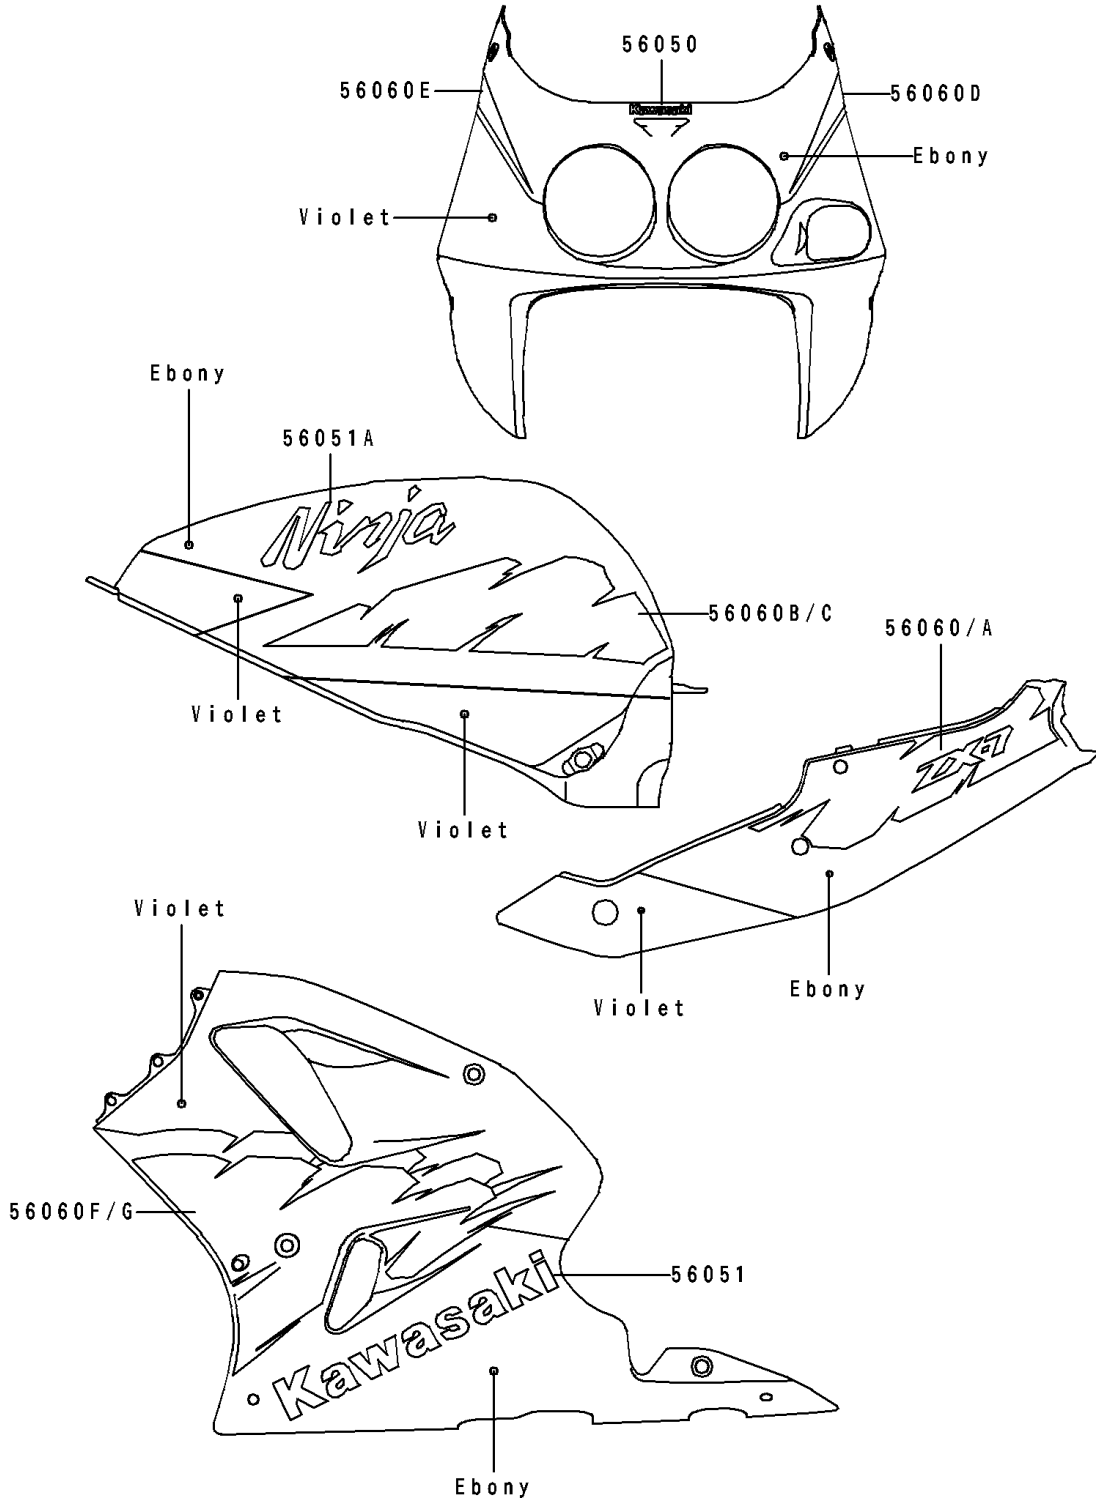

1994 Ninja® ZX™-7 PARTS DIAGRAM

Decals(Ebony/Violet)(ZX750-L2)

F2861B

1994 Ninja® ZX™-7 PARTS LIST

Decals(Ebony/Violet)(ZX750-L2)

ITEM NAME	PART NUMBER	QUANTITY
MARK,KAWASAKI (Ref # 56050)	56050-1901	1
MARK,KAWASAKI (Ref # 56051)	56051-1065	2
MARK,FUEL TANK,NINJA (Ref # 56051A)	56051-1066	2
PATTERN,SIDE COVER,LH (Ref # 56060)	56060-1757	1
PATTERN,SIDE COVER,RH (Ref # 56060A)	56060-1758	1
PATTERN,FUEL TANK,LH (Ref # 56060B)	56060-1795	1
PATTERN,FUEL TANK,RH (Ref # 56060C)	56060-1796	1
PATTERN,UPP COWLING,LH (Ref # 56060D)	56060-1799	1
PATTERN,UPP COWLING,RH (Ref # 56060E)	56060-1800	1
PATTERN,LWR COWLING,LH (Ref # 56060F)	56060-1801	1
PATTERN,LWR COWLING,RH (Ref # 56060G)	56060-1802	1