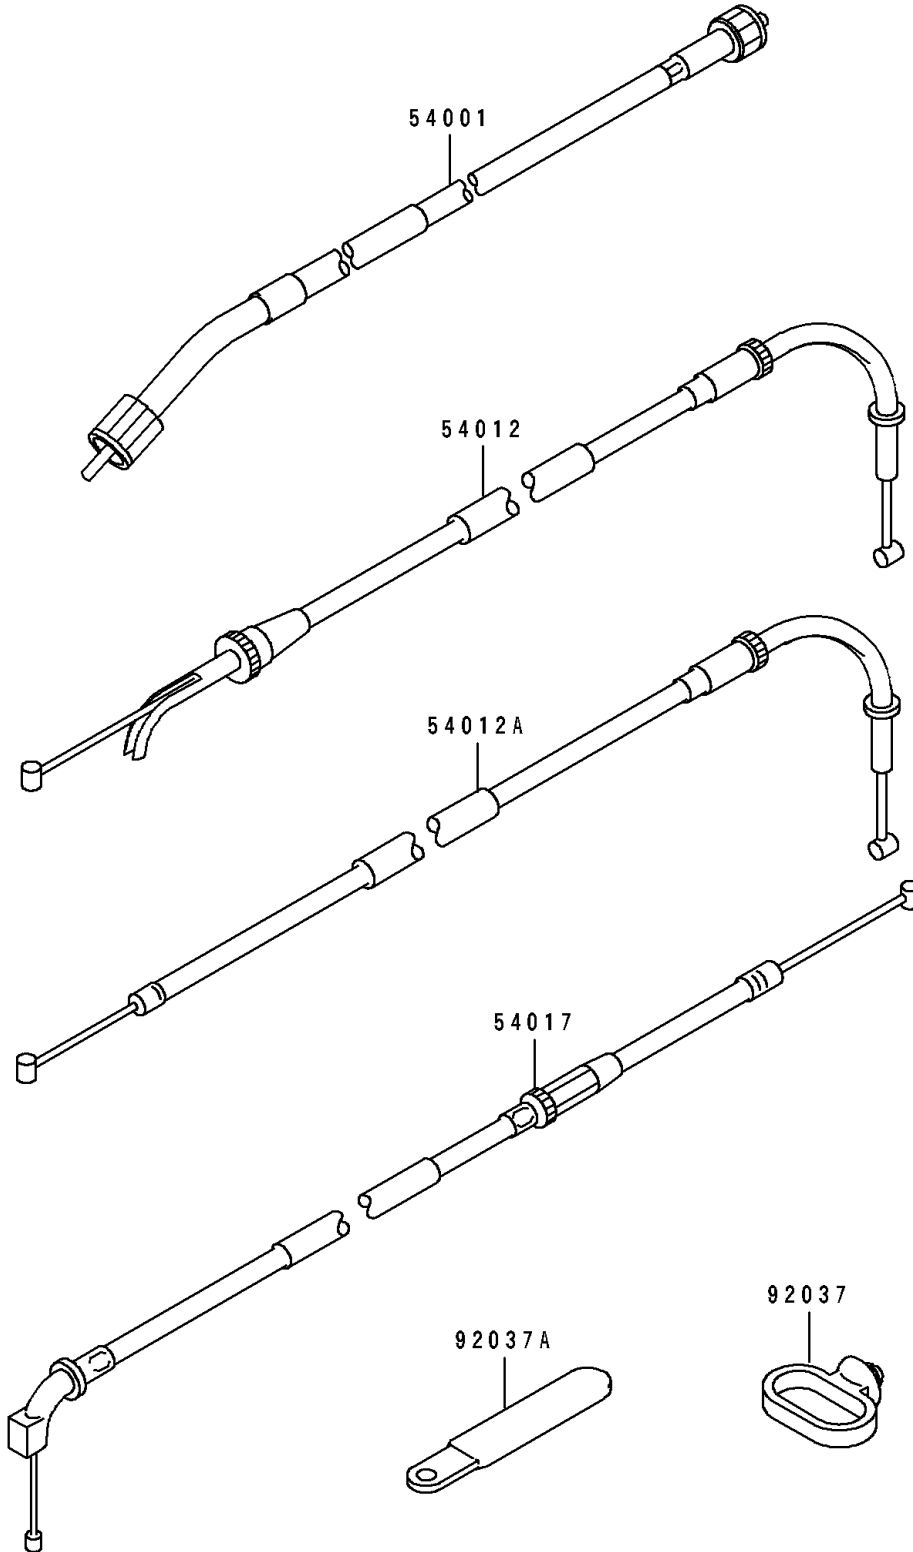

1994 Ninja® ZX™-7 PARTS DIAGRAM

Cables

F2540

1994 Ninja® ZX™-7 PARTS LIST

Cables

ITEM NAME	PART NUMBER	QUANTITY
CABLE-SPEEDOMETER (Ref # 54001)	54001-1176	1
CABLE-THROTTLE,OPENING (Ref # 54012)	54012-1418	1
CABLE-THROTTLE,CLOSING (Ref # 54012A)	54012-1419	1
CABLE-STARTER (Ref # 54017)	54017-1088	1
CLAMP,CABLE (Ref # 92037)	92037-1459	1
CLAMP (Ref # 92037A)	92037-1993	1