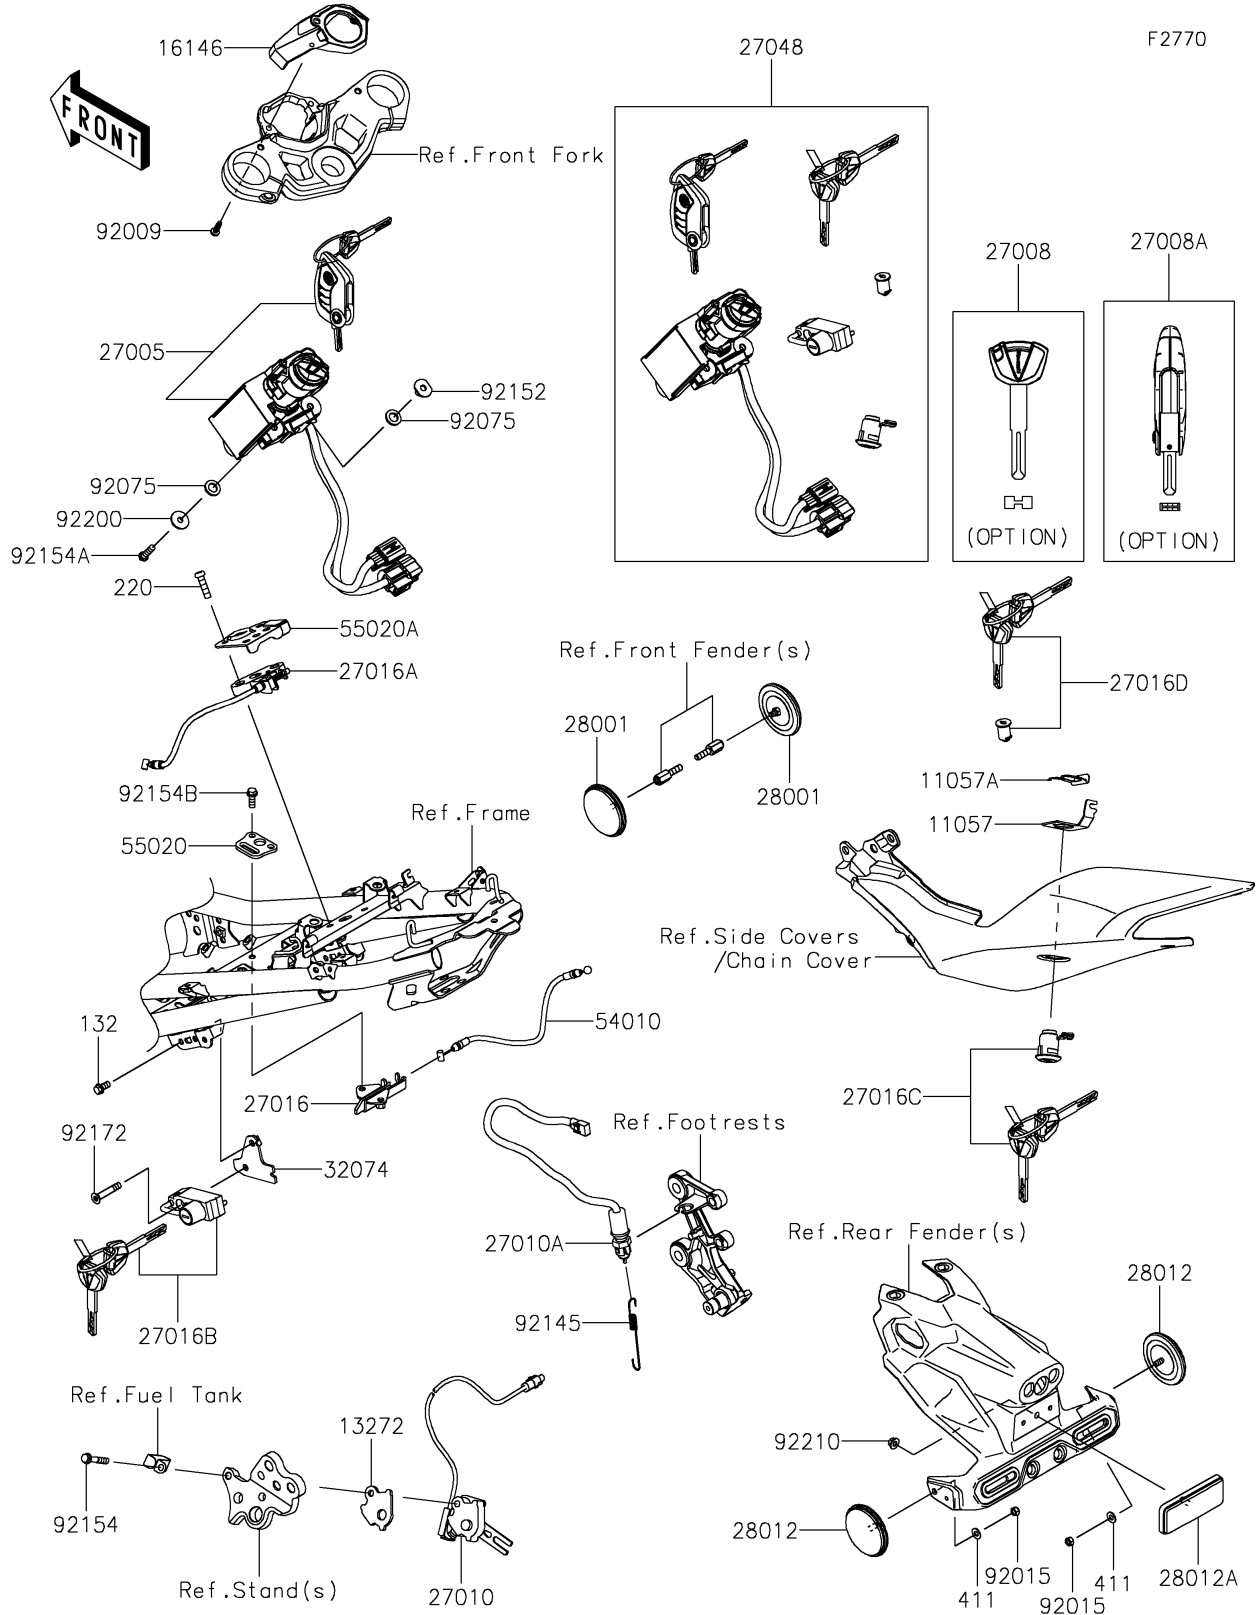

2026 Ninja 500 SE ABS PARTS DIAGRAM

Ignition Switch/Locks/Reflectors