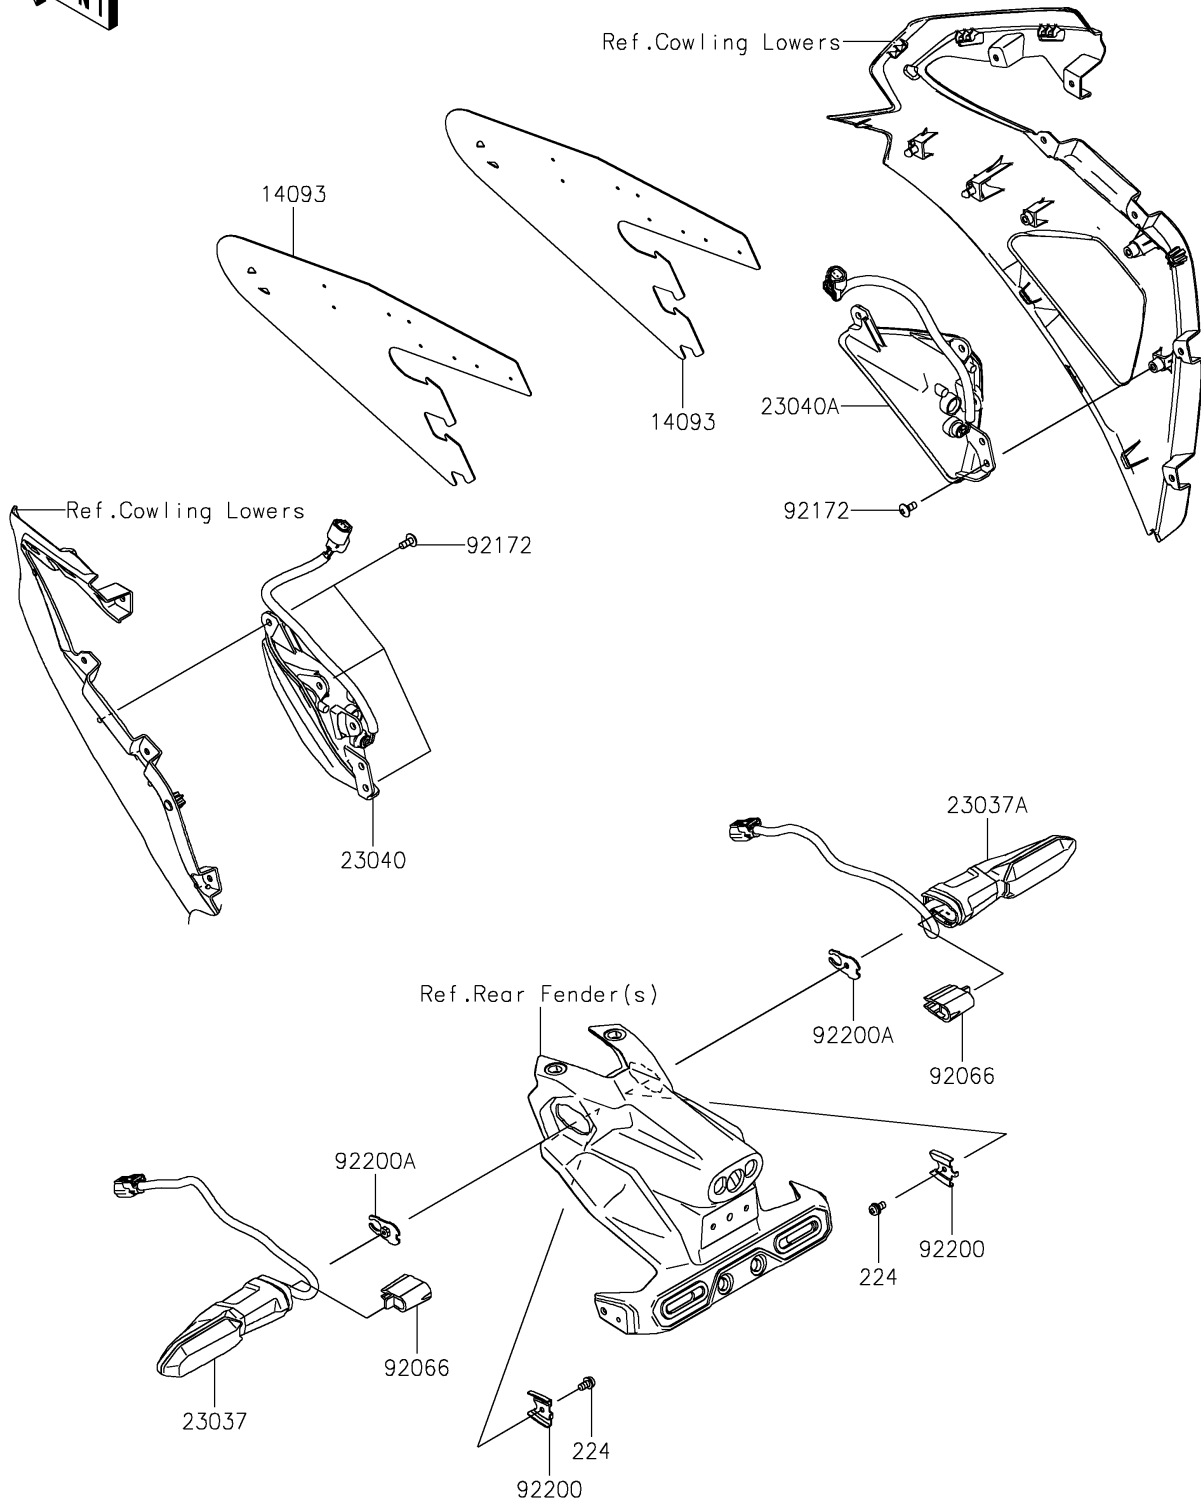

# 2026 Ninja 500 SE ABS PARTS DIAGRAM

Turn Signals

F2730

## 2026 Ninja 500 SE ABS PARTS LIST

### Turn Signals

ITEM NAME	PART NUMBER	QUANTITY
COVER,SIGNAL LAMP (Ref # 14093)	14093-1543	2
LAMP-ASSY-SIGNAL,LED,RR,LH (Ref # 23037)	23037-0567	1
LAMP-ASSY-SIGNAL,LED,RR,RH (Ref # 23037A)	23037-0568	1
LAMP-SIGNAL,LED,FR,LH (Ref # 23040)	23040-0157	1
LAMP-SIGNAL,LED,FR,RH (Ref # 23040A)	23040-0158	1
PLUG,SIGNAL LAMP (Ref # 92066)	92066-0919	2
SCREW,5X12 (Ref # 92172)	92172-0821	6
WASHER (Ref # 92200)	92200-0855	2
WASHER,SIGNAL LAMP (Ref # 92200A)	92200-2294	2
SCREW-PAN-WP-CROS,4X8 (Ref # 224)	224AB0408	2