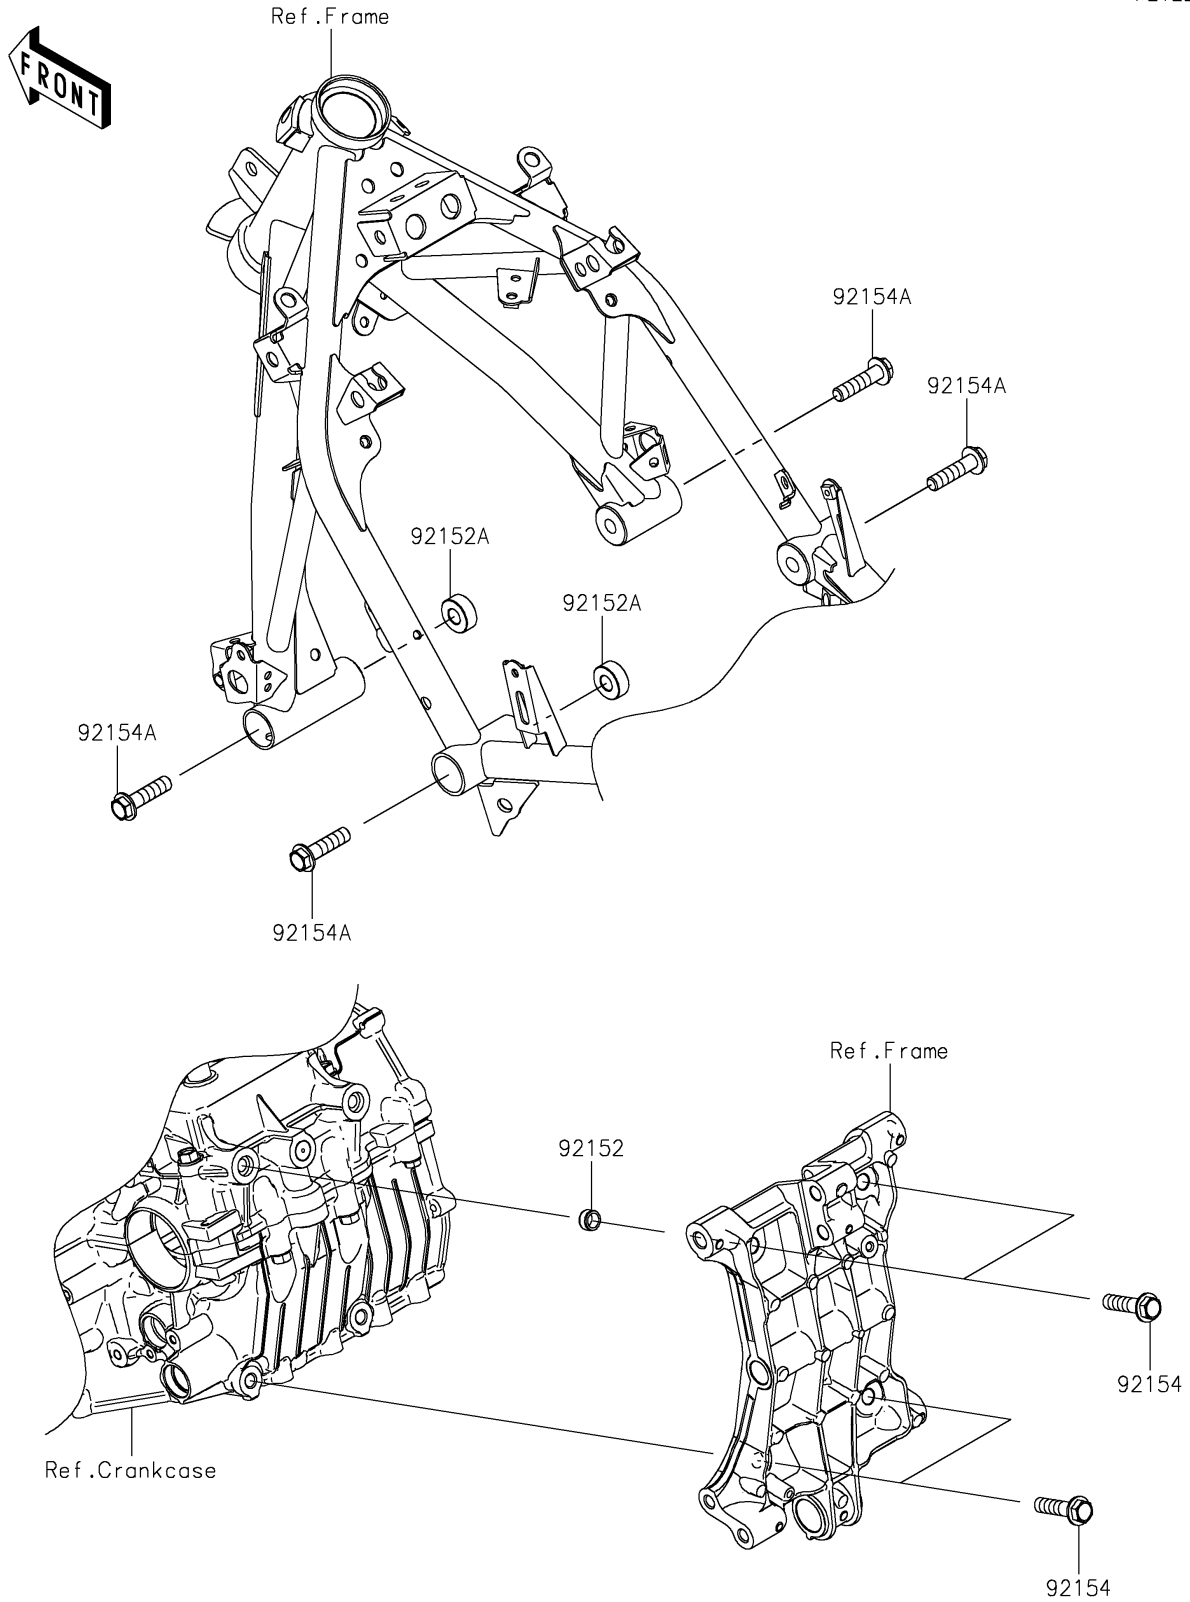

## PARTS DIAGRAM

### Engine Mount

F2122

## PARTS LIST

### Engine Mount

ITEM NAME	PART NUMBER	QUANTITY
COLLAR,DOWEL PIN (Ref # 92152)	92152-0679	2
COLLAR,11X25X10 (Ref # 92152A)	92152-2397	2
BOLT,FLANGED,10X40 (Ref # 92154)	92154-2812	4
BOLT,FLANGED,10X40 (Ref # 92154A)	92154-7451	4