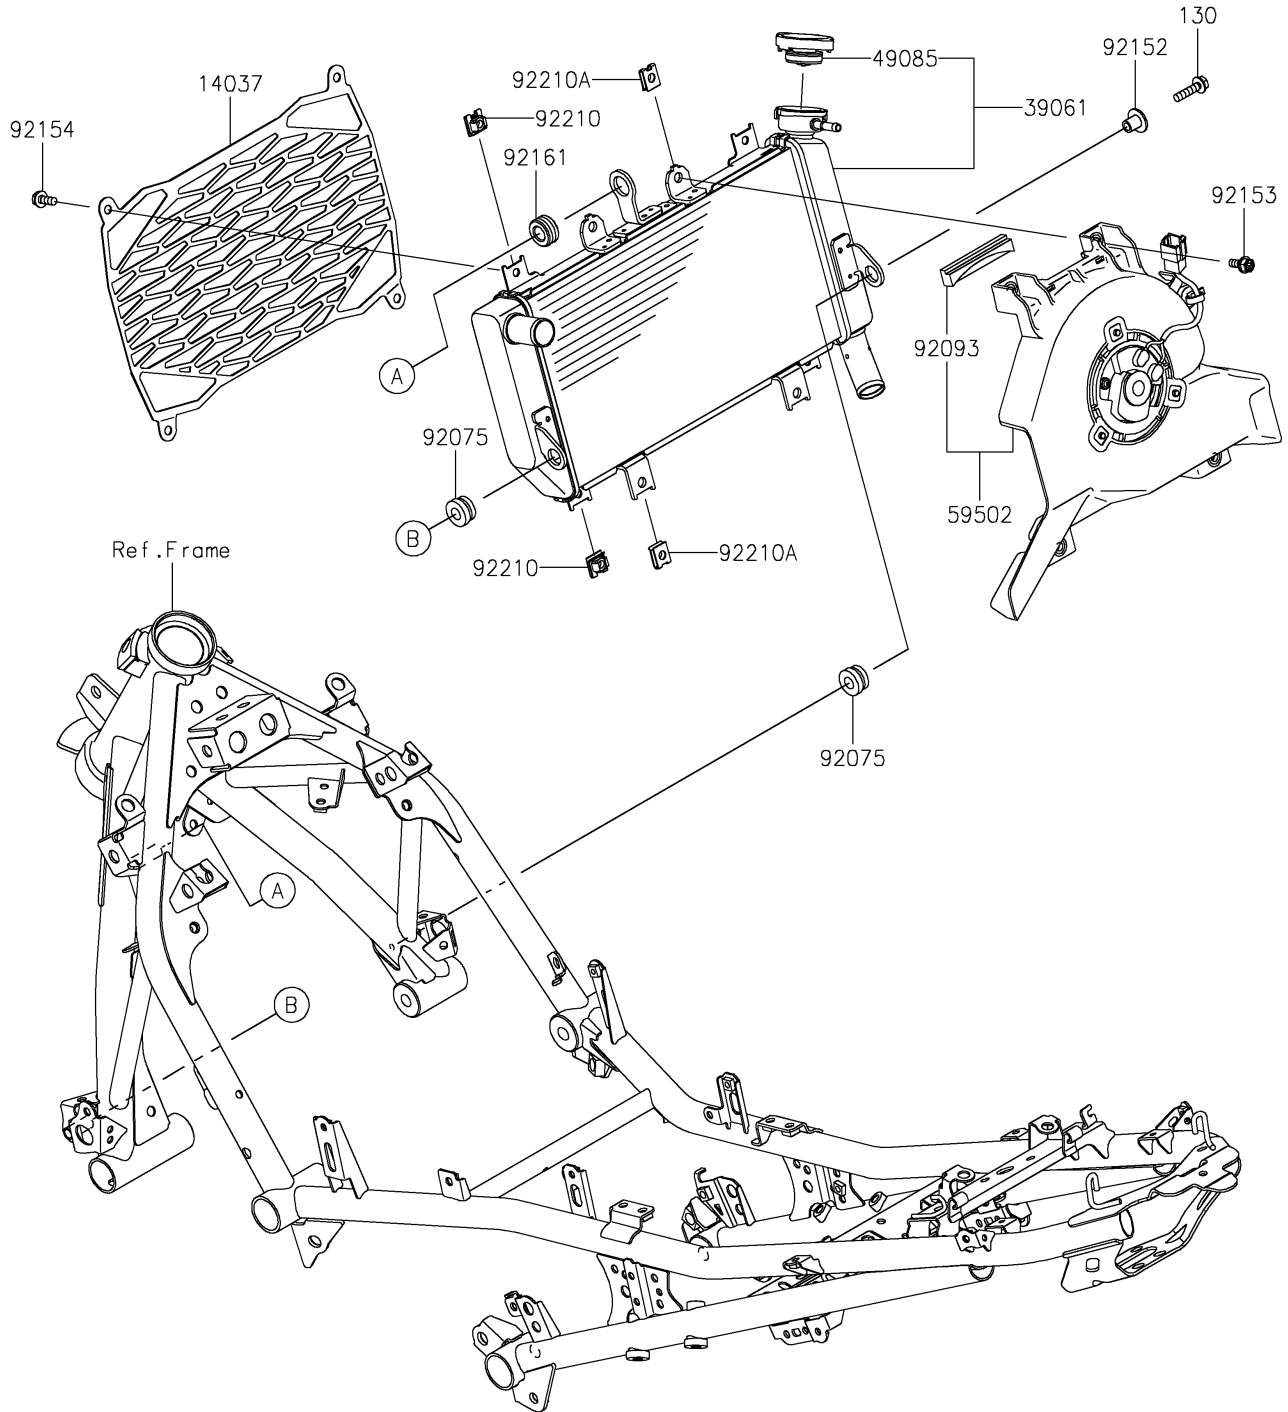

# 2024 NINJA® 500 SE 40th ANNIVERSARY EDITION ABS PARTS DIAGRAM

E3032

## 2024 NINJA® 500 SE 40th ANNIVERSARY EDITION ABS PARTS LIST

### Radiator

ITEM NAME	PART NUMBER	QUANTITY
SCREEN,RADIATOR (Ref # 14037)	14037-0792	1
RADIATOR-ASSY (Ref # 39061)	39061-0916	1
CAP-ASSY-PRESSURE (Ref # 49085)	49085-0006	1
FAN-ASSY (Ref # 59502)	59502-0646	1
DAMPER,RUBBER (Ref # 92075)	92075-1123	2
SEAL (Ref # 92093)	92093-0713	1
COLLAR (Ref # 92152)	92152-2852	1
BOLT (Ref # 92153)	92153-0531	4
BOLT,UPSET-WP,6X16 (Ref # 92154)	92154-0961	4
DAMPER (Ref # 92161)	92161-2080	1
NUT,CLIP,6MM (Ref # 92210)	92210-0867	4
NUT (Ref # 92210A)	92210-1323	4
BOLT-FLANGED,6X25 (Ref # 130)	130CB0625	1