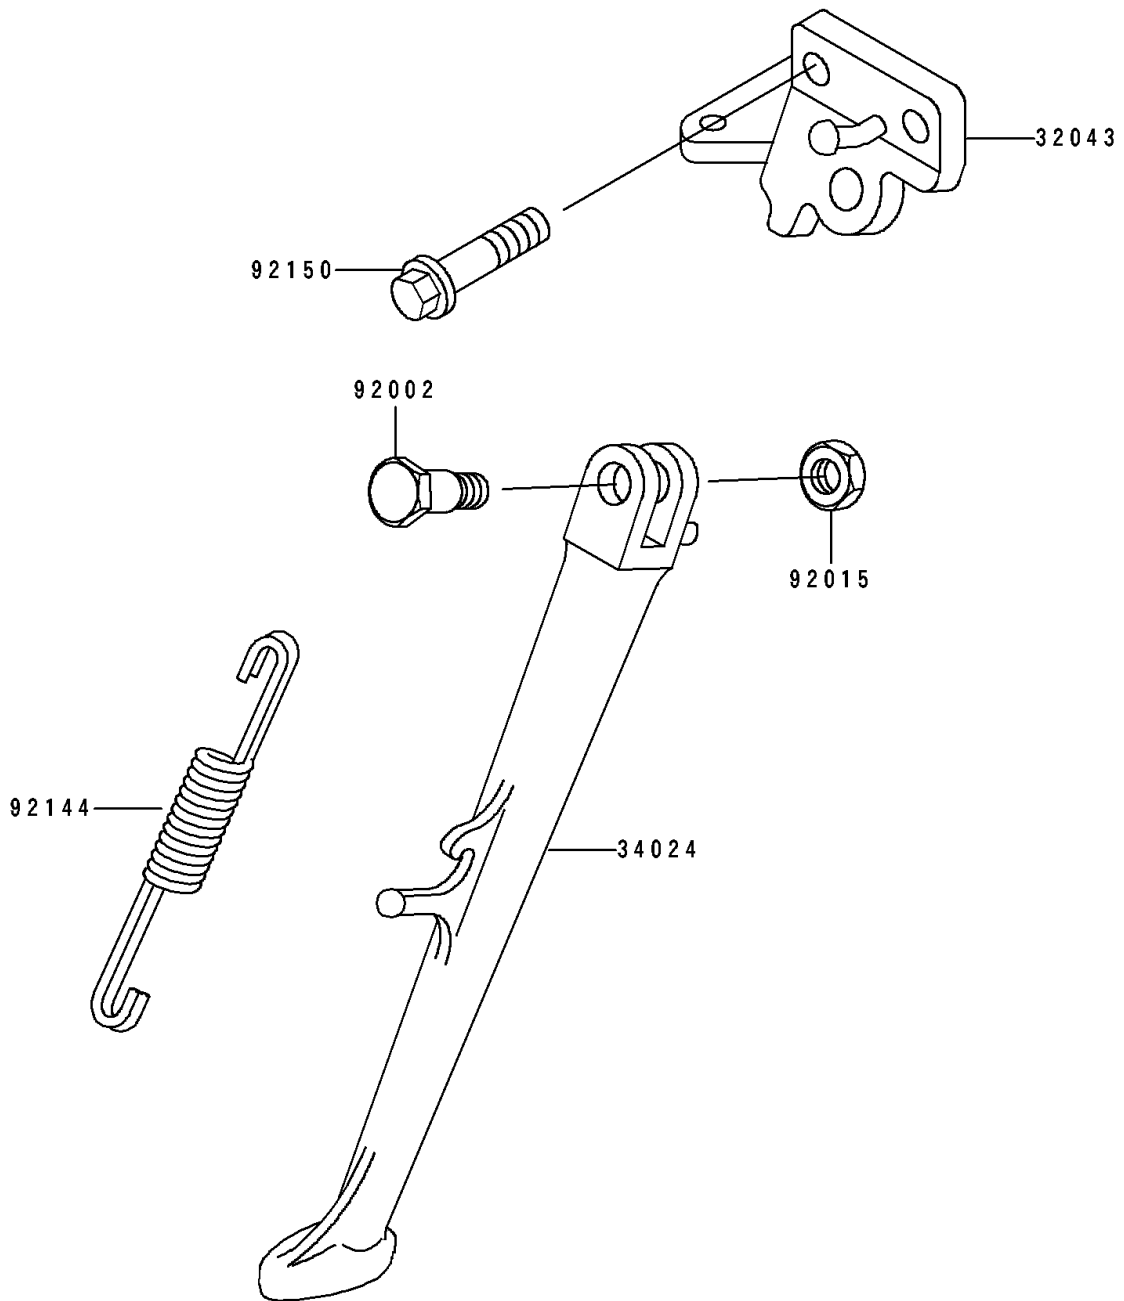

1994 Ninja® ZX™ -7 PARTS DIAGRAM

Stand(s)

F 2190

1994 Ninja® ZX™ -7 PARTS LIST

Stand(s)

ITEM NAME	PART NUMBER	QUANTITY
BRACKET-STAND,SIDE (Ref # 32043)	32043-1342	1
STAND-SIDE (Ref # 34024)	34024-1276	1
BOLT,SIDE STAND (Ref # 92002)	92002-1813	1
NUT,LOCK,10MM,BLACK (Ref # 92015)	92015-1188	1
SPRING,SIDE STAND (Ref # 92144)	92144-1127	1
BOLT,FLANGED,10X35 (Ref # 92150)	92150-1353	2