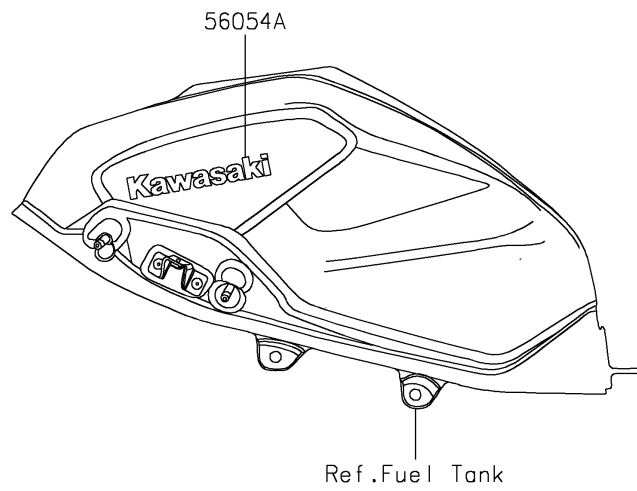

2026 Ninja 500

PARTS DIAGRAM

Decals

F2861

2026 Ninja 500

PARTS LIST

Decals

ITEM NAME	PART NUMBER	QUANTITY
MARK,WINDSHIELD,KAWASAKI (Ref # 56054)	56054-4495	1
MARK,FUEL TANK,KAWASAKI (Ref # 56054A)	56054-4497	2
PATTERN,SIDE COWL.,LH,FR (Ref # 56077)	56077-4236	1
PATTERN,SIDE COWL.,RH,FR (Ref # 56077A)	56077-4237	1