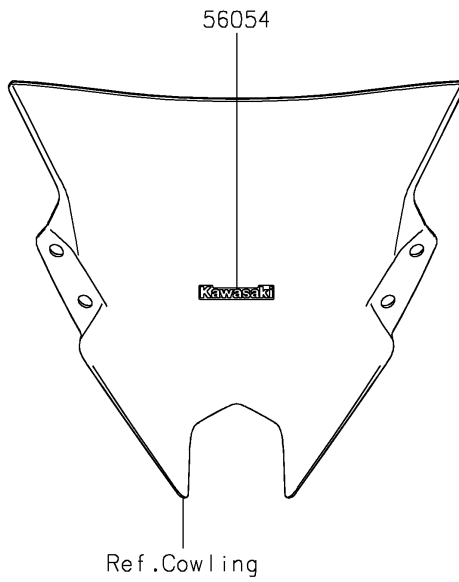

2026 Ninja 500

PARTS DIAGRAM

Decals

F2861

2026 Ninja 500

PARTS LIST

Decals

ITEM NAME	PART NUMBER	QUANTITY
MARK,WINDSHIELD,KAWASAKI (Ref # 56054)	56054-4495	1
MARK,FUEL TANK,KAWASAKI (Ref # 56054A)	56054-4497	2
PATTERN,SIDE COWL.,LH,FR (Ref # 56077)	56077-4236	1
PATTERN,SIDE COWL.,RH,FR (Ref # 56077A)	56077-4237	1