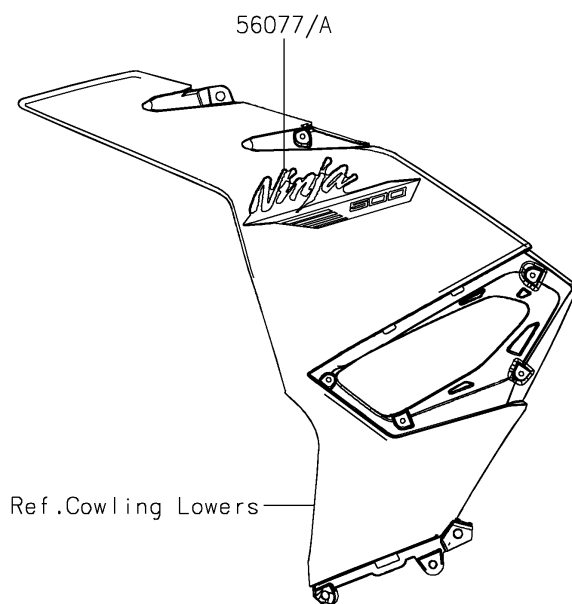

2026 Ninja 500

PARTS DIAGRAM

Decals

F2861

2026 Ninja 500

PARTS LIST

Decals

ITEM NAME	PART NUMBER	QUANTITY
MARK,WINDSHIELD,KAWASAKI (Ref # 56054)	56054-4495	1
MARK,FUEL TANK,KAWASAKI (Ref # 56054A)	56054-4497	2
PATTERN,SIDE COWL.,LH,FR (Ref # 56077)	56077-4236	1
PATTERN,SIDE COWL.,RH,FR (Ref # 56077A)	56077-4237	1