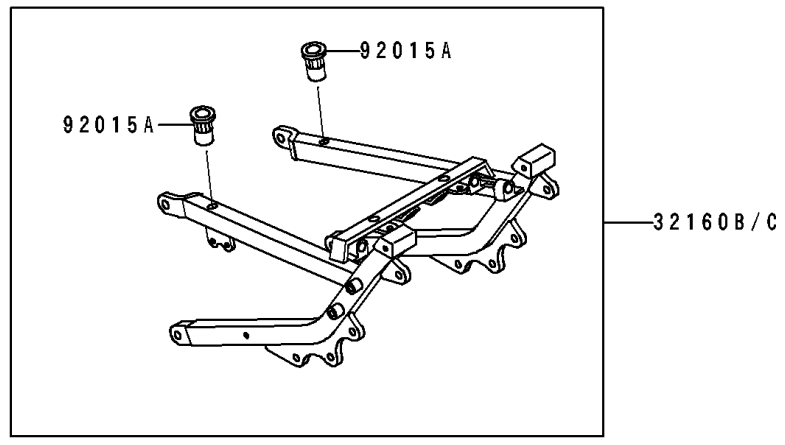

1994 Ninja® ZX™ -7 PARTS DIAGRAM

Frame

F2120

1994 Ninja® ZX™ -7 PARTS LIST

Frame

ITEM NAME	PART NUMBER	QUANTITY
FRAME-COMP,AL,FR,SILVER NO.30 (Ref # 32160)	32160-1267-KF	1
FRAME-COMP,AL,RR,SILVER NO.30 (Ref # 32160B)	32160-1269-KF	1
NUT,POP,6MM,L=16.5 (Ref # 92015)	92015-1792	15
NUT,POP,8MM,L=16.5 (Ref # 92015A)	92015-1793	2
NUT,CAP,25MM (Ref # 92015B)	92015-1847	1
NUT,STEERING STEM,35MM (Ref # 92015C)	92015-1848	1
SEAL-OIL,XXMH 43 75 6.4J (Ref # 92049)	92049-1382	1
SEAL-OIL,XXMHE 43 55 4J (Ref # 92049A)	92049-1383	1
RING-O,34.5X2.0 (Ref # 92055)	92055-1452	1
BEARING-ROLLER,32907JR-2 (Ref # 92116)	92116-1072	1
BEARING-ROLLER,32907JR-3 (Ref # 92116A)	92116-1074	1
WASHER,CLAW,25.5X40X2.3 (Ref # 92200)	92200-1083	1
WASHER,25.5X42X2.3 (Ref # 92200A)	92200-1084	1