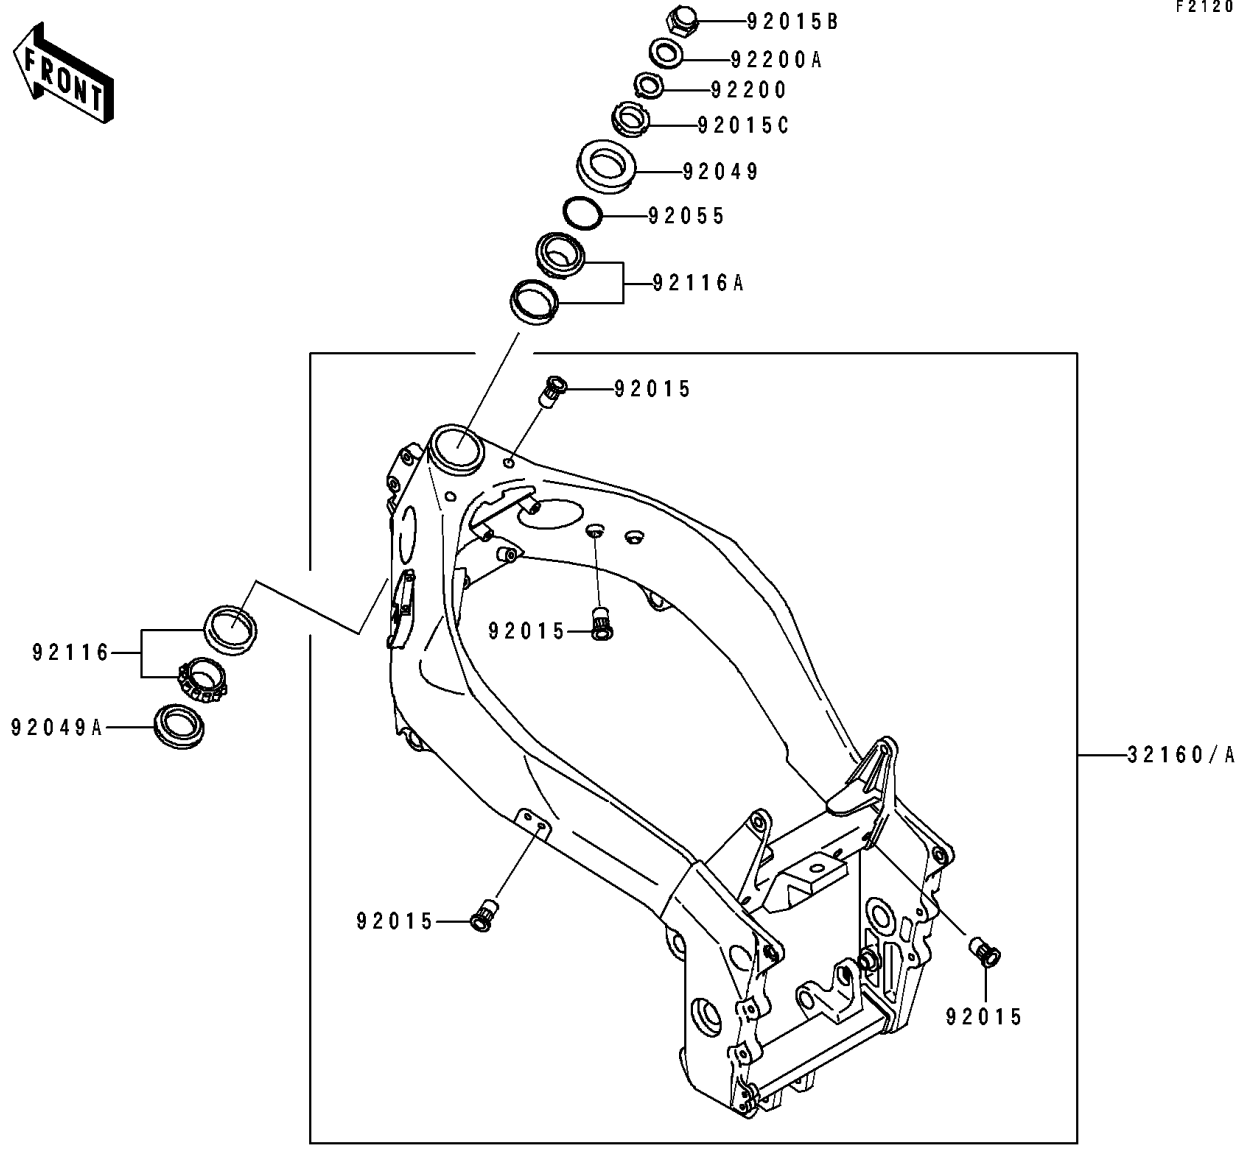

1994 Ninja® ZX™ -7 PARTS DIAGRAM

Frame

F2120

1994 Ninja® ZX™ -7 PARTS LIST

Frame

ITEM NAME	PART NUMBER	QUANTITY
FRAME-COMP,AL,FR,SILVER NO.30 (Ref # 32160)	32160-1267-KF	1
FRAME-COMP,AL,RR,SILVER NO.30 (Ref # 32160B)	32160-1269-KF	1
NUT,POP,6MM,L=16.5 (Ref # 92015)	92015-1792	15
NUT,POP,8MM,L=16.5 (Ref # 92015A)	92015-1793	2
NUT,CAP,25MM (Ref # 92015B)	92015-1847	1
NUT,STEERING STEM,35MM (Ref # 92015C)	92015-1848	1
SEAL-OIL,XXMH 43 75 6.4J (Ref # 92049)	92049-1382	1
SEAL-OIL,XXMHE 43 55 4J (Ref # 92049A)	92049-1383	1
RING-O,34.5X2.0 (Ref # 92055)	92055-1452	1
BEARING-ROLLER,32907JR-2 (Ref # 92116)	92116-1072	1
BEARING-ROLLER,32907JR-3 (Ref # 92116A)	92116-1074	1
WASHER,CLAW,25.5X40X2.3 (Ref # 92200)	92200-1083	1
WASHER,25.5X42X2.3 (Ref # 92200A)	92200-1084	1