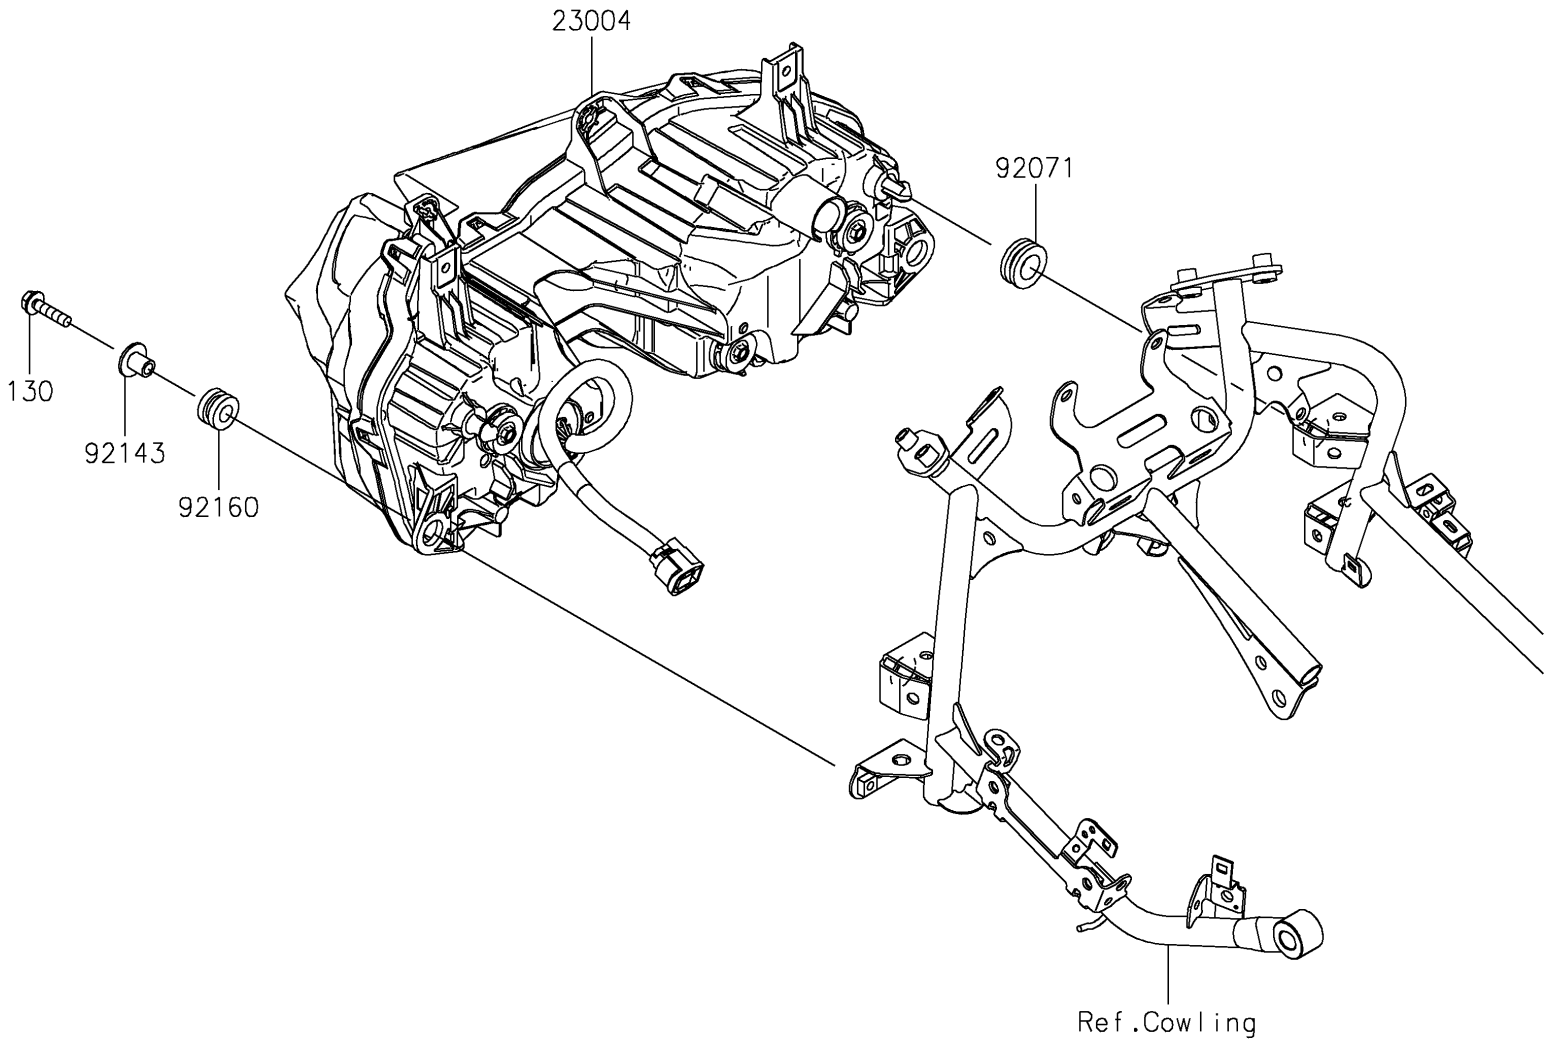

2026 Ninja 500 ABS PARTS DIAGRAM

Headlight(s)

F2710

2026 Ninja 500 ABS PARTS LIST

Headlight(s)

ITEM NAME	PART NUMBER	QUANTITY
LAMP-HEAD,LED (Ref # 23004)	23004-0461	1
GROMMET (Ref # 92071)	92071-1131	2
COLLAR (Ref # 92143)	92143-1353	2
DAMPER,10X20X12 (Ref # 92160)	92160-1167	2
BOLT-FLANGED,6X25 (Ref # 130)	130BB0625	2