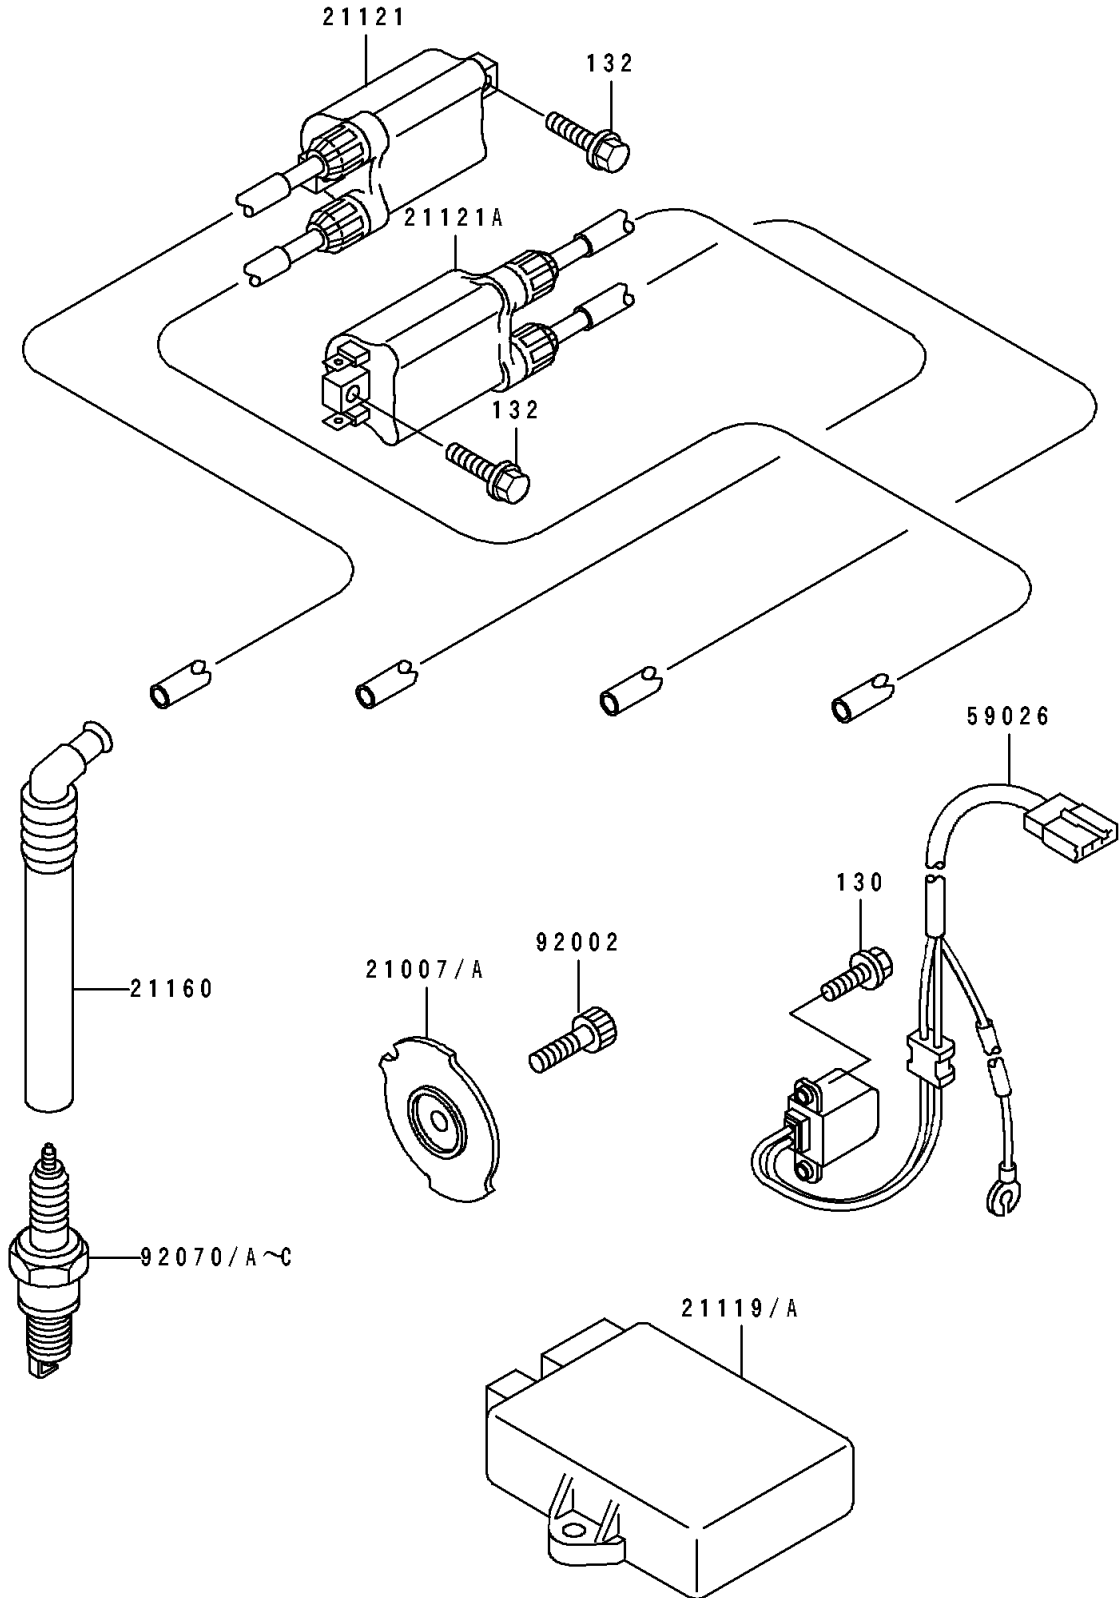

1994 Ninja® ZX™-7 PARTS DIAGRAM

Ignition System

E1830

1994 Ninja® ZX™-7 PARTS LIST

Ignition System

ITEM NAME	PART NUMBER	QUANTITY
ROTOR,PULSING (Ref # 21007)	21007-1222	1
ROTOR,PULSING (Ref # 21007A)	21007-1227	1
IGNITER (Ref # 21119)	21119-1363	1
IGNITER (Ref # 21119A)	21119-1365	1
COIL-IGNITION,#1 (Ref # 21121)	21121-1218	1
COIL-IGNITION,#2 (Ref # 21121A)	21121-1219	1
CAP-ASSY-PLUG (Ref # 21160)	21160-1088	1
COIL-PULSING (Ref # 59026)	59026-1104	1
BOLT,SOCKET,8X20 (Ref # 92002)	92002-1178	1
PLUG-SPARK,CR9E(NGK) (Ref # 92070)	92070-1143	1
PLUG-SPARK,U27ESR-N(ND) (Ref # 92070A)		2
PLUG-SPARK,CR8E(NGK) (Ref # 92070B)	92070-1169	1
BOLT-FLANGED (Ref # 130)	130G0512	1
BOLT-FLANGED-SMALL (Ref # 132)	132G0625	1