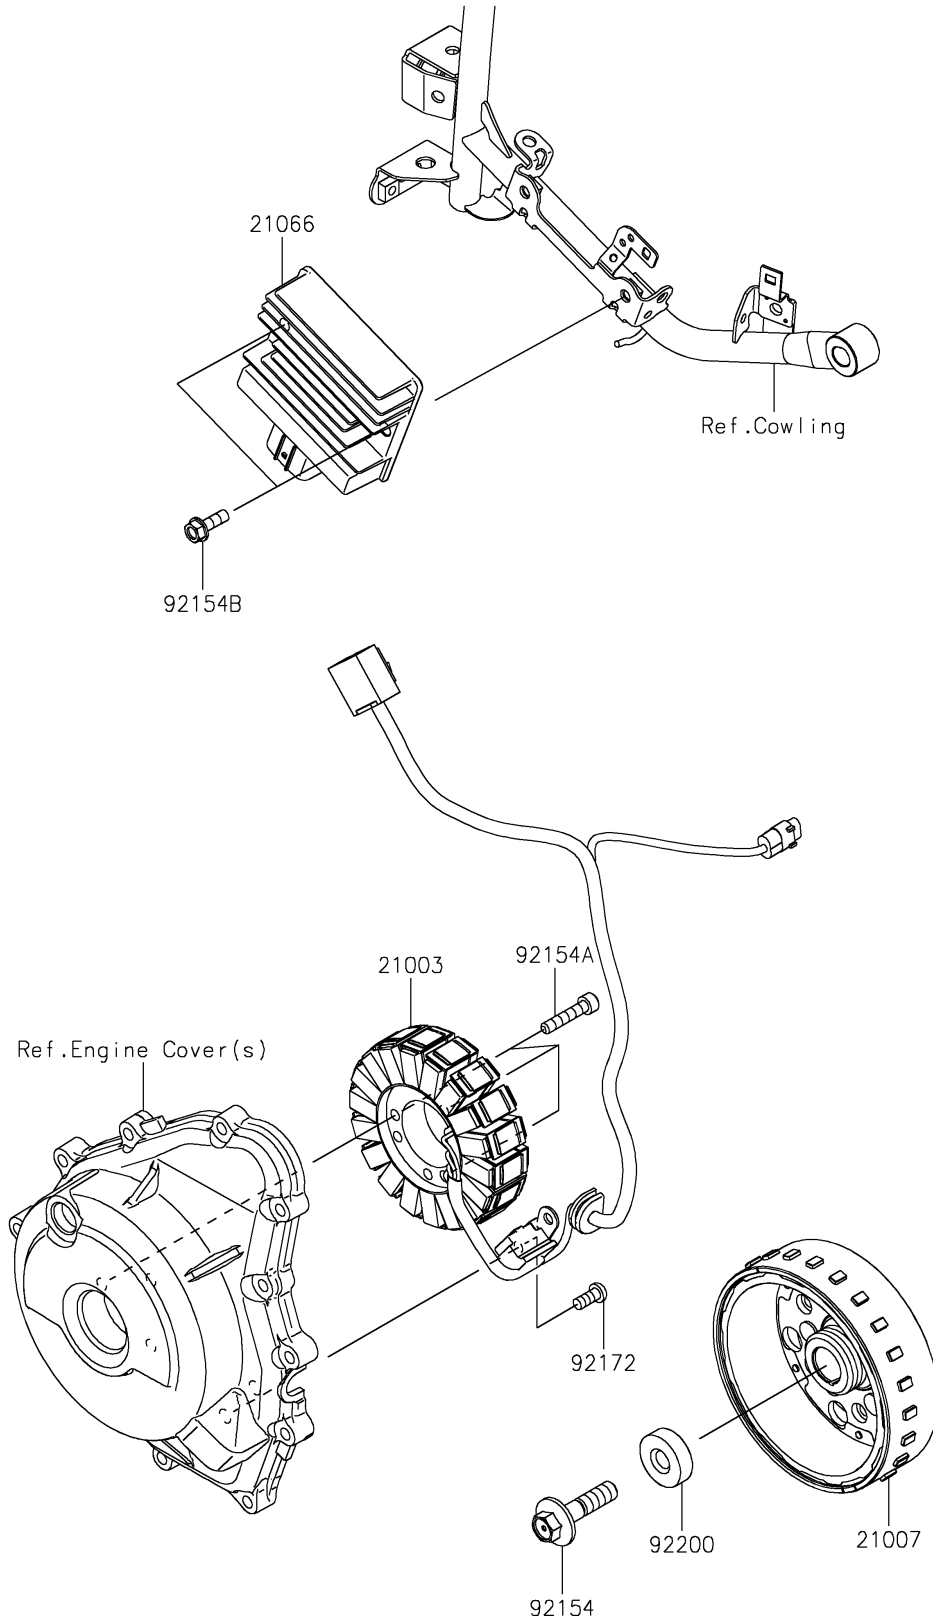

2026 Ninja 500 ABS PARTS DIAGRAM

Generator

E1810

2026 Ninja 500 ABS PARTS LIST

Generator

ITEM NAME	PART NUMBER	QUANTITY
STATOR (Ref # 21003)	21003-0178	1
ROTOR (Ref # 21007)	21007-0736	1
REGULATOR-VOLTAGE (Ref # 21066)	21066-0761	1
BOLT,FLANGED,10X40 (Ref # 92154)	92154-2341	1
BOLT,SOCKET,6X30 (Ref # 92154A)	92154-2820	3
BOLT,FLANGED,6X18 (Ref # 92154B)	92154-2896	2
SCREW,6X14 (Ref # 92172)	92172-1212	2
WASHER,10X30X9 (Ref # 92200)	92200-0790	1