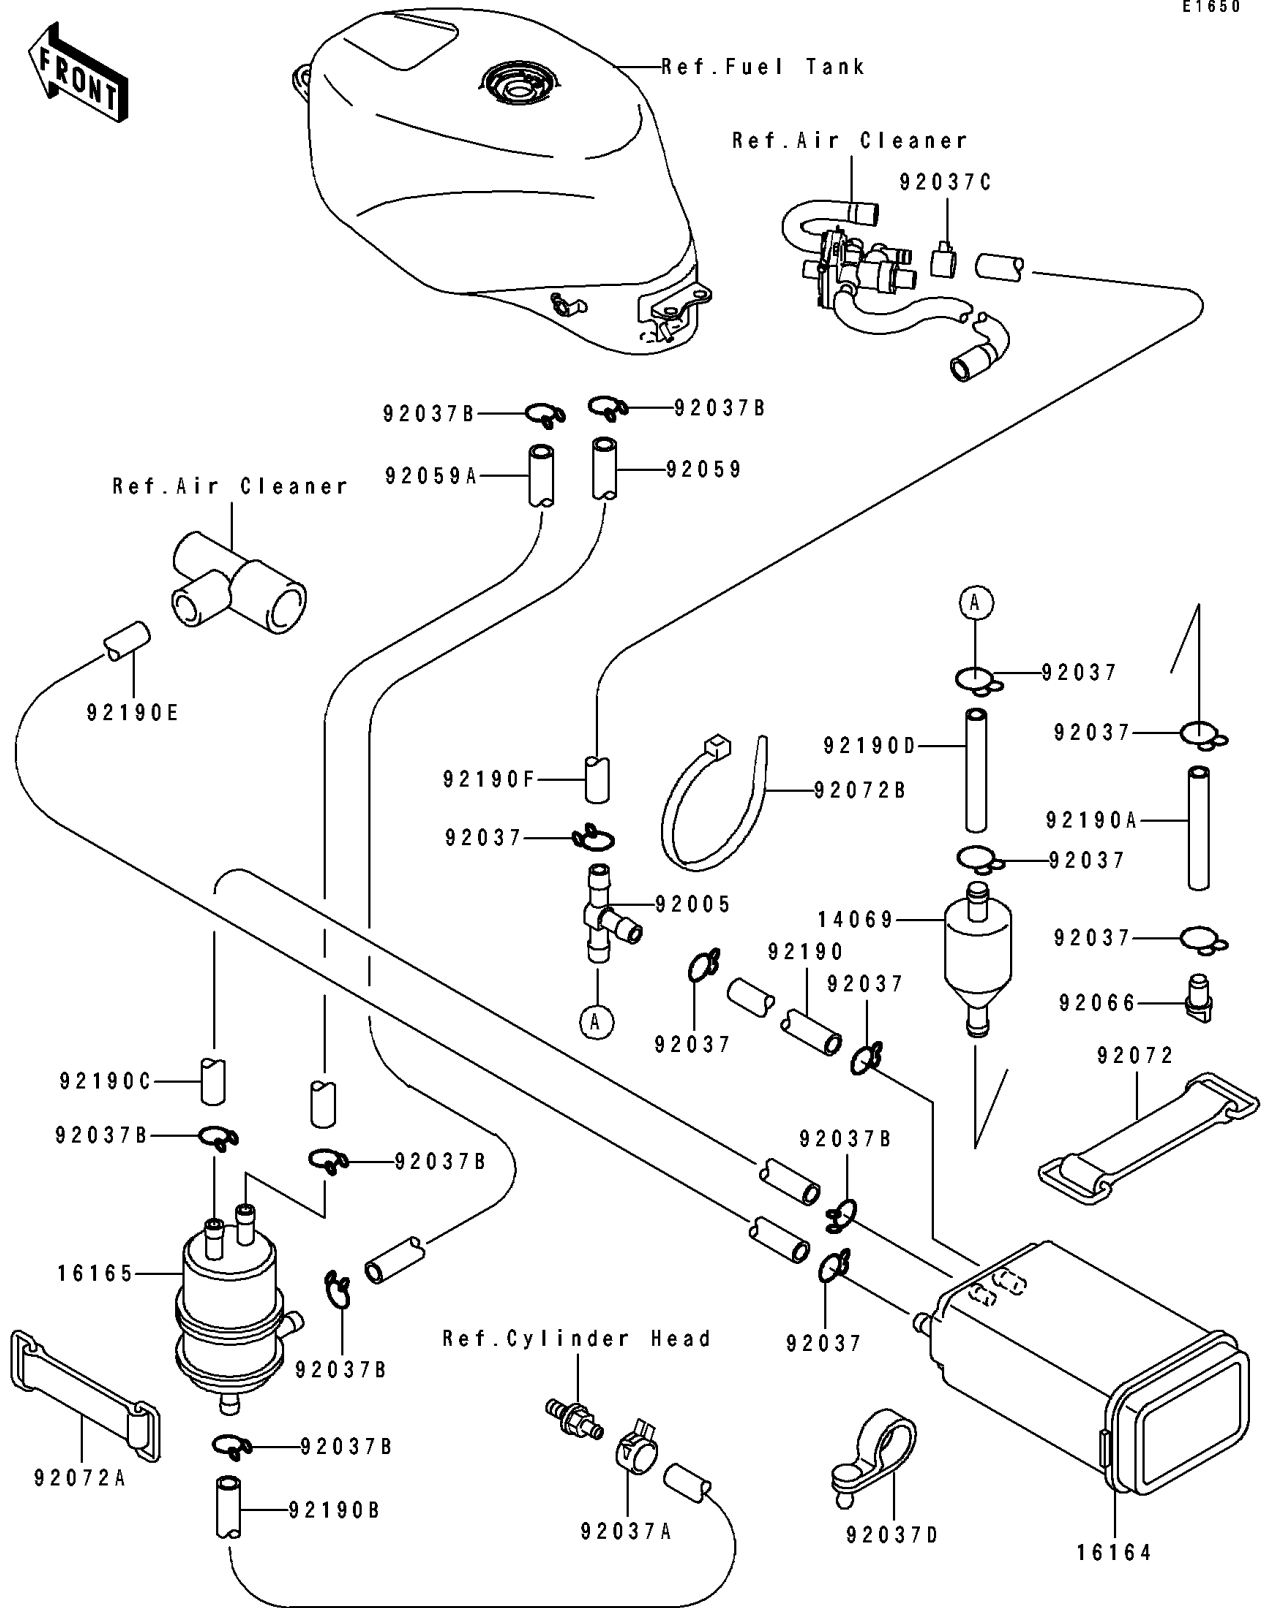

1994 Ninja® ZX™ -7 PARTS DIAGRAM

Fuel Evaporative System

E1650

1994 Ninja® ZX™-7 PARTS LIST

Fuel Evaporative System

ITEM NAME	PART NUMBER	QUANTITY
BREATHER (Ref # 14069)	14069-1051	1
CANISTER (Ref # 16164)	16164-1064	1
SEPARATOR (Ref # 16165)	16165-1001	1
FITTING,T-TYPE (Ref # 92005)	92005-1119	1
CLAMP,HOSE (Ref # 92037)	92037-1104	8
CLAMP,TUBE (Ref # 92037A)	92037-1461	1
CLAMP,TUBE (Ref # 92037B)	92037-147	7
CLAMP (Ref # 92037C)	92037-1861	1
CLAMP (Ref # 92037D)	92037-1903	1
TUBE,5X10X230,RED (Ref # 92059)	92059-1497	1
TUBE,5X10X140,BLUE (Ref # 92059A)	92059-1577	1
PLUG,DRAIN (Ref # 92066)	92066-1211	1
BAND,L=142.1 (Ref # 92072)	92072-006	1
BAND,L=50 (Ref # 92072A)	92072-066	1
BAND,L=185 (Ref # 92072B)	92072-1195	3
TUBE,7X12X840,YELLOW (Ref # 92190)	92190-1176	1
TUBE,7X12X160 (Ref # 92190A)	92190-1201	1
TUBE,5X10X438,WHITE (Ref # 92190B)	92190-1216	1
TUBE,5X10X668,BLUE (Ref # 92190C)	92190-1228	1
TUBE,7X12X110 (Ref # 92190D)	92190-1242	1
TUBE,7X12X1130,GREEN (Ref # 92190E)	92190-1251	1
TUBE,L=440,YELLOW (Ref # 92190F)	92190-1338	1