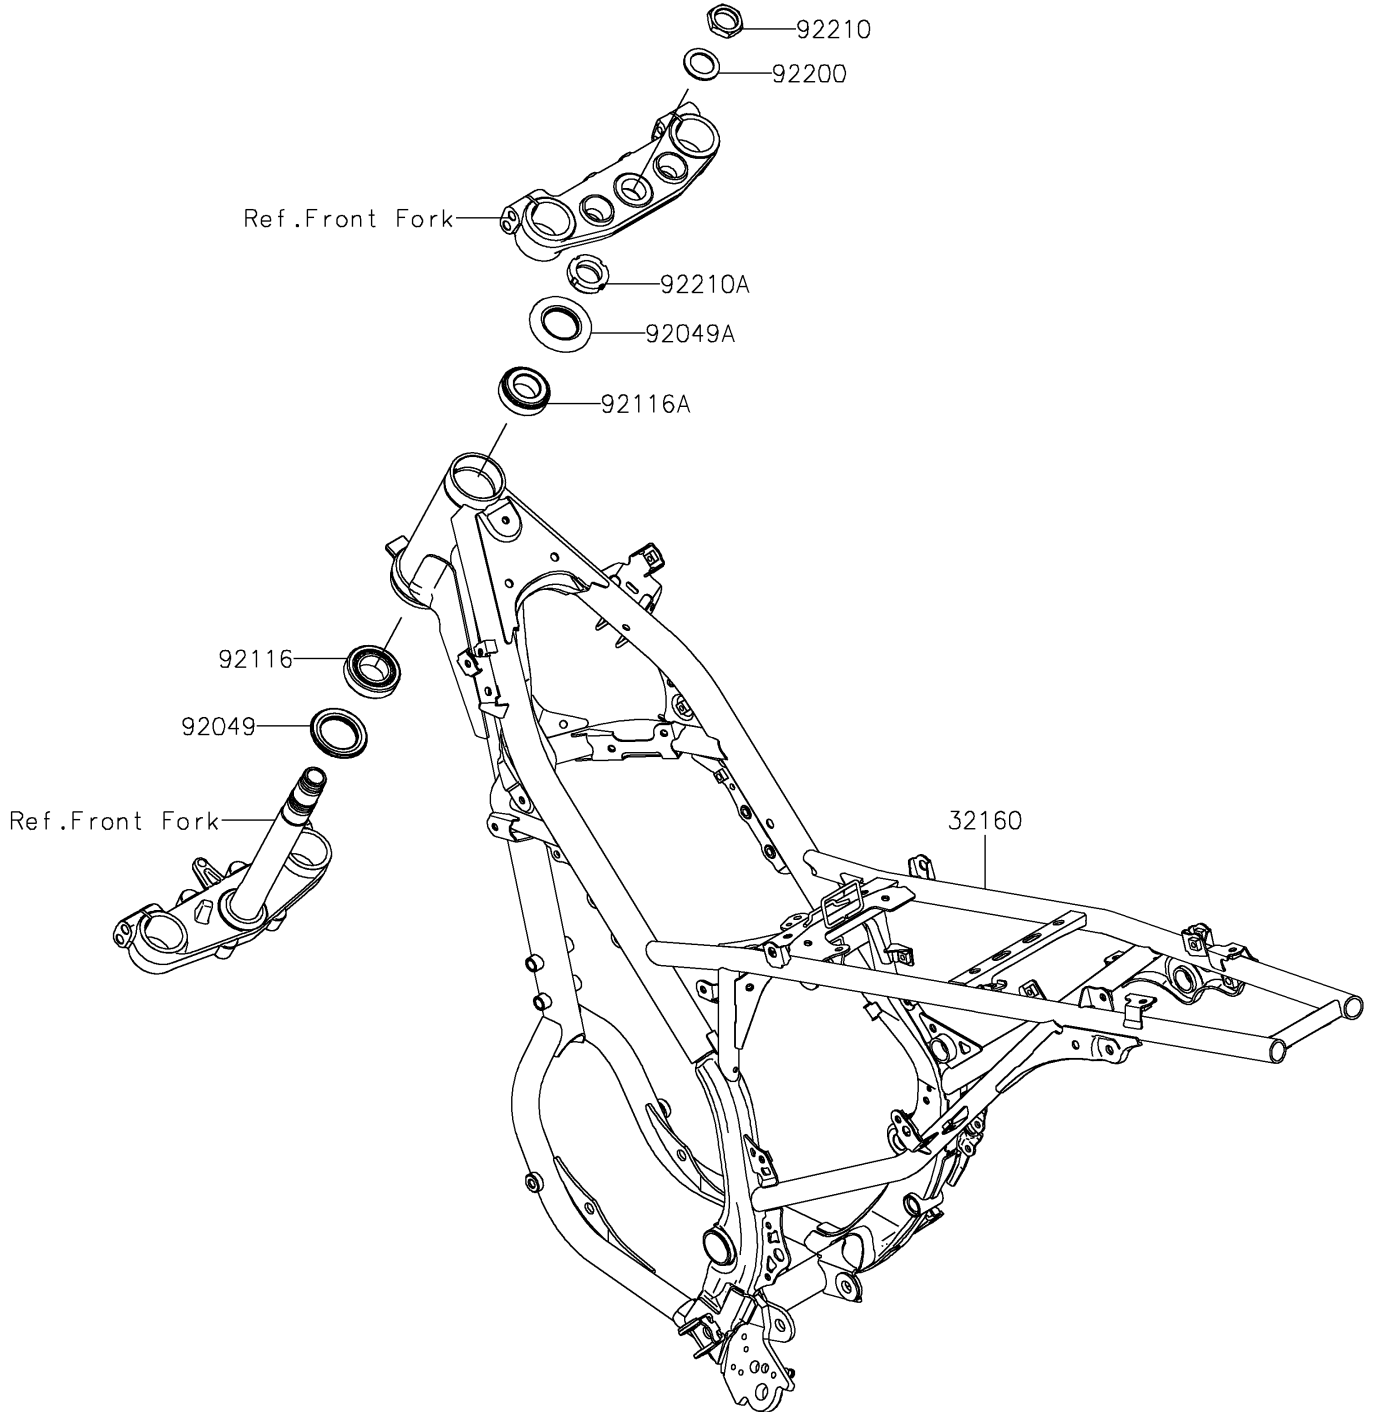

# 2025 KLX® 230R S PARTS DIAGRAM

Frame

F2120

## 2025 KLX® 230R S PARTS LIST

### Frame

ITEM NAME	PART NUMBER	QUANTITY
FRAME-COMP,P.SILVER (Ref # 32160)	32160-2028-458	1
SEAL-OIL,XMHE36X52X4J (Ref # 92049)	92049-1162	1
SEAL-OIL,STEERING STEM (Ref # 92049A)	92049-1214	1
BEARING-ROLLER,HR320/28XJ (Ref # 92116)	92116-1009	1
BEARING-ROLLER,HICAP 32005JR (Ref # 92116A)	92116-1052	1
WASHER,STEERING STEM (Ref # 92200)	92200-0517	1
NUT,STEERING STEM,22MM (Ref # 92210)	92210-1521	1
NUT,STEERING STEM,25MM (Ref # 92210A)	92210-1754	1