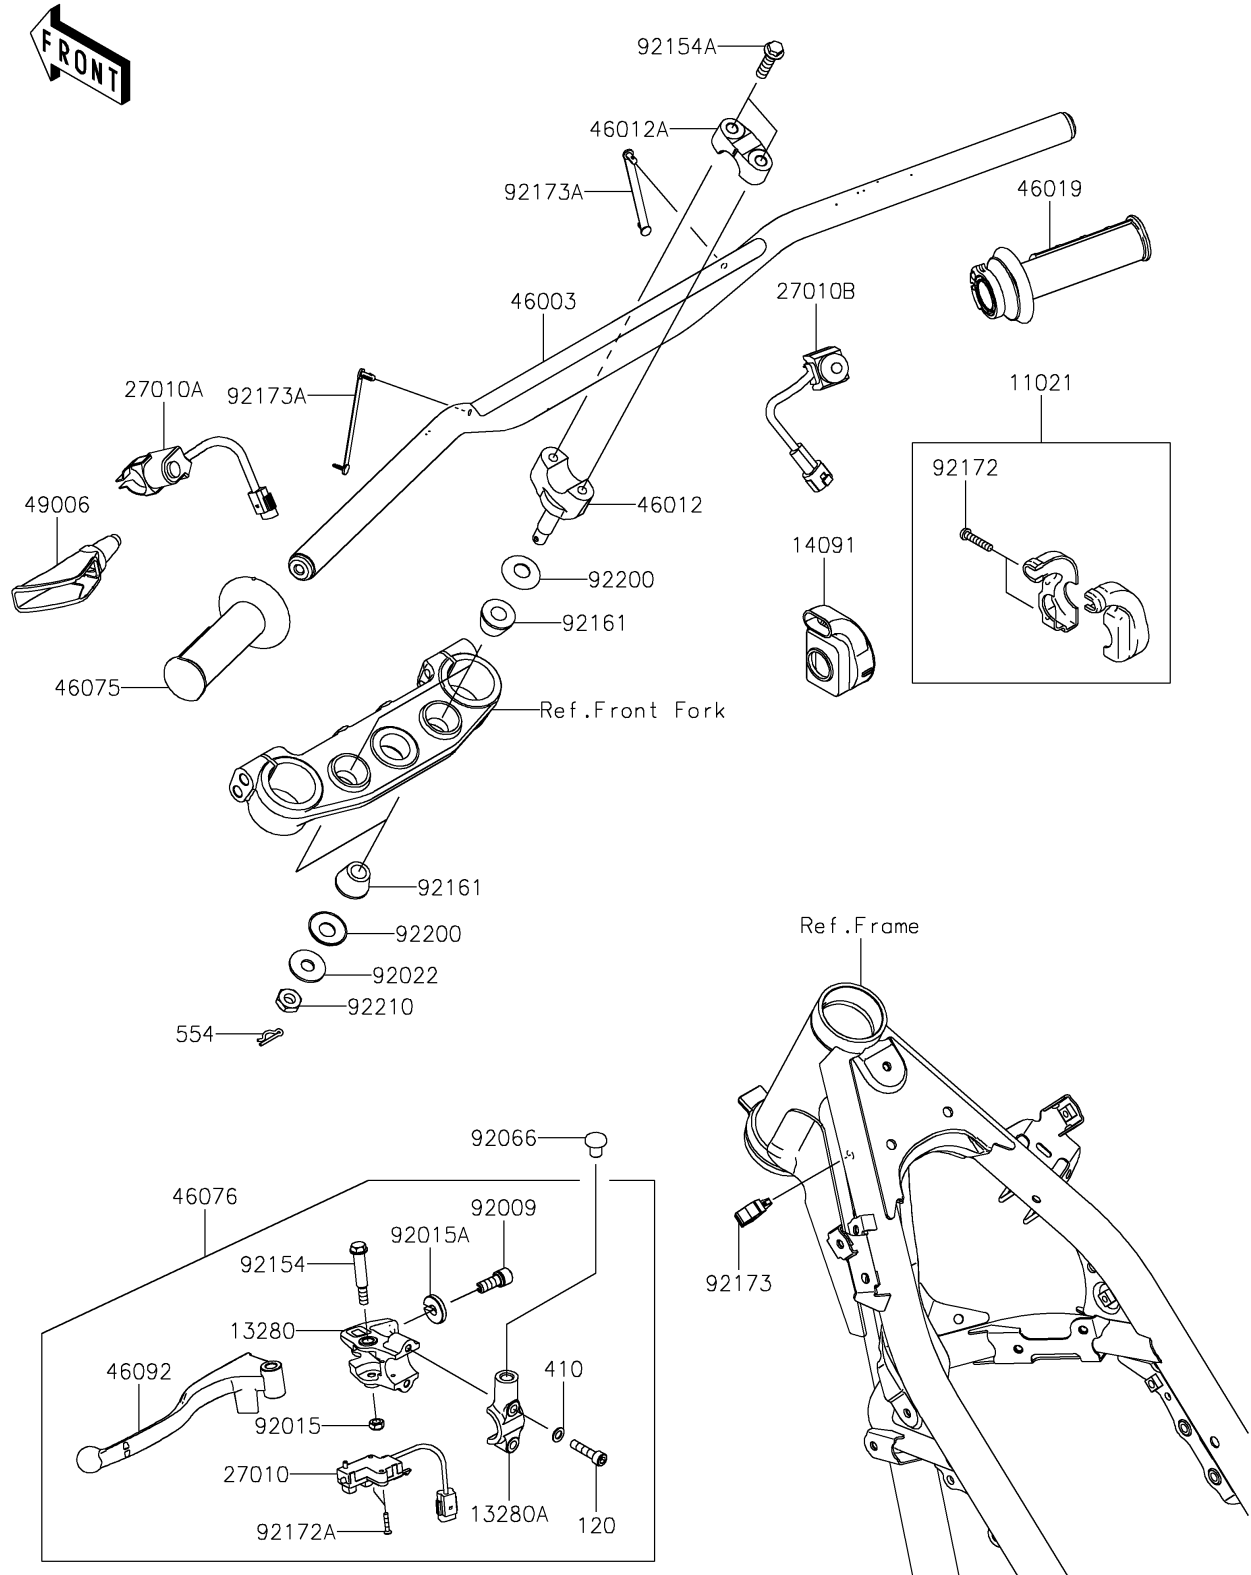

# 2025 KLX230R PARTS DIAGRAM

Handlebar

F2310

## 2025 KLX230R PARTS LIST

### Handlebar

ITEM NAME	PART NUMBER	QUANTITY
CASE-ASSY,THROTTLE (Ref # 11021)	11021-0035	1
HOLDER,LEVER (Ref # 13280)	13280-0929	1
HOLDER,MIRROR (Ref # 13280A)	13280-0930	1
COVER,THROTTLE CASE (Ref # 14091)	14091-0182	1
SWITCH,CLUTCH (Ref # 27010)	27010-0905	1
SWITCH,ENGINE STOP (Ref # 27010A)	27010-0927	1
SWITCH,ENGINE START (Ref # 27010B)	27010-0928	1
HANDLE,P.SILVER (Ref # 46003)	46003-0843-458	1
HOLDER-HANDLE,LWR,P.SILVER (Ref # 46012)	46012-0075-458	2
HOLDER-HANDLE,UPP,P.SILVER (Ref # 46012A)	46012-0380-458	2
GRIP-ASSY,THROTTLE (Ref # 46019)	46019-0041	1
GRIP,LH (Ref # 46075)	46075-0072	1
LEVER-ASSY-GRIP,CLUTCH (Ref # 46076)	46076-0200	1
LEVER-GRIP,CLUTCH (Ref # 46092)	46092-0586	1
BOOT,LEVER HOLDER (Ref # 49006)	49006-0080	1
SCREW,CABLE ADJUST,8MM,BLACK (Ref # 92009)	92009-1134	1
NUT,LOCK,6MM,BLACK (Ref # 92015)	92015-1191	1
NUT,CABLE ADJUST LOCK,8MM,BLK (Ref # 92015A)	92015-1197	1
WASHER,10.2X28X2 (Ref # 92022)	92022-1088	2
PLUG (Ref # 92066)	92066-0965	1
BOLT,FLANGED,6X44 (Ref # 92154)	92154-2331	1
BOLT,FLANGED,8X30 (Ref # 92154A)	92154-7282	4
DAMPER,12X26X19 (Ref # 92161)	92161-2116	4
SCREW,5X20 (Ref # 92172)	92172-0069	2
SCREW,3X16 (Ref # 92172A)	92172-0183	2
CLAMP (Ref # 92173)	92173-2074	1
CLAMP,SPEED,L=80.5 (Ref # 92173A)	92173-2736	2
WASHER,12.5X27.6X1.2 (Ref # 92200)	92200-0872	4
NUT,LOCK,10MM (Ref # 92210)	92210-1672	2

### Handlebar

ITEM NAME	PART NUMBER	QUANTITY
BOLT-SOCKET,6X25 (Ref # 120)	120CB0625	2
WASHER-PLAIN-SMALL,6MM (Ref # 410)	410AB0600	2
PIN-SNAP (Ref # 554)	554DA0800	2