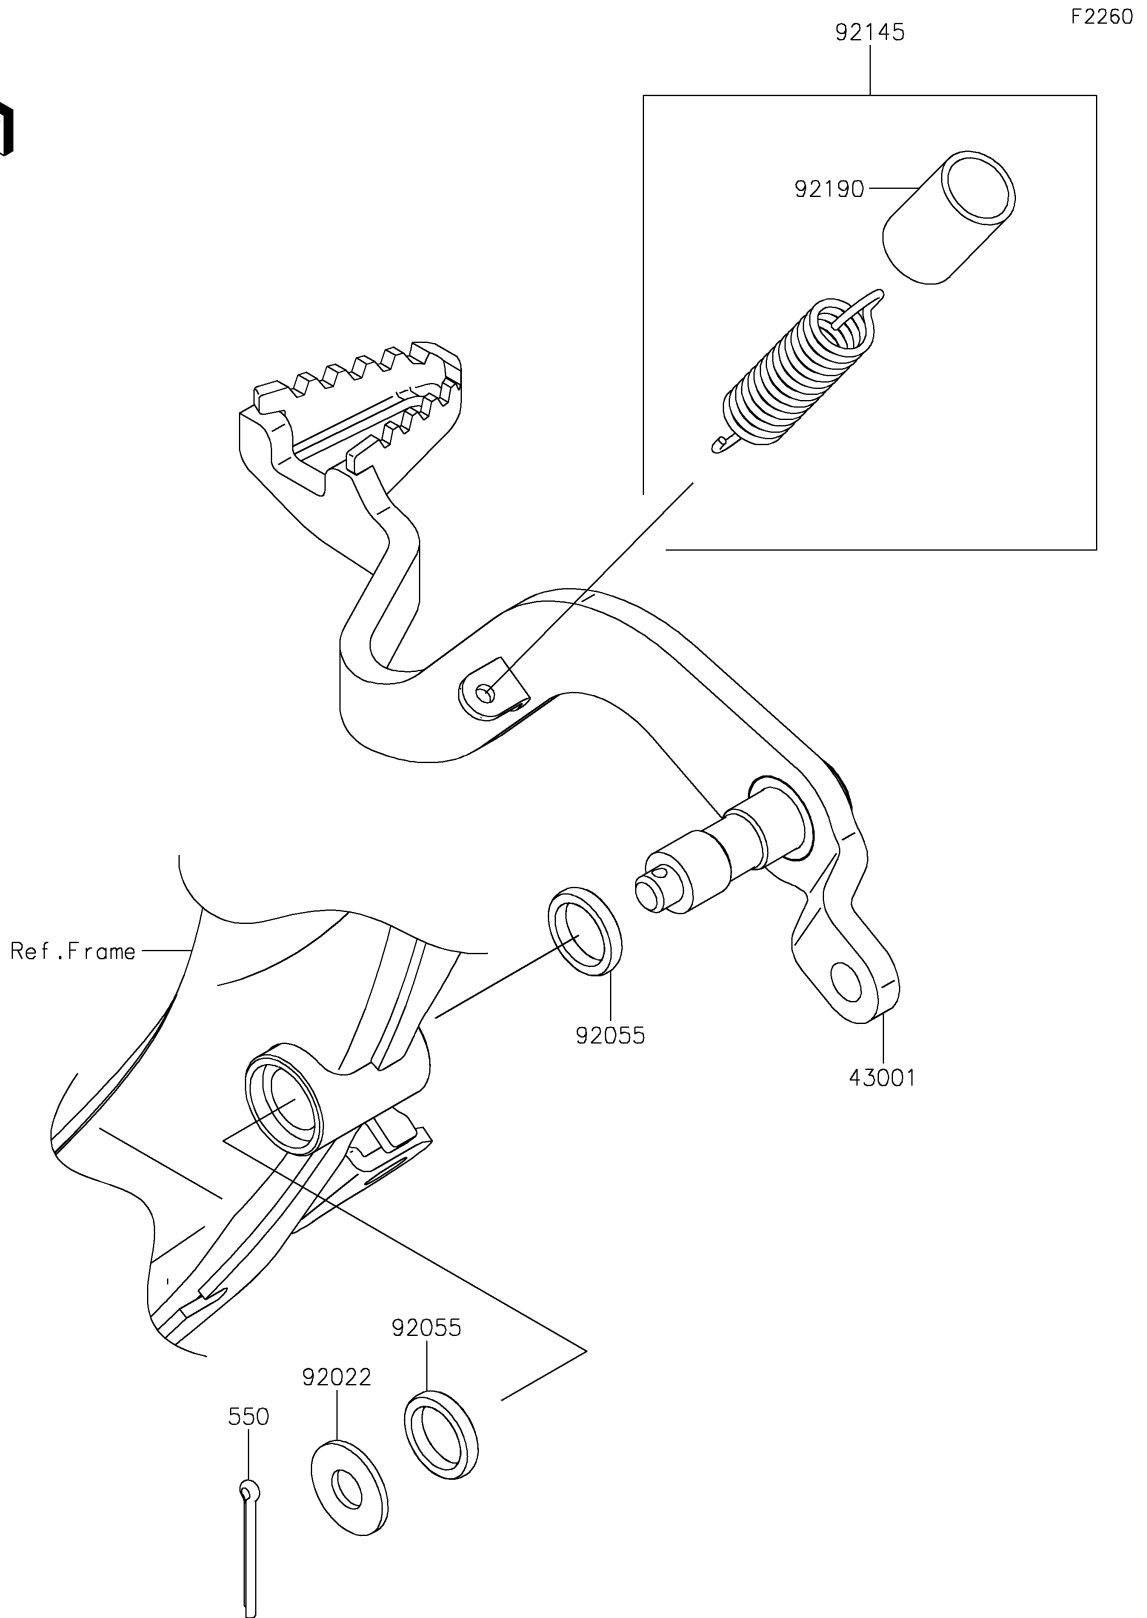

2026 KLX230R

PARTS DIAGRAM

Brake Pedal

2026 KLX230R

PARTS LIST

Brake Pedal

ITEM NAME	PART NUMBER	QUANTITY
LEVER-BRAKE (Ref # 43001)	43001-0792	1
WASHER,8.5X20X1.6 (Ref # 92022)	92022-1561	1
RING-O,13.1X2.7 (Ref # 92055)	92055-0768	2
SPRING,BRAKE PEDAL RETURN (Ref # 92145)	92145-0684	1
TUBE,13X16X25 (Ref # 92190)	92190-1488	1
PIN-COTTER,2.5X25 (Ref # 550)	550AA2525	1