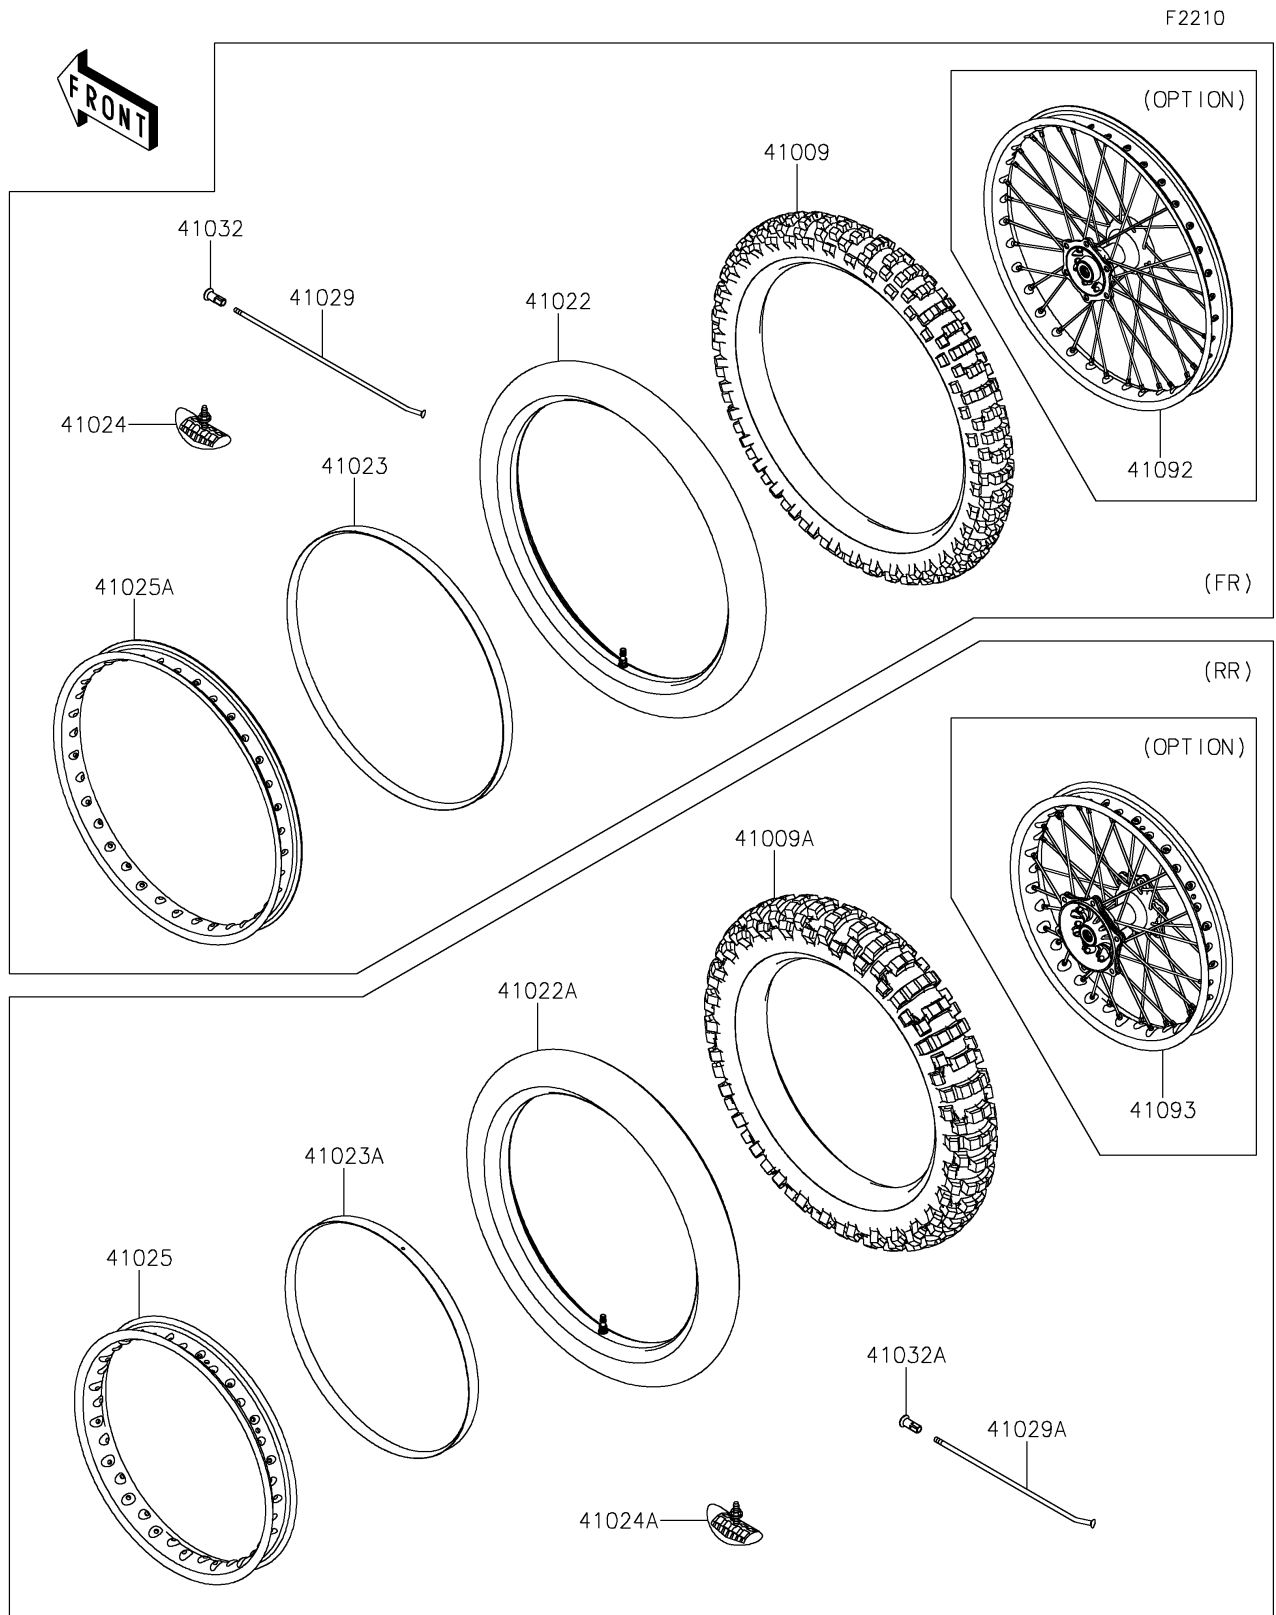

2026 KLX230R

PARTS DIAGRAM

Wheels/Tires