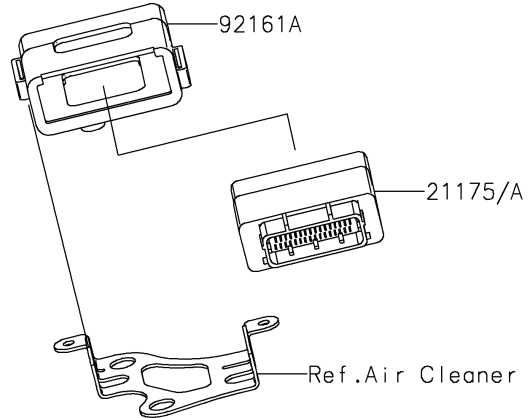

2025 KLX® 230R PARTS DIAGRAM

Fuel Injection

E1530

2025 KLX® 230R PARTS LIST

Fuel Injection

ITEM NAME	PART NUMBER	QUANTITY
CONTROL UNIT-ELECTRONIC (Ref # 21175)	21175-2090	1
CONTROL UNIT-ELECTRONIC (Ref # 21175A)	21175-2091	1
SENSOR,VEHICLE-DOWN (Ref # 21176)	21176-0704	1
SENSOR,ENGINE TEMP (Ref # 21176A)	21176-0898	1
SENSOR,OXYGEN (Ref # 21176B)	21176-1231	1
DAMPER (Ref # 92161)	92161-0951	1
DAMPER,ECU (Ref # 92161A)	92161-2101	1