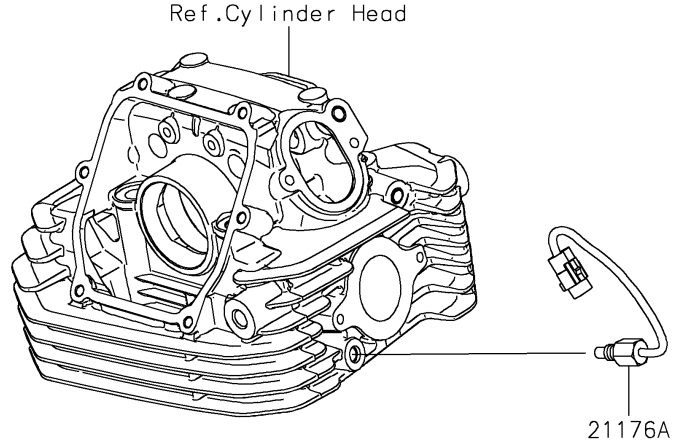

2025 KLX® 230R PARTS DIAGRAM

Fuel Injection

E1530

2025 KLX® 230R PARTS LIST

Fuel Injection

ITEM NAME	PART NUMBER	QUANTITY
CONTROL UNIT-ELECTRONIC (Ref # 21175)	21175-2090	1
CONTROL UNIT-ELECTRONIC (Ref # 21175A)	21175-2091	1
SENSOR,VEHICLE-DOWN (Ref # 21176)	21176-0704	1
SENSOR,ENGINE TEMP (Ref # 21176A)	21176-0898	1
SENSOR,OXYGEN (Ref # 21176B)	21176-1231	1
DAMPER (Ref # 92161)	92161-0951	1
DAMPER,ECU (Ref # 92161A)	92161-2101	1