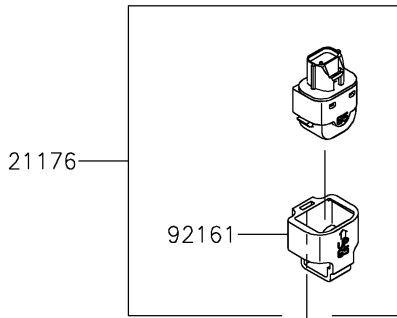

2025 KLX® 230R PARTS DIAGRAM

Fuel Injection

E1530

2025 KLX® 230R PARTS LIST

Fuel Injection

ITEM NAME	PART NUMBER	QUANTITY
CONTROL UNIT-ELECTRONIC (Ref # 21175)	21175-2090	1
CONTROL UNIT-ELECTRONIC (Ref # 21175A)	21175-2091	1
SENSOR,VEHICLE-DOWN (Ref # 21176)	21176-0704	1
SENSOR,ENGINE TEMP (Ref # 21176A)	21176-0898	1
SENSOR,OXYGEN (Ref # 21176B)	21176-1231	1
DAMPER (Ref # 92161)	92161-0951	1
DAMPER,ECU (Ref # 92161A)	92161-2101	1