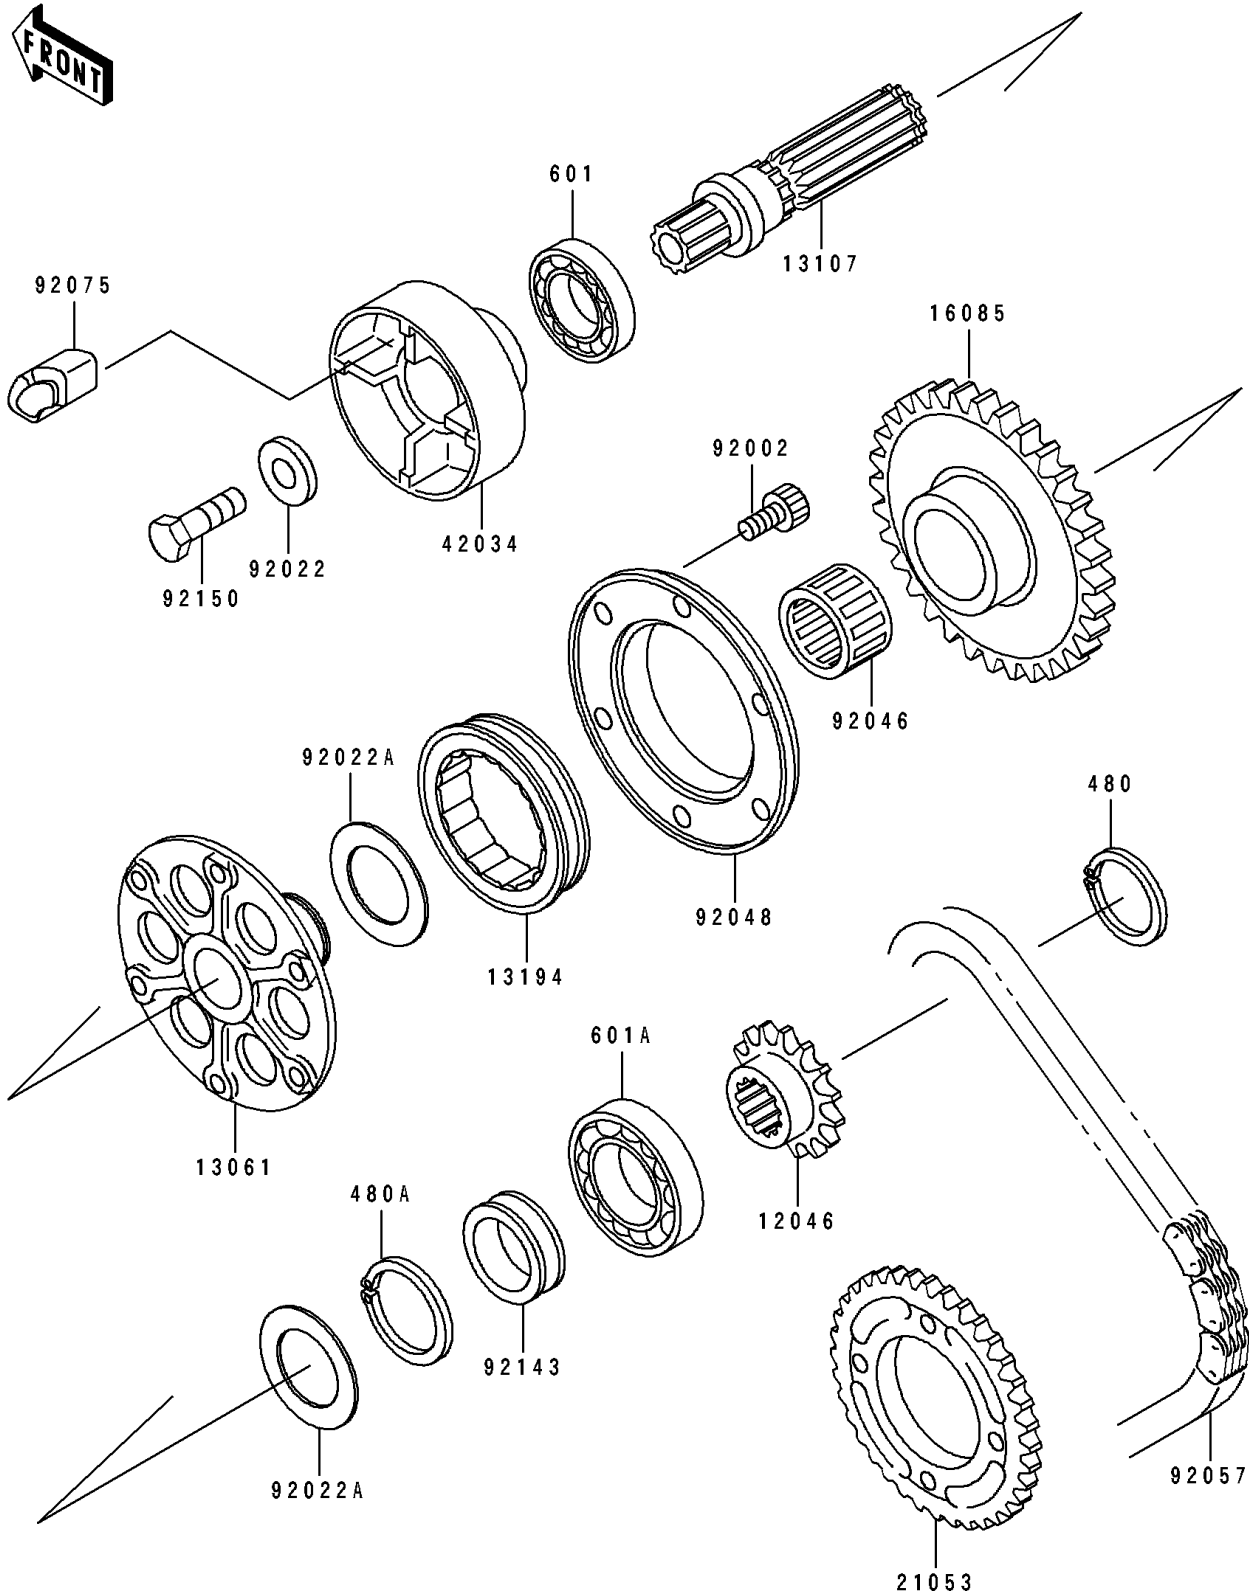

## 1994 Ninja® ZX™-7 PARTS DIAGRAM

Generator Shaft

E1324

## 1994 Ninja® ZX™-7 PARTS LIST

Generator Shaft

ITEM NAME	PART NUMBER	QUANTITY
SPROCKET,DRIVEN,GENERATOR (Ref # 12046)	12046-1127	1
BOSS,ONEWAY CLUTCH (Ref # 13061)	13061-1197	1
SHAFT,ONEWAY CLUTCH (Ref # 13107)	13107-1277	1
CLUTCH-ONEWAY (Ref # 13194)	13194-1095	1
GEAR,ONEWAY CLUTCH (Ref # 16085)	16085-1173	1
SPROCKET-ASSY (Ref # 21053)	21053-1063	1
COUPLING (Ref # 42034)	42034-1055	1
BOLT,SOCKET,6X12 (Ref # 92002)	92002-1796	1
WASHER,8X22X3 (Ref # 92022)	92022-1518	1
WASHER,25.3X32X0.5 (Ref # 92022A)	92022-225	1
BEARING-NEEDLE,K253020S (Ref # 92046)	92046-1022	1
RACE,ONEWAY CLUTCH (Ref # 92048)	92048-1068	1
CHAIN,GENERATOR,81RH2515M (Ref # 92057)	92057-1322	1
DAMPER,COUPLING (Ref # 92075)	92075-1790	1
COLLAR (Ref # 92143)	92143-1466	1
BOLT (Ref # 92150)	92150-1488	1
CIRCLIP-TYPE-C,20MM (Ref # 480)	480J2000	1
CIRCLIP-TYPE-C,25MM (Ref # 480A)	480J2500	1
BEARING-BALL,#6203 (Ref # 601)	601A6203	1
BEARING-BALL,#6204C3 (Ref # 601A)	601B6204	1