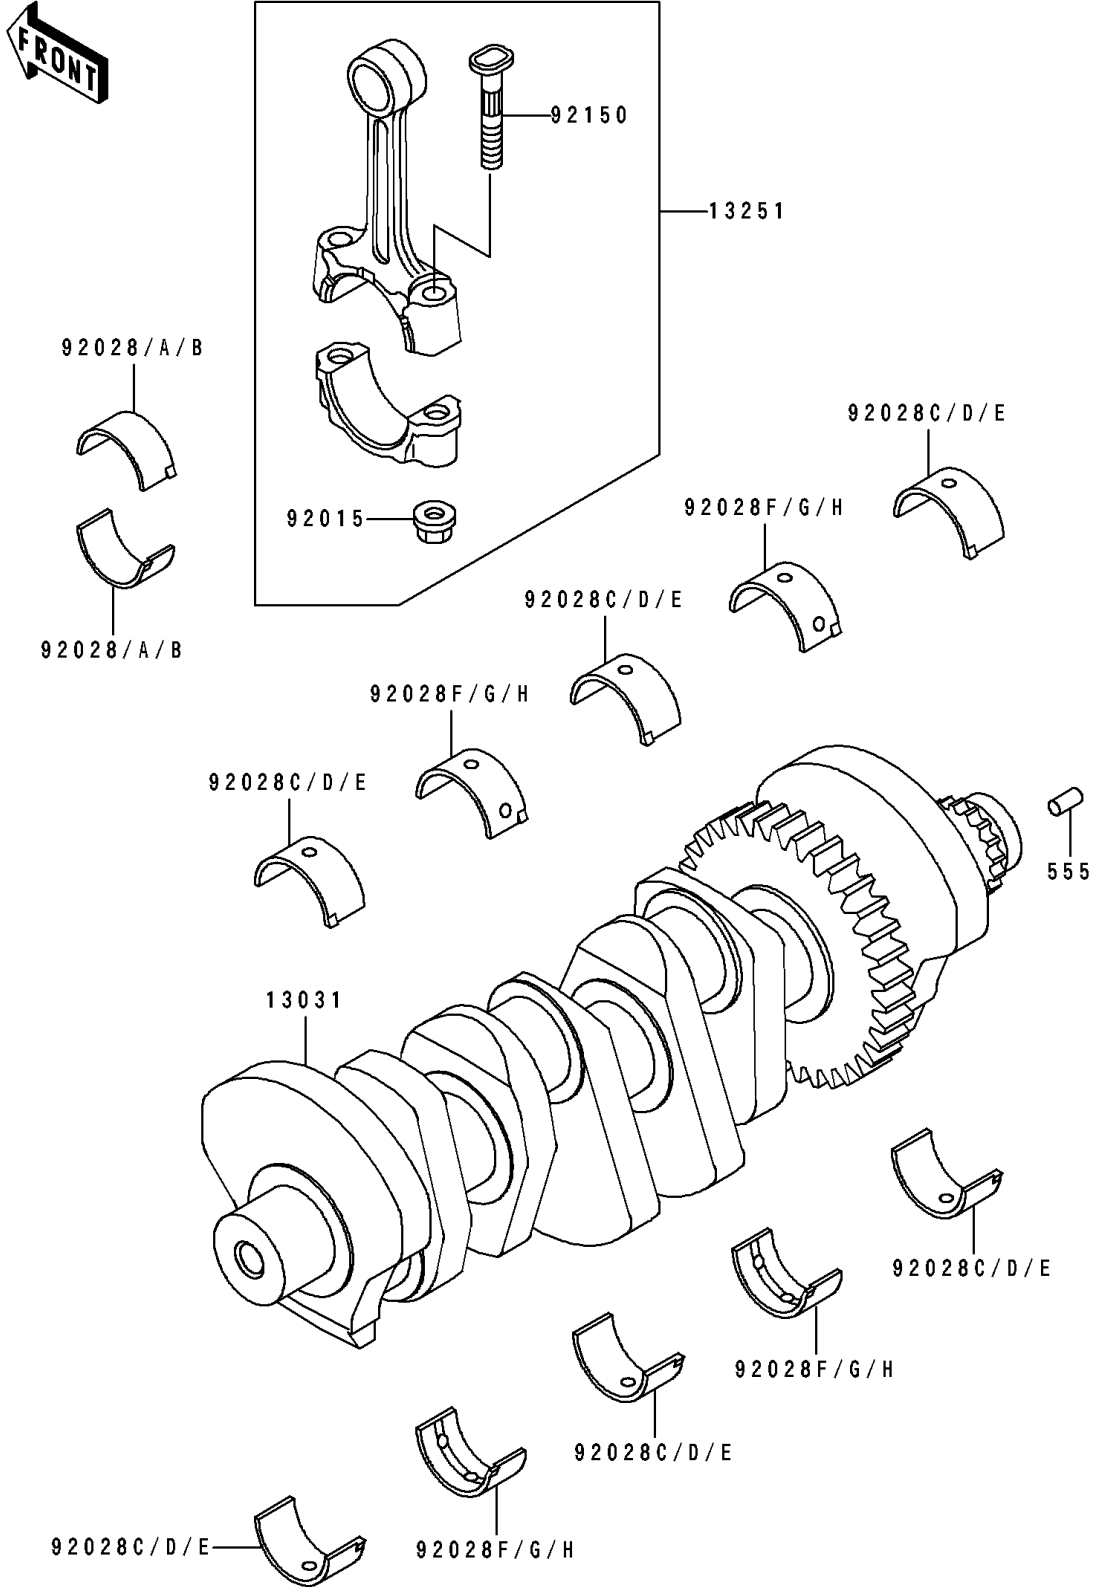

1994 Ninja® ZX™ -7 PARTS DIAGRAM

Crankshaft

E1321

1994 Ninja® ZX™ -7 PARTS LIST

Crankshaft

ITEM NAME	PART NUMBER	QUANTITY
CRANKSHAFT-COMP (Ref # 13031)	13031-1354	1
ROD-ASSY-CONNECTING,G (Ref # 13251)	13251-1097-GG	4
NUT,FLANGED,8MM (Ref # 92015)	92015-1311	8
BUSHING,CONNECTING ROD,BLUE (Ref # 92028)	92028-1623	8
BUSHING,CONNECTING ROD,BLACK (Ref # 92028A)	92028-1624	AR
BUSHING,CONNECTING ROD,BROWN (Ref # 92028B)	92028-1625	AR
BUSHING,CRANKSHAFT,#1&3&5,BLUE (Ref # 92028C)	92028-1626	6
BUSHING,CRANKSHAFT,1&3&5,BLACK (Ref # 92028D)	92028-1627	AR
BUSHING,CRANKSHAFT,1&3&5,BROWN (Ref # 92028E)	92028-1628	AR
BUSHING,CRANKSHAFT,#2,BLUE (Ref # 92028F)	92028-1629	4
BUSHING,CRANKSAHFT,#2,BLACK (Ref # 92028G)	92028-1630	AR
BUSHING,CRANKSAHFT,#2,BROWN (Ref # 92028H)	92028-1631	AR
BOLT,CONNECTING ROD,8MM (Ref # 92150)	92150-1216	8
PIN-SPRING,4X8 (Ref # 555)	555A0408	1