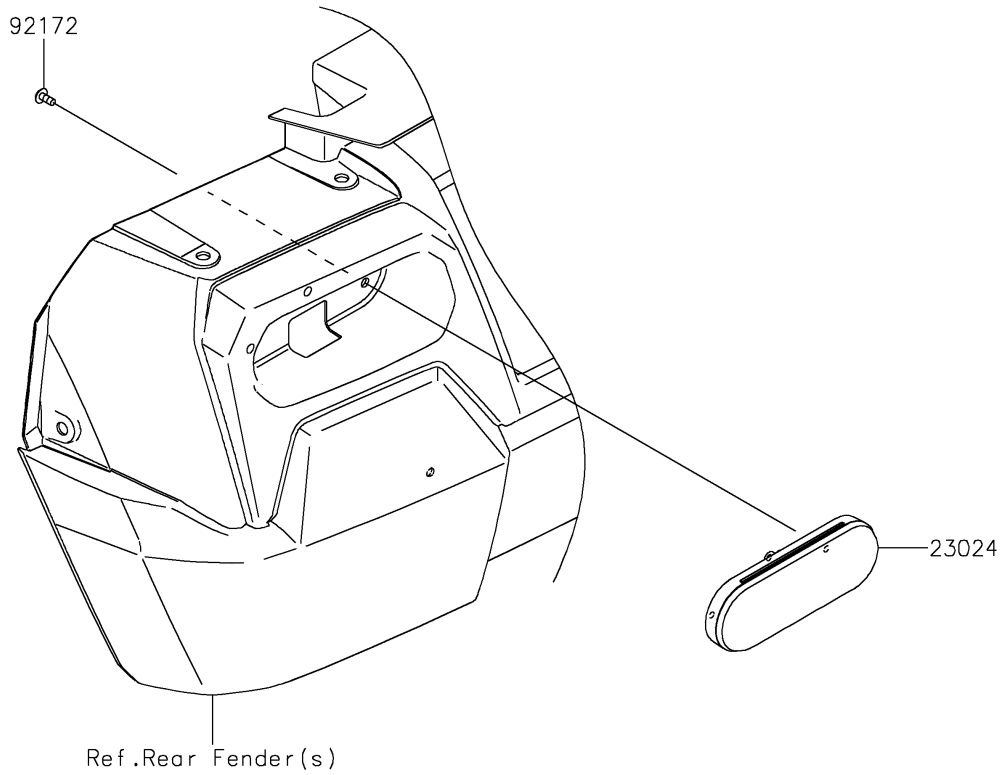

2025 NAV® 4e LE PARTS DIAGRAM

Taillight(s)

F2720

2025 NAV® 4e LE PARTS LIST

Taillight(s)

ITEM NAME	PART NUMBER	QUANTITY
LAMP-ASSY-TAIL,LED (Ref # 23024)	23024-0011	2
SCREW,5X12 (Ref # 92172)	92172-3714	6