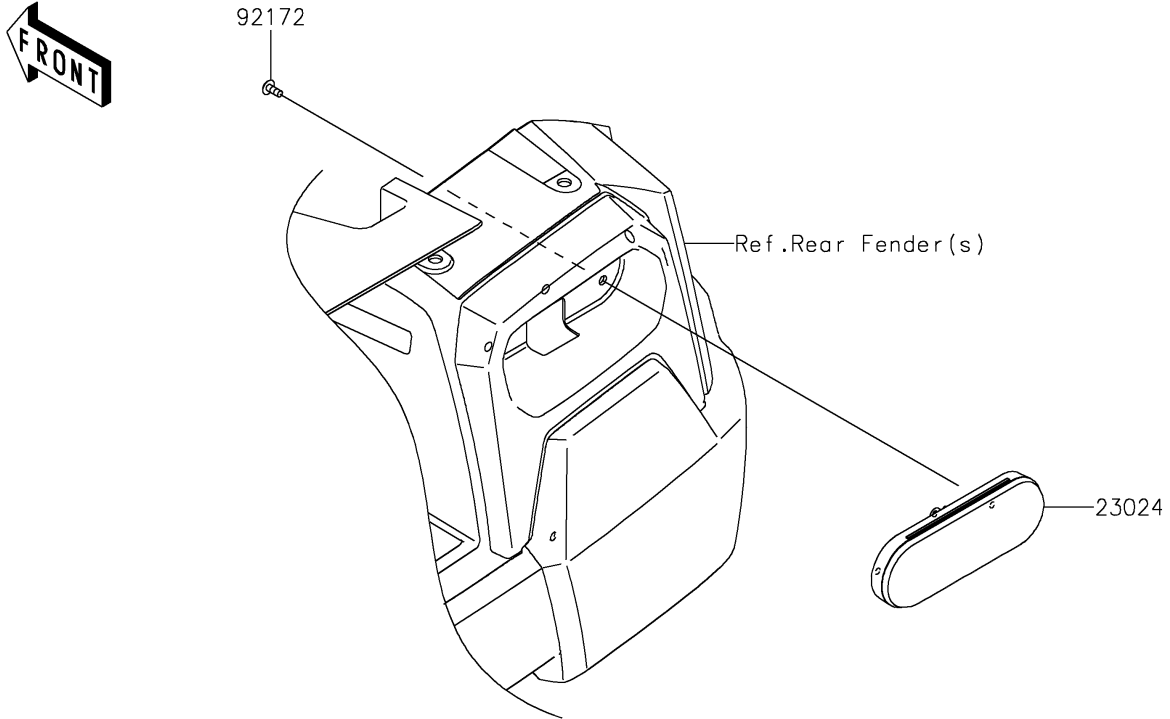

2025 NAV® 4e LE PARTS DIAGRAM

Taillight(s)

F2720

2025 NAV® 4e LE PARTS LIST

Taillight(s)

ITEM NAME	PART NUMBER	QUANTITY
LAMP-ASSY-TAIL,LED (Ref # 23024)	23024-0011	2
SCREW,5X12 (Ref # 92172)	92172-3714	6