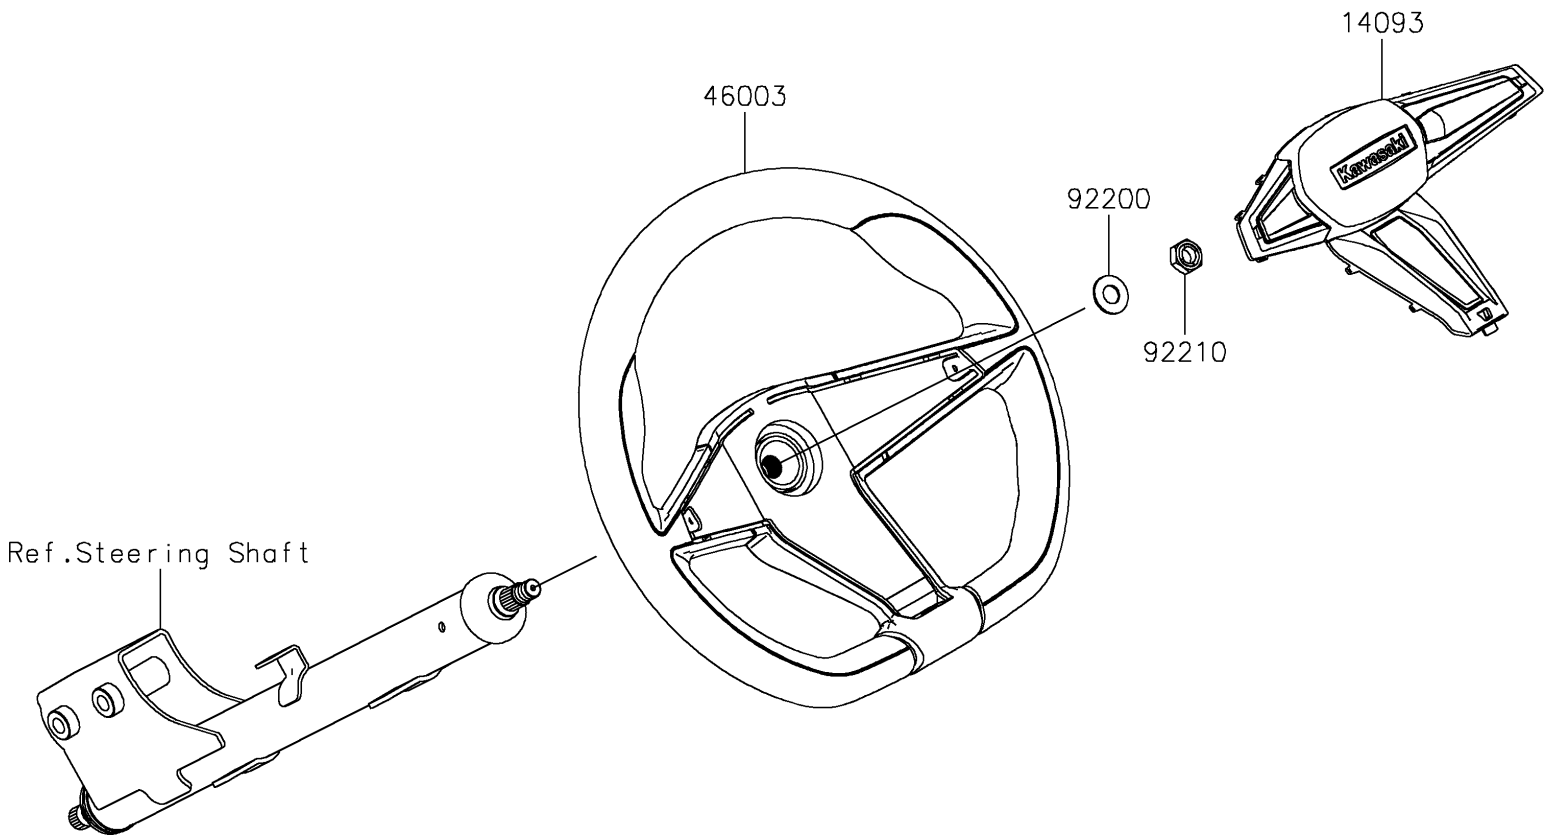

2025 NAV[®] 4e LE PARTS DIAGRAM

Steering Wheel

F2311

2025 NAV® 4e LE PARTS LIST

Steering Wheel

ITEM NAME	PART NUMBER	QUANTITY
COVER,HORN (Ref # 14093)	14093-1346	1
HANDLE (Ref # 46003)	46003-0824	1
WASHER,12.1X25X1.6 (Ref # 92200)	92200-0455	1
NUT,LOCK,12MM (Ref # 92210)	92210-1249	1