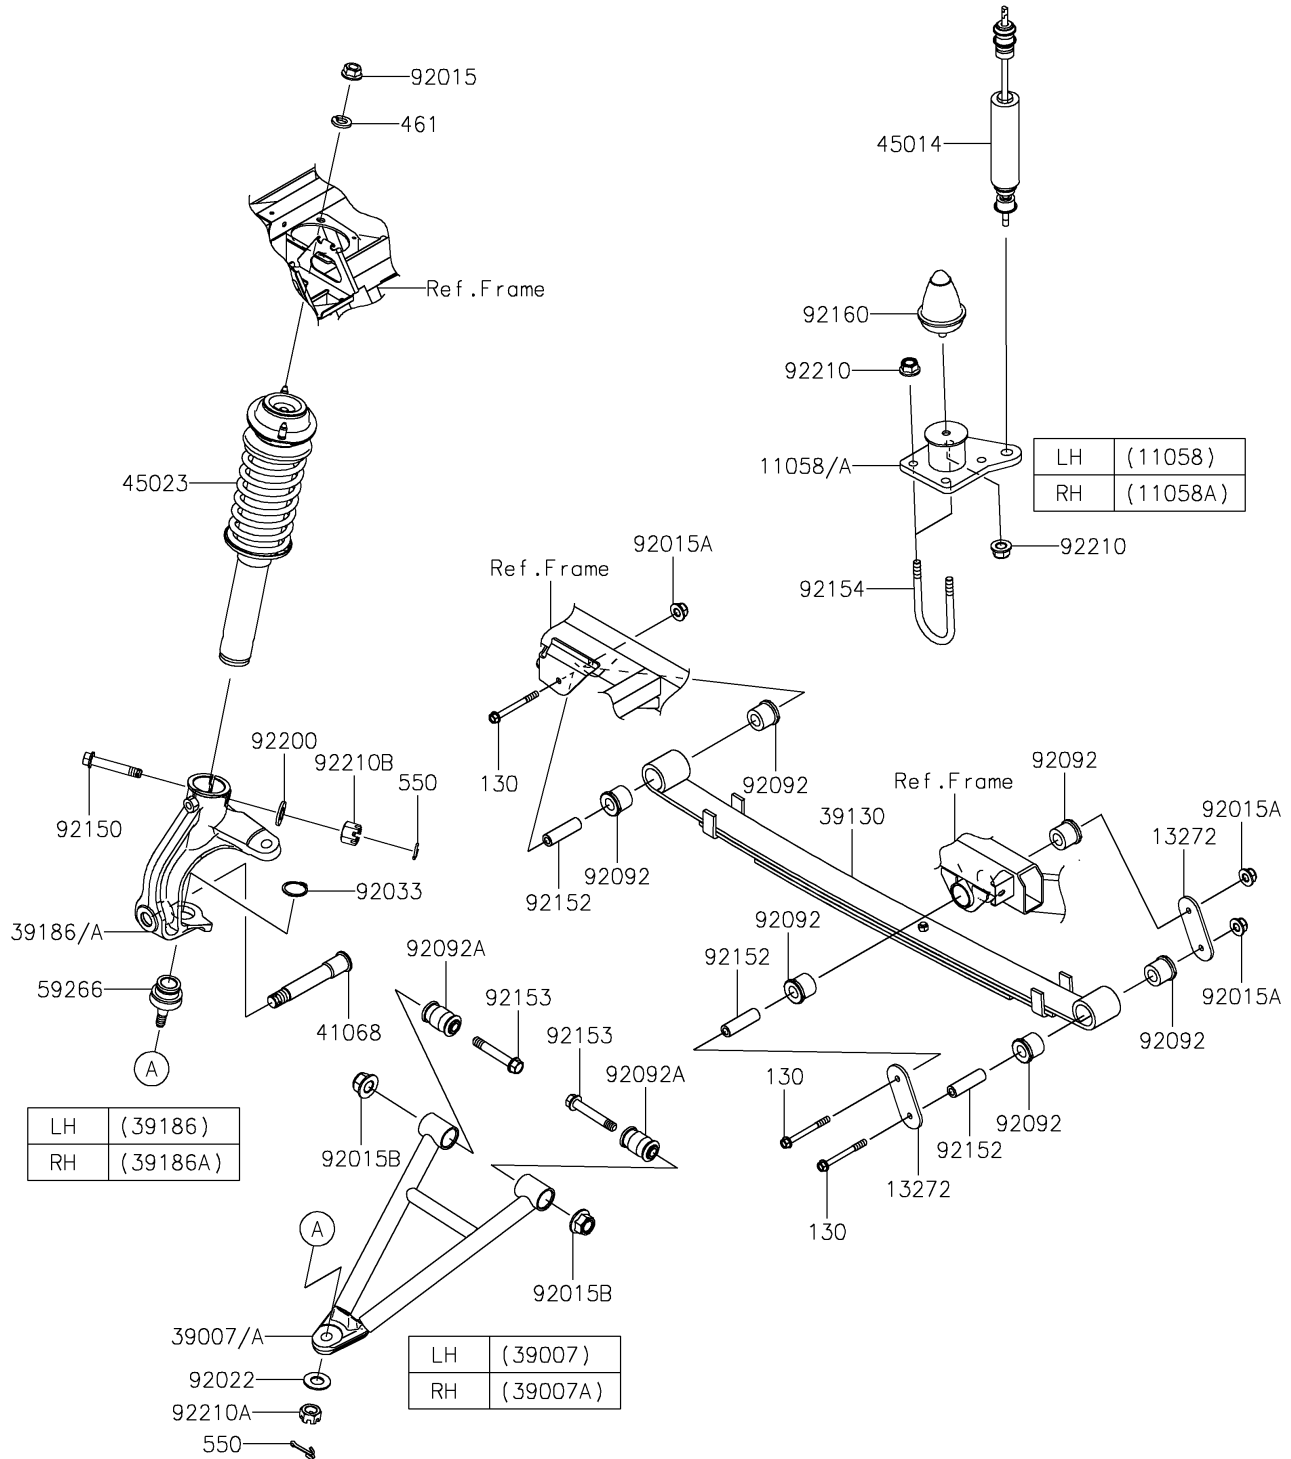

2025 NAV® 4e LE PARTS DIAGRAM

Suspension/Shock Absorber

F2151

2025 NAV® 4e LE PARTS LIST

Suspension/Shock Absorber

ITEM NAME	PART NUMBER	QUANTITY
BRACKET,RR SUSPENSION,LH (Ref # 11058)	11058-1548	1
BRACKET,RR SUSPENSION,RH (Ref # 11058A)	11058-1549	1
PLATE,RR SUSPENSION (Ref # 13272)	13272-4386	4
ARM-SUSP,FR,LH (Ref # 39007)	39007-0514	1
ARM-SUSP,FR,RH (Ref # 39007A)	39007-0515	1
SPRING-LEAF,RR SUSPENSION (Ref # 39130)	39130-0002	2
KNUCKLE,FR,LH (Ref # 39186)	39186-0357	1
KNUCKLE,FR,RH (Ref # 39186A)	39186-0358	1
AXLE,FR (Ref # 41068)	41068-0678	2
SHOCKABSORBER (Ref # 45014)	45014-0833	2
STRUT (Ref # 45023)	45023-0011	2
JOINT-BALL (Ref # 59266)	59266-0711	2
NUT,FLANGED,10MM (Ref # 92015)	92015-1428	4
NUT,8MM (Ref # 92015A)	92015-1432	6
NUT,LOCK,FLANGED,12MM (Ref # 92015B)	92015-1433	4
WASHER (Ref # 92022)	92022-1831	2
RING-SNAP,C-TYPE,32MM (Ref # 92033)	92033-1262	2
BUSHING-RUBBER (Ref # 92092)	92092-0047	12
BUSHING-RUBBER (Ref # 92092A)	92092-0555	4
BOLT,FLANGED,12X72 (Ref # 92150)	92150-1356	2
COLLAR,9.6X17.5X59.5 (Ref # 92152)	92152-3831	6
BOLT,FLANGED,12X76.5 (Ref # 92153)	92153-1733	4
BOLT,U (Ref # 92154)	92154-7298	4
DAMPER,BUMP STOPPER (Ref # 92160)	92160-1136	2
WASHER,12.3X23X2.3 (Ref # 92200)	92200-1004	2
NUT,LOCK,FLANGED,10MM (Ref # 92210)	92210-0276	10
NUT,CASTLE,12MM (Ref # 92210A)	92210-0395	2
NUT,12MM (Ref # 92210B)	92210-7501	2
BOLT-FLANGED,8X80 (Ref # 130)	130CA0880	6

2025 NAV® 4e LE PARTS LIST

Suspension/Shock Absorber

ITEM NAME	PART NUMBER	QUANTITY
WASHER-SPRING,10MM (Ref # 461)	461DA1000	4
PIN-COTTER,3.0X25 (Ref # 550)	550AA3025	4