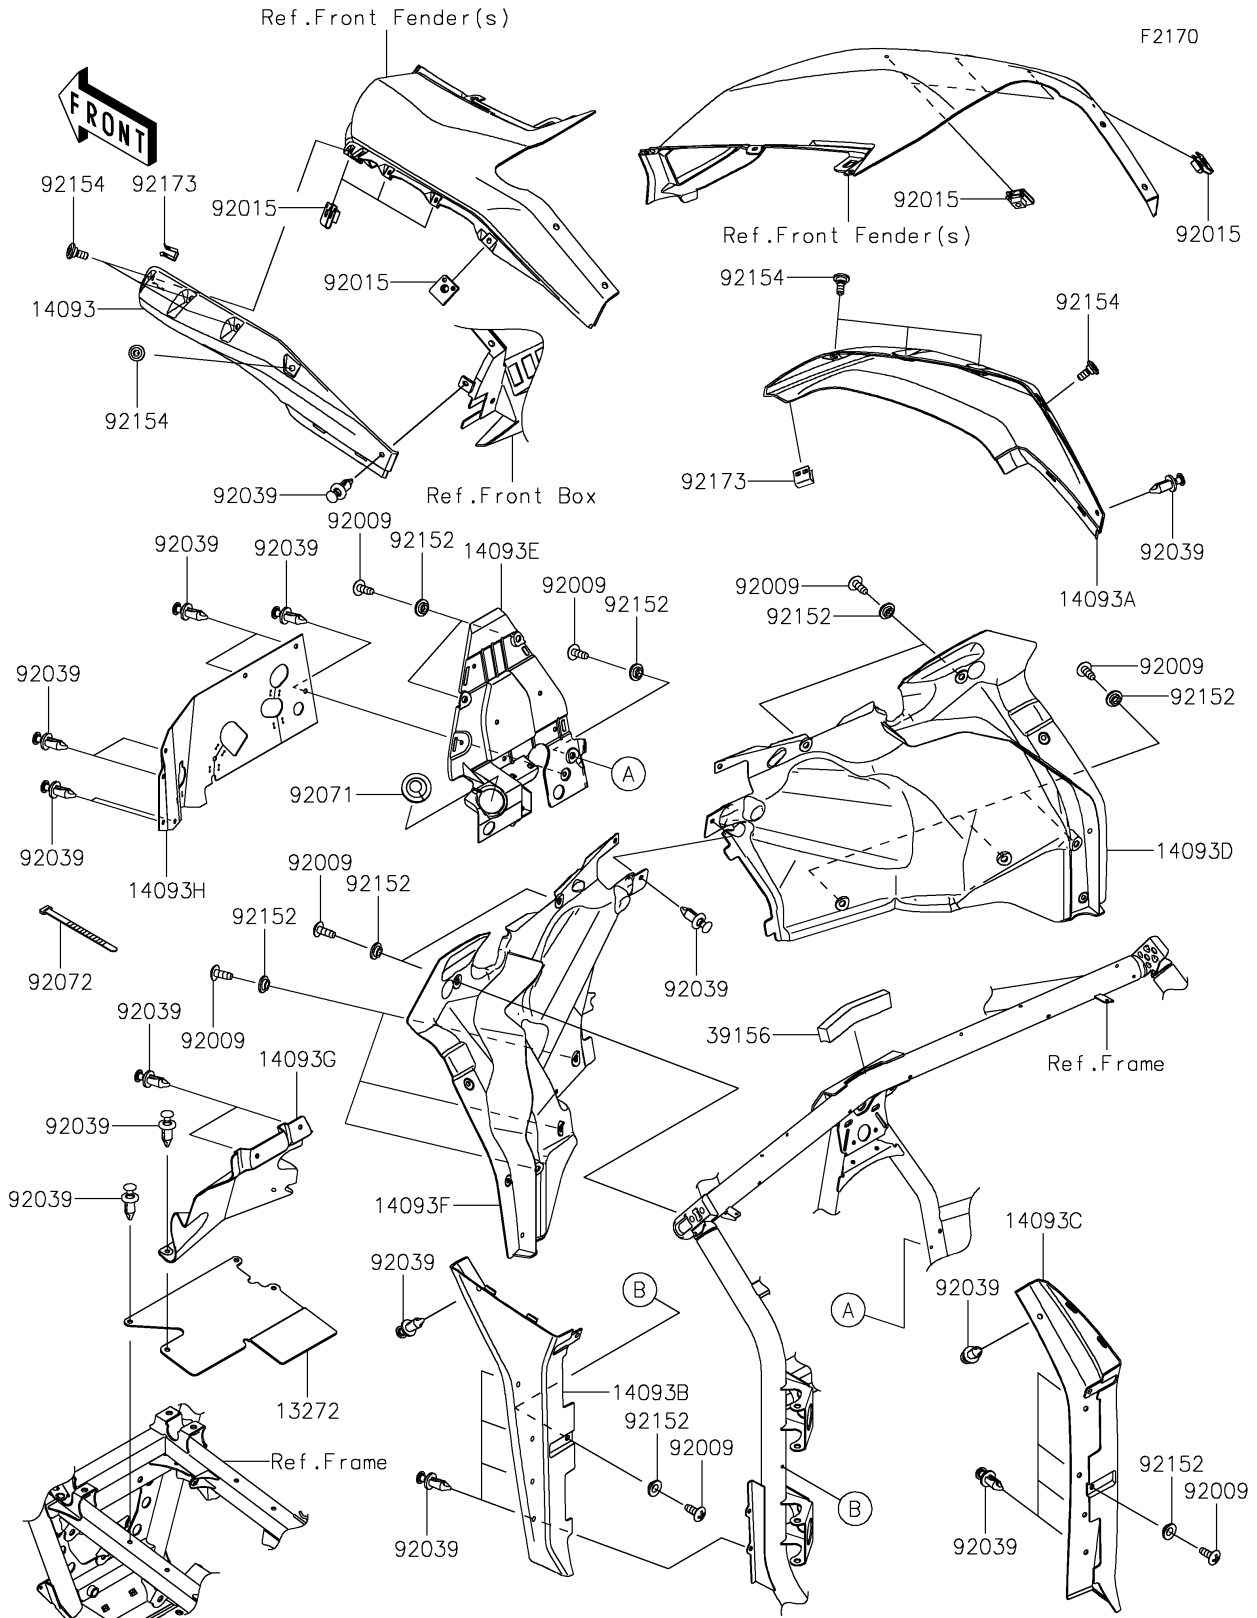

2024 Teryx KRX[®] 1000 Special Edition PARTS DIAGRAM

Fenders

2024 Teryx KRX® 1000 Special Edition PARTS LIST

Fenders

ITEM NAME	PART NUMBER	QUANTITY
PLATE,FR FRAME (Ref # 13272)	13272-4143	1
COVER,FLAP,UPP,LH (Ref # 14093)	14093-0806	1
COVER,FLAP,UPP,RH (Ref # 14093A)	14093-0807	1
COVER,FLAP,LWR,LH (Ref # 14093B)	14093-0808	1
COVER,FLAP,LWR,RH (Ref # 14093C)	14093-0809	1
COVER,FLOOR UPP,RH (Ref # 14093D)	14093-0822	1
COVER,FLOOR UPP,CNT (Ref # 14093E)	14093-0823	1
COVER,FLOOR UPP,LH (Ref # 14093F)	14093-0824	1
COVER,WINDBREAK (Ref # 14093G)	14093-1390	1
COVER,RUBBER (Ref # 14093H)	14093-1455	1
PAD,20X170X30 (Ref # 39156)	39156-2436	1
SCREW,TAPPING,6X16 (Ref # 92009)	92009-1166	15
NUT,CLAMP,6MM (Ref # 92015)	92015-1678	8
RIVET (Ref # 92039)	92039-0776	26
GROMMET (Ref # 92071)	92071-0830	1
BAND,L=123 (Ref # 92072)	92072-030	5
COLLAR,6.3X9.5X4.1 (Ref # 92152)	92152-1571	15
BOLT (Ref # 92154)	92154-2474	8
CLAMP (Ref # 92173)	92173-2249	2