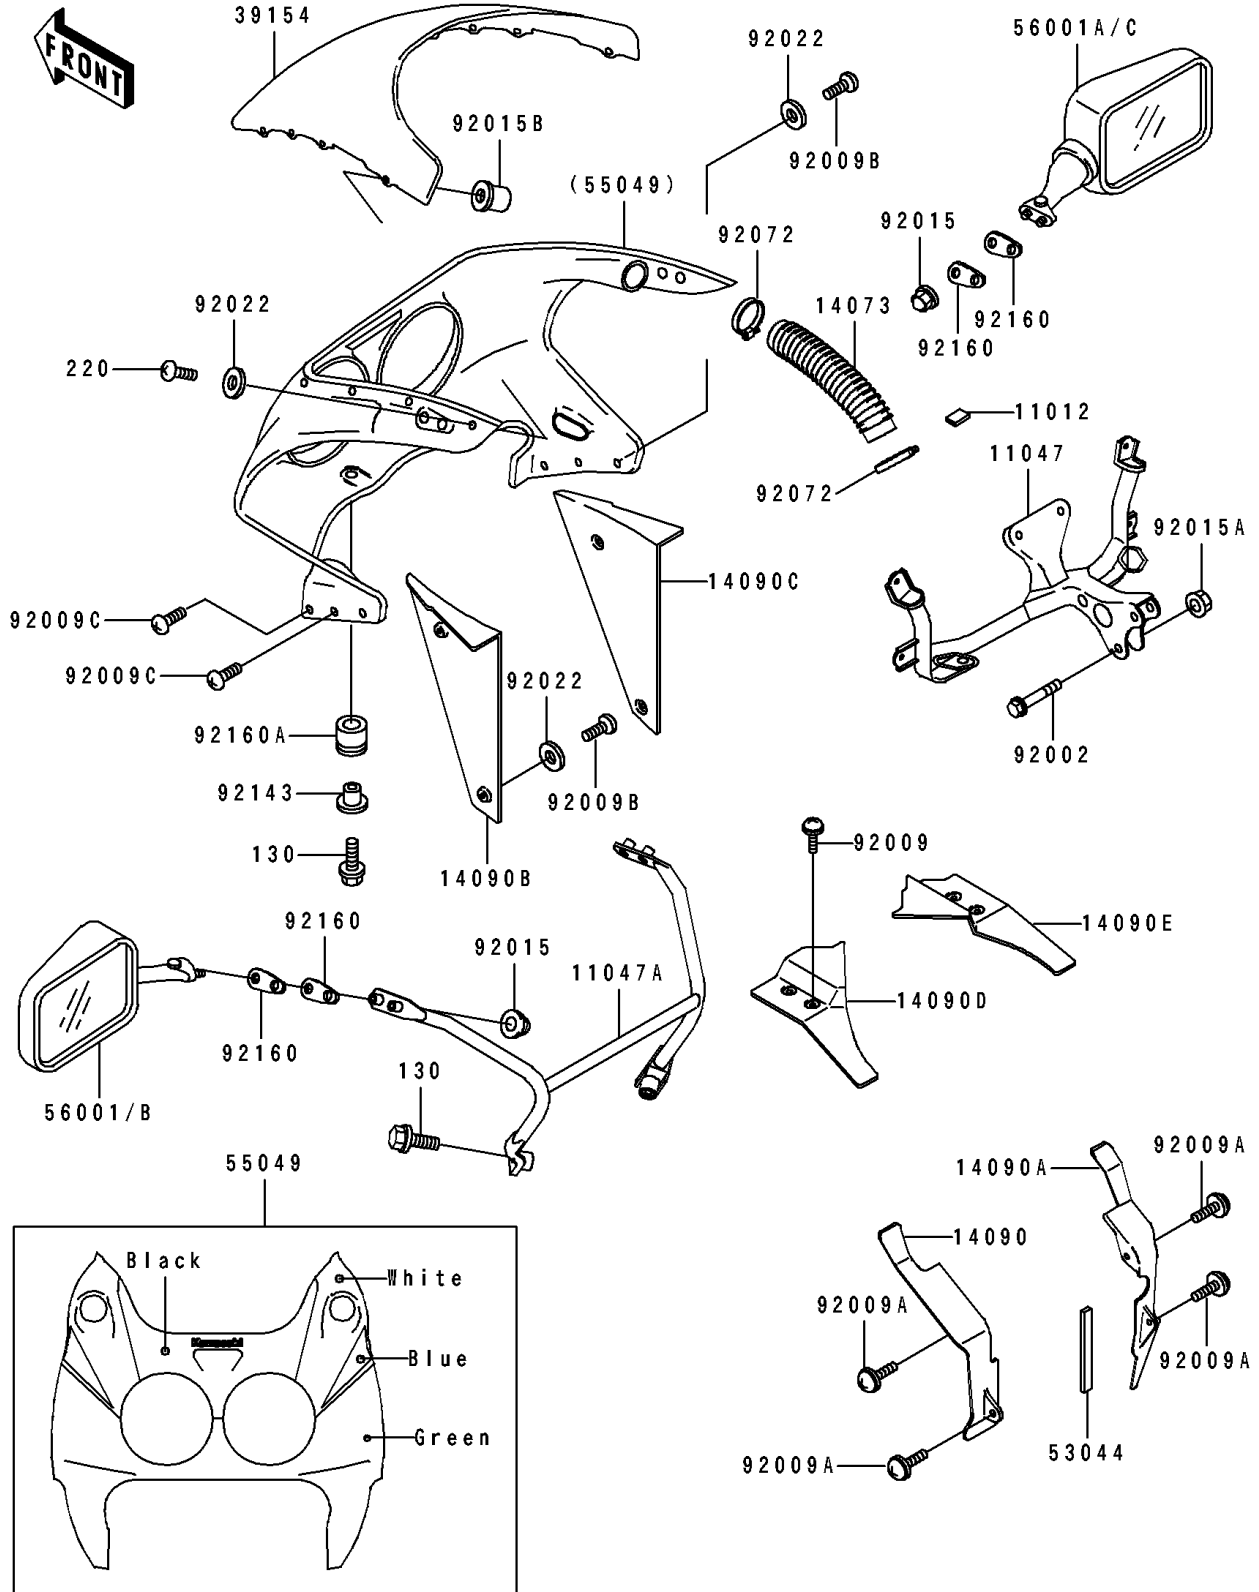

# 1992 Ninja® ZX™ -7R PARTS DIAGRAM

Cowling

F 2871

# 1992 Ninja® ZX™-7R PARTS LIST

## Cowling

ITEM NAME	PART NUMBER	QUANTITY
CAP (Ref # 11012)	11012-1725	4
BRACKET,UPP COWLING (Ref # 11047)	11047-1270	1
BRACKET,MIRROR,BLACK (Ref # 11047A)	11047-1271-10	1
DUCT,AIR INTAKE (Ref # 14073)	14073-1463	2
COVER,INNER COWLING,LH (Ref # 14090)	14090-1060	1
COVER,INNER COWLING,RH (Ref # 14090A)	14090-1061	1
COVER,RADIATOR,LH (Ref # 14090B)	14090-1090	1
COVER,RADIATOR,RH (Ref # 14090C)	14090-1091	1
COVER,INNER COWLING,LH (Ref # 14090D)	14090-1094	1
COVER,INNER COWLING,RH (Ref # 14090E)	14090-1095	1
WINDSHIELD (Ref # 39154)	39154-1116	1
TRIM,L=150 (Ref # 53044)	53044-1248	1
COWLING.,UPP,GREEN/WHITE (Ref # 55049)	55049-5018-CK	1
MIRROR-ASSY,LH,P.WHITE (Ref # 56001)	56001-1376-6F	1
MIRROR-ASSY,RH,P.WHITE (Ref # 56001A)	56001-1377-6F	1
BOLT,8X35 (Ref # 92002)	92002-1198	2
SCREW,6X10 (Ref # 92009)	92009-1402	4
SCREW,6X14 (Ref # 92009A)	92009-1555	4
SCREW,5X16 (Ref # 92009B)	92009-1654	6
SCREW,5X20 (Ref # 92009C)	92009-1656	4
NUT,CAP,6MM,BLACK (Ref # 92015)	92015-1170	4
NUT,CAP,8MM,BLACK (Ref # 92015A)	92015-1174	2
NUT,WELL,5MM (Ref # 92015B)	92015-1757	10
WASHER,NYLON,5.3X11.5X1.5 (Ref # 92022)	92022-1521	16
BAND,RESERVOIR TANK (Ref # 92072)	92072-1091	4
COLLAR (Ref # 92143)	92143-1026	2
DAMPER,MIRROR (Ref # 92160)	92160-1089	4
DAMPER (Ref # 92160A)	92160-1141	2
BOLT-FLANGED,6X16,BLACK (Ref # 130)	130J0616	4

# 1992 Ninja® ZX™ -7R PARTS LIST

Cowling

ITEM NAME	PART NUMBER	QUANTITY
SCREW-PAN-CROS (Ref # 220)	220C0516	10