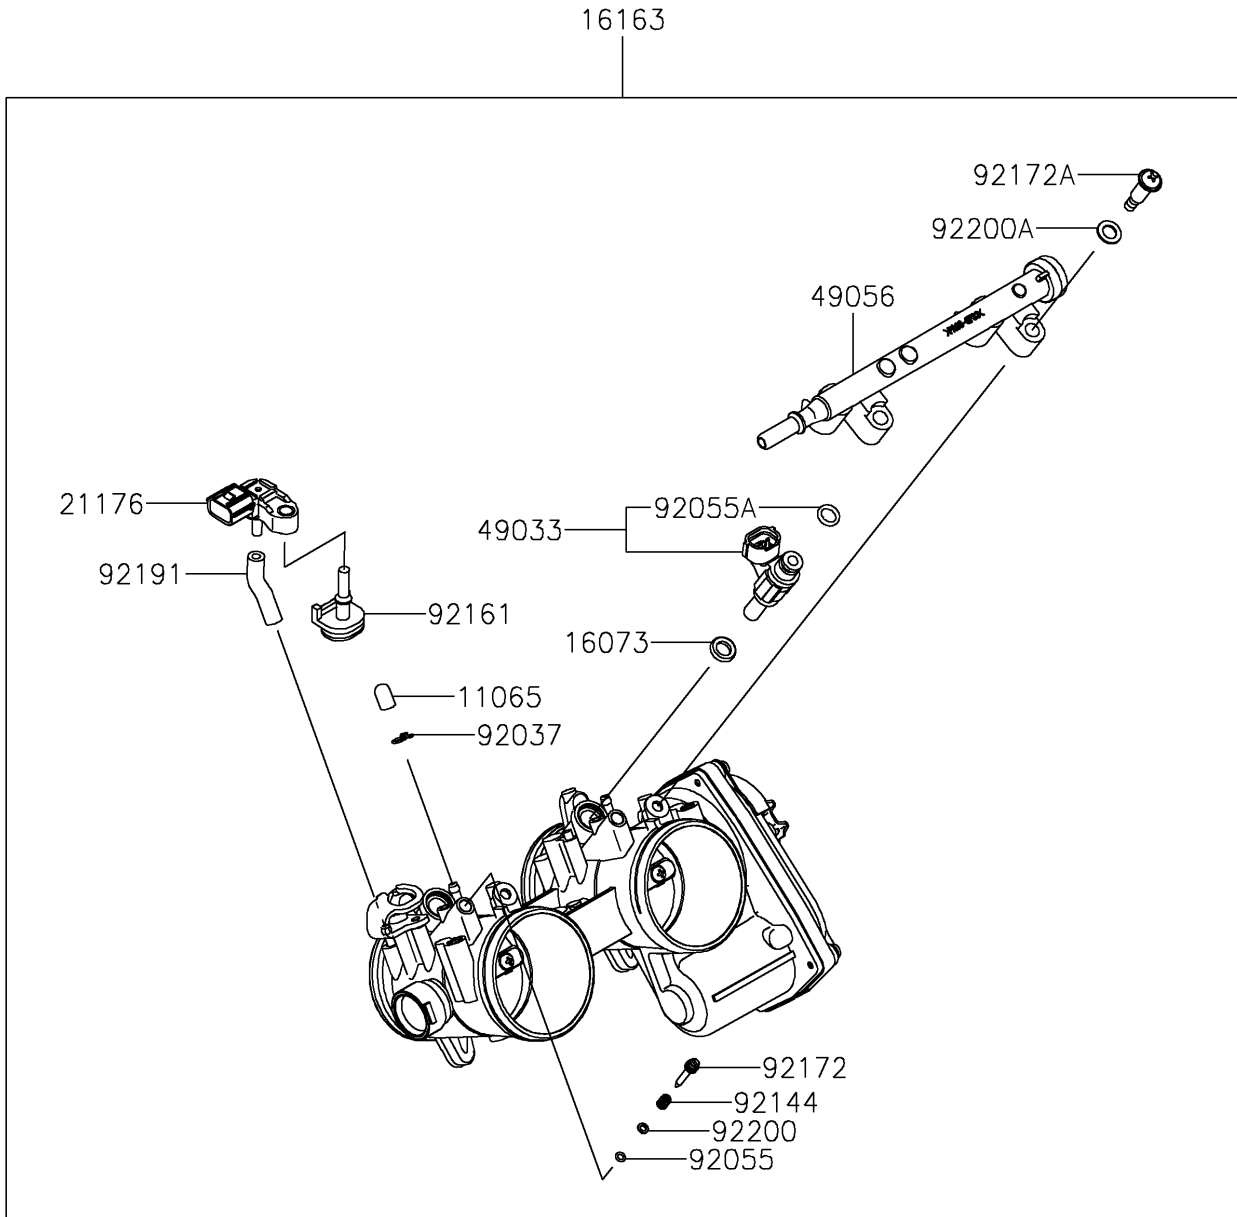

2024 TERYX KRX® 1000 SE PARTS DIAGRAM

Throttle

E1510

2024 TERYX KRX® 1000 SE PARTS LIST

Throttle

ITEM NAME	PART NUMBER	QUANTITY
CAP (Ref # 11065)	11065-0072	2
INSULATOR (Ref # 16073)	16073-0848	2
THROTTLE-ASSY (Ref # 16163)	16163-0991	1
SENSOR,PRESSURE (Ref # 21176)	21176-0906	1
NOZZLE-INJECTION (Ref # 49033)	49033-0040	2
PIPE-INJECTION (Ref # 49056)	49056-0564	1
CLAMP,TUBE (Ref # 92037)	92037-1124	2
RING-O (Ref # 92055)	92055-0840	2
RING-O,INJECTION NOZZLE (Ref # 92055A)	92055-0937	2
SPRING,THROTTLE STOP SCREW (Ref # 92144)	92144-1674	2
DAMPER (Ref # 92161)	92161-0673	1
SCREW (Ref # 92172)	92172-0156	2
SCREW,PIPE INJECTION (Ref # 92172A)	92172-0828	2
TUBE,3.2X7.4X40 (Ref # 92191)	92191-1551	1
WASHER,PILOT AIR SCREW (Ref # 92200)	92200-1564	2
WASHER (Ref # 92200A)	92200-3807	2