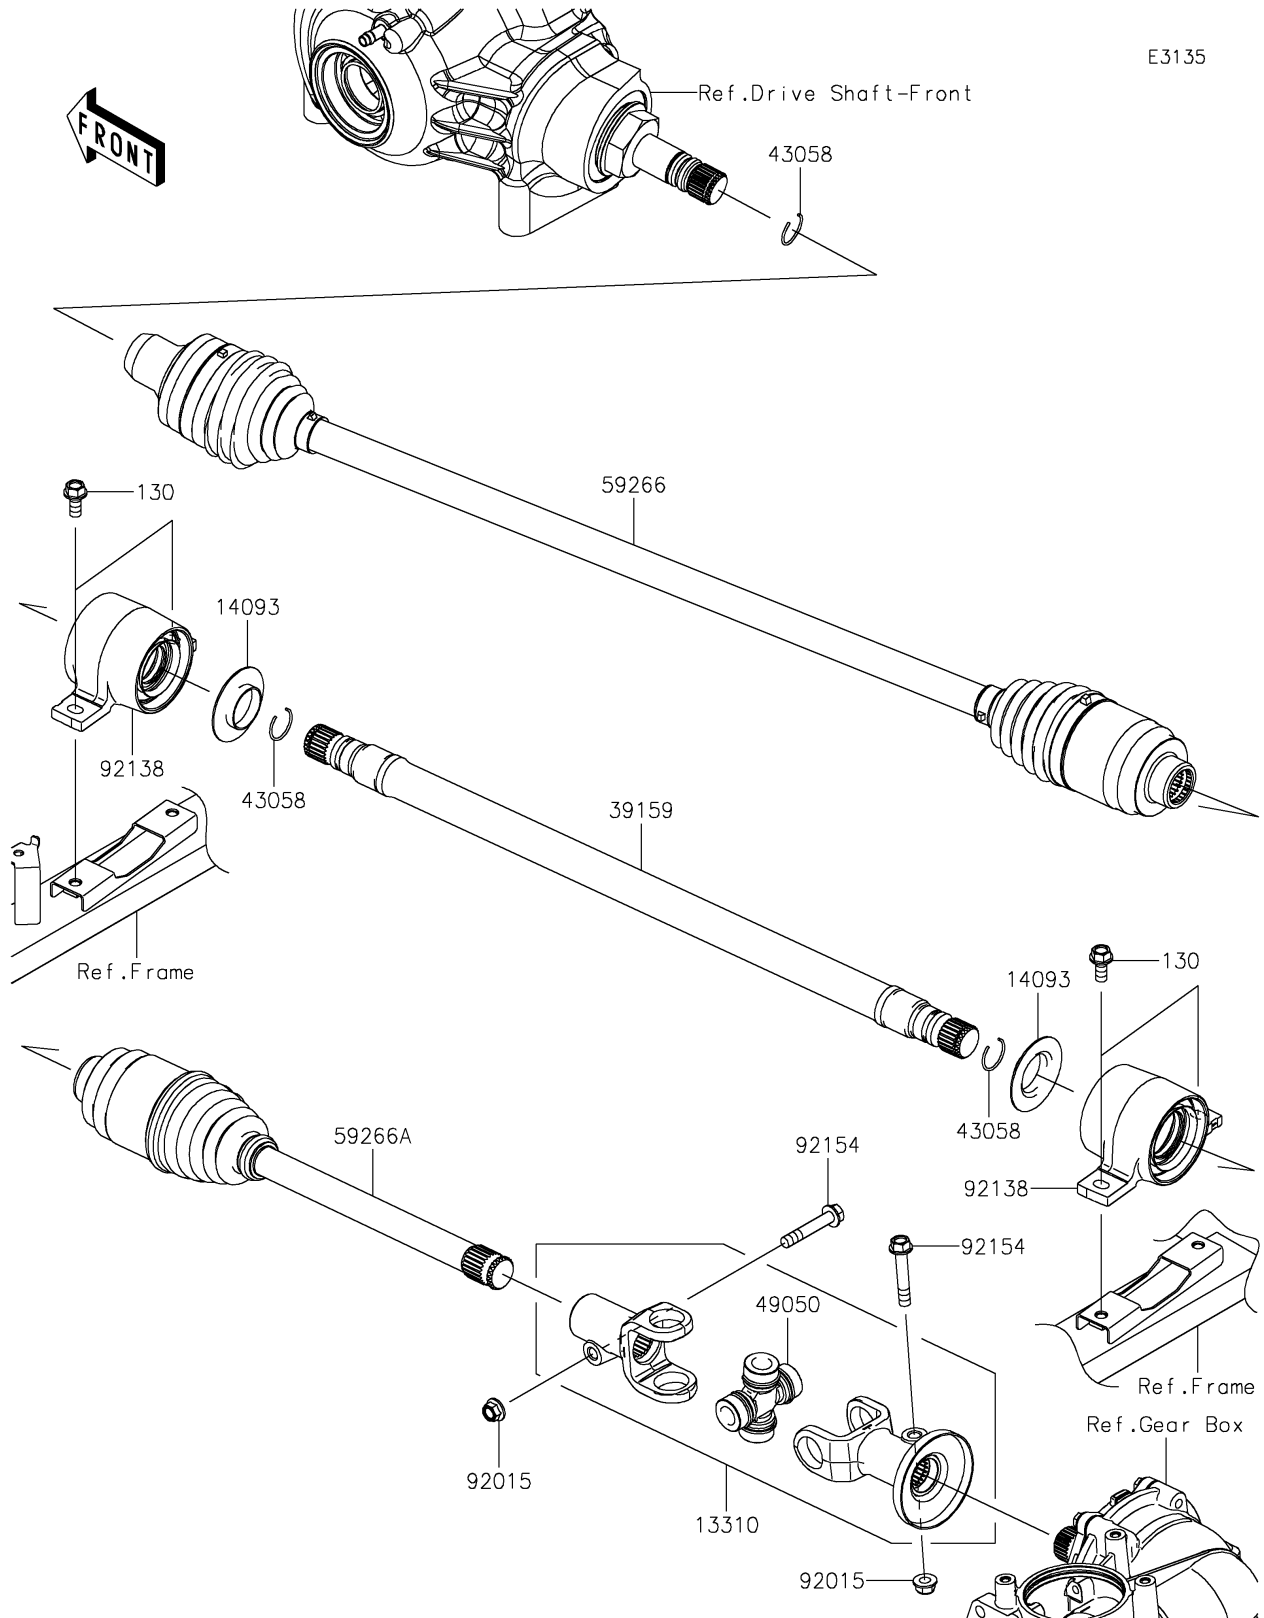

2026 MULE PRO-DX™ EPS PARTS DIAGRAM

Drive Shaft-Propeller

E3135

2026 MULE PRO-DX™ EPS PARTS LIST

Drive Shaft-Propeller

ITEM NAME	PART NUMBER	QUANTITY
SHAFT-ASSY (Ref # 13310)	13310-0038	1
COVER,SIDE RIP (Ref # 14093)	14093-0006	2
SHAFT-DRIVE (Ref # 39159)	39159-0598	1
RING (Ref # 43058)	43058-0018	3
SPIDER (Ref # 49050)	49050-0034	1
JOINT-BALL,FR DIFF SIDE (Ref # 59266)	59266-0731	1
JOINT-BALL,RR DIFF SIDE (Ref # 59266A)	59266-0775	1
NUT,8MM (Ref # 92015)	92015-1432	2
BEARING-COMP (Ref # 92138)	92138-0002	2
BOLT,FLANGED,8X46 (Ref # 92154)	92154-1365	2
BOLT-FLANGED,8X18 (Ref # 130)	130BA0818	4