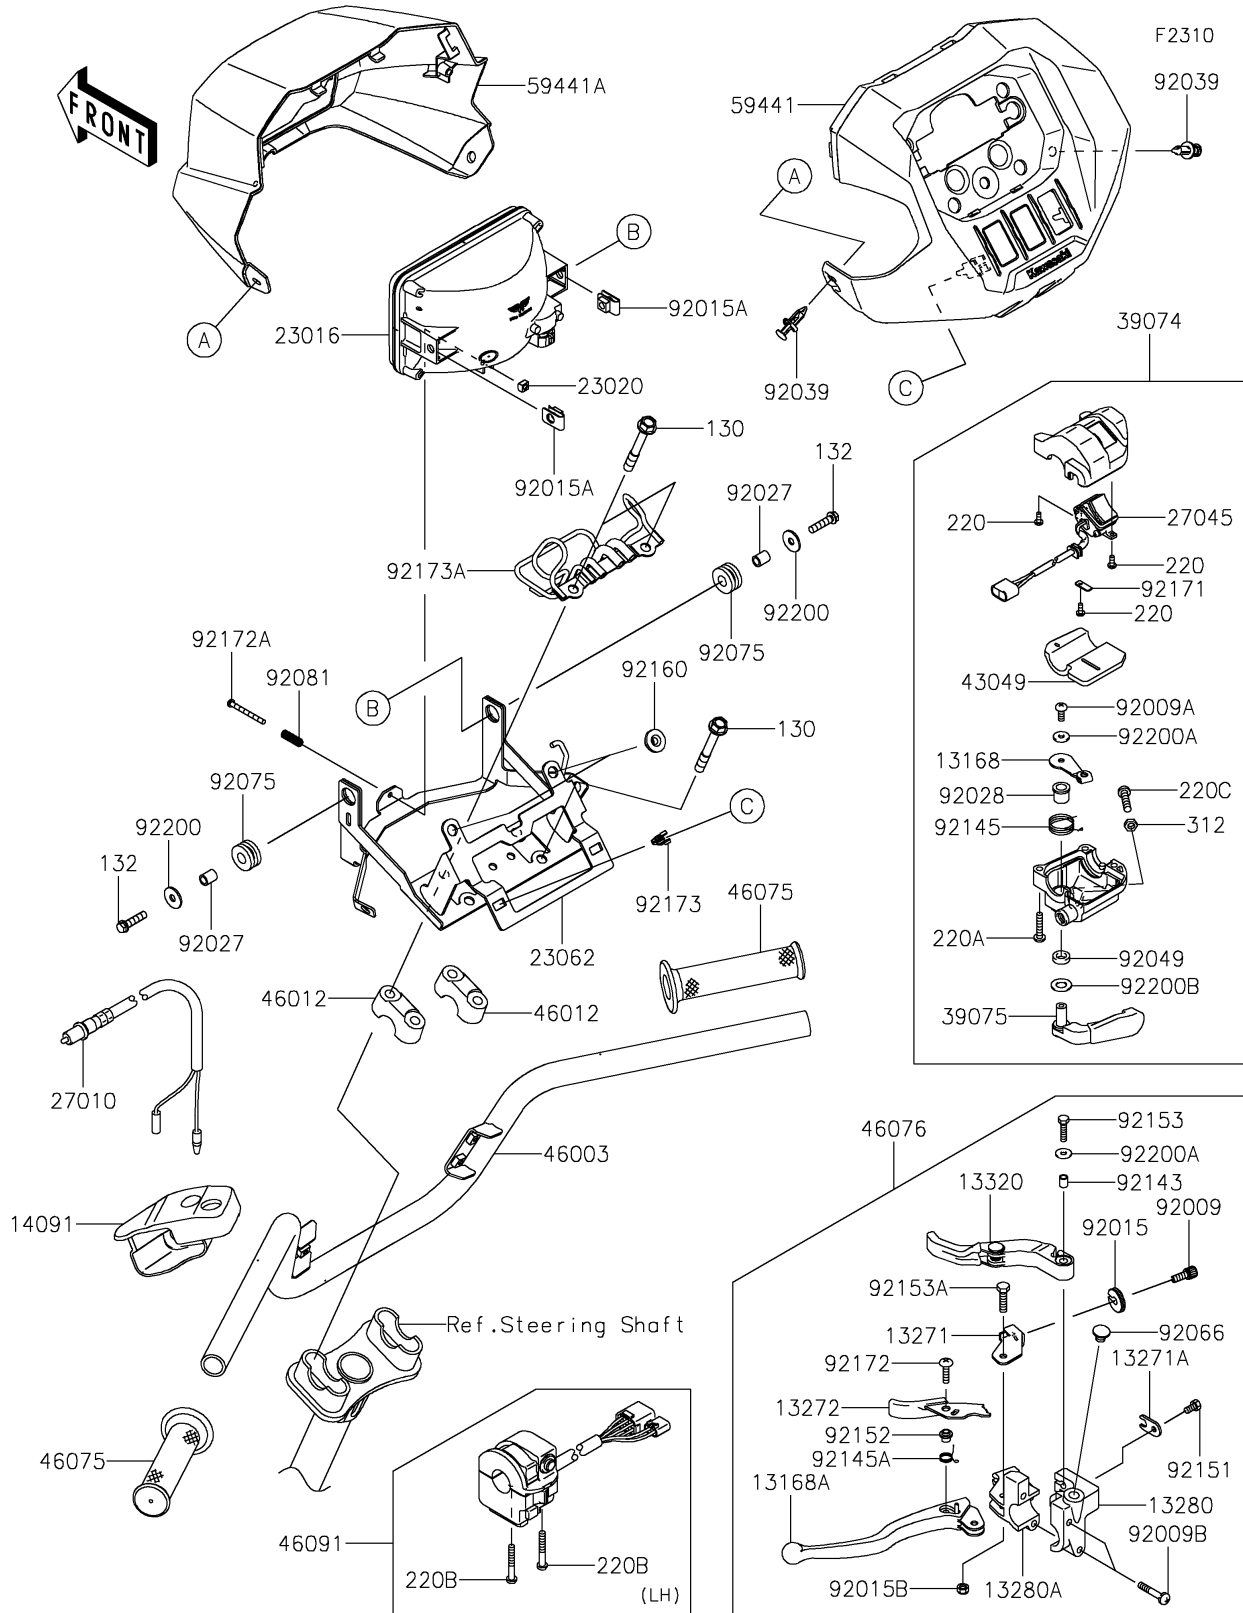

2024 BRUTE FORCE® 750 EPS PARTS DIAGRAM

Handlebar