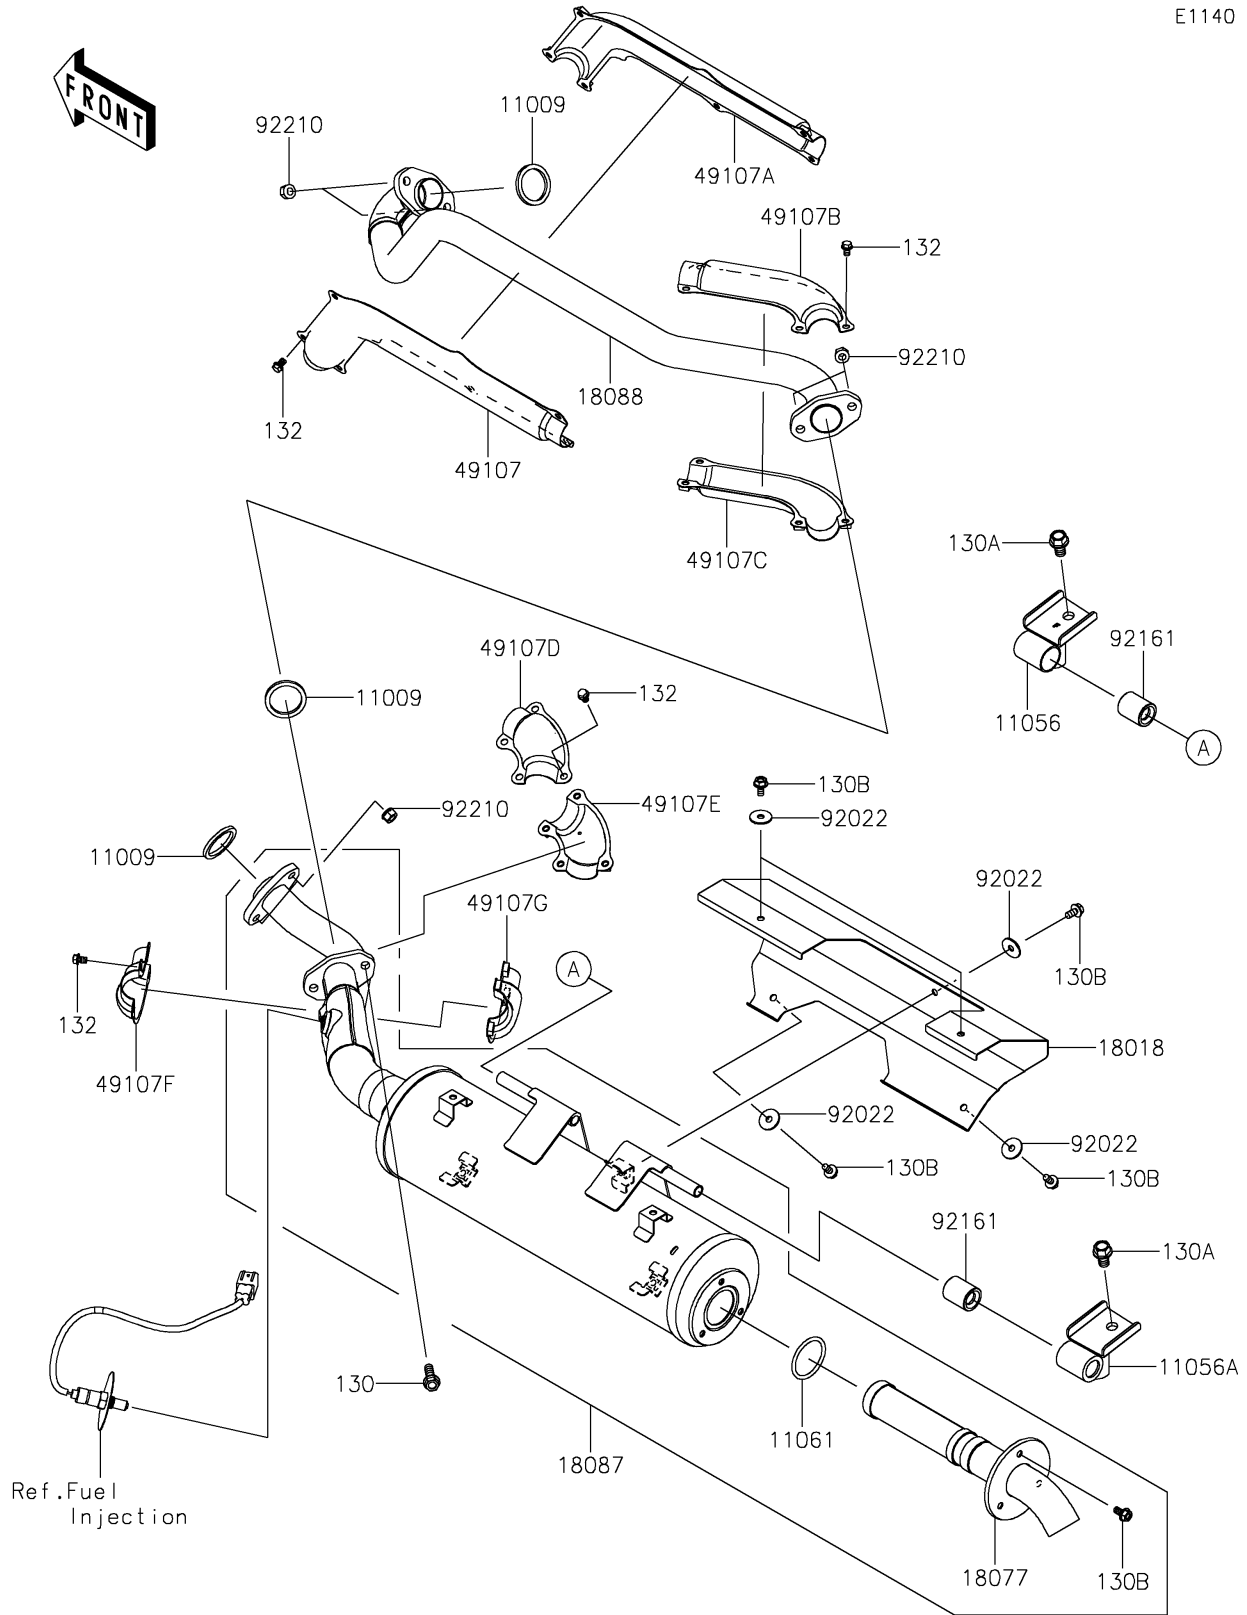

2024 BRUTE FORCE® 750 EPS PARTS DIAGRAM

Muffler(s)

E1140

2024 BRUTE FORCE® 750 EPS PARTS LIST

Muffler(s)

ITEM NAME	PART NUMBER	QUANTITY
GASKET,EXHAUST HOLDER (Ref # 11009)	11009-1894	3
BRACKET,MUFFLER,FR (Ref # 11056)	11056-0532	1
BRACKET,MUFFLER,RR (Ref # 11056A)	11056-0533	1
GASKET,38.9X46.4X3.0 (Ref # 11061)	11061-0082	1
PLATE-HEAT GUARD (Ref # 18018)	18018-0036	1
ARRESTER-SPARK (Ref # 18077)	18077-0036	1
MUFFLER (Ref # 18087)	18087-0323	1
PIPE-EXHAUST (Ref # 18088)	18088-0856	1
COVER-EXHAUST PIPE,FR,FR,LH (Ref # 49107)	49107-0759	1
COVER-EXHAUST PIPE,FR,FR,RH (Ref # 49107A)	49107-0760	1
COVER-EXHAUST PIPE,FR,RR,UPP (Ref # 49107B)	49107-0761	1
COVER-EXHAUST PIPE,FR,RR,LWR (Ref # 49107C)	49107-0762	1
COVER-EXHAUST PIPE,RR,FR,UPP (Ref # 49107D)	49107-0763	1
COVER-EXHAUST PIPE,RR,FR,LWR (Ref # 49107E)	49107-0764	1
COVER-EXHAUST PIPE,RR,RR,FR (Ref # 49107F)	49107-0765	1
COVER-EXHAUST PIPE,RR,RR,RR (Ref # 49107G)	49107-0766	1
WASHER,6.5X22X1.6 (Ref # 92022)	92022-237	5
DAMPER (Ref # 92161)	92161-0961	2
NUT,8MM (Ref # 92210)	92210-1242	6
BOLT-FLANGED,8X30 (Ref # 130)	130BD0830	2
BOLT-FLANGED,10X16 (Ref # 130A)	130CA1016	2
BOLT-FLANGED,6X12 (Ref # 130B)	130CD0612	8
BOLT-FLANGED-SMALL,6X8 (Ref # 132)	132BD0608	18