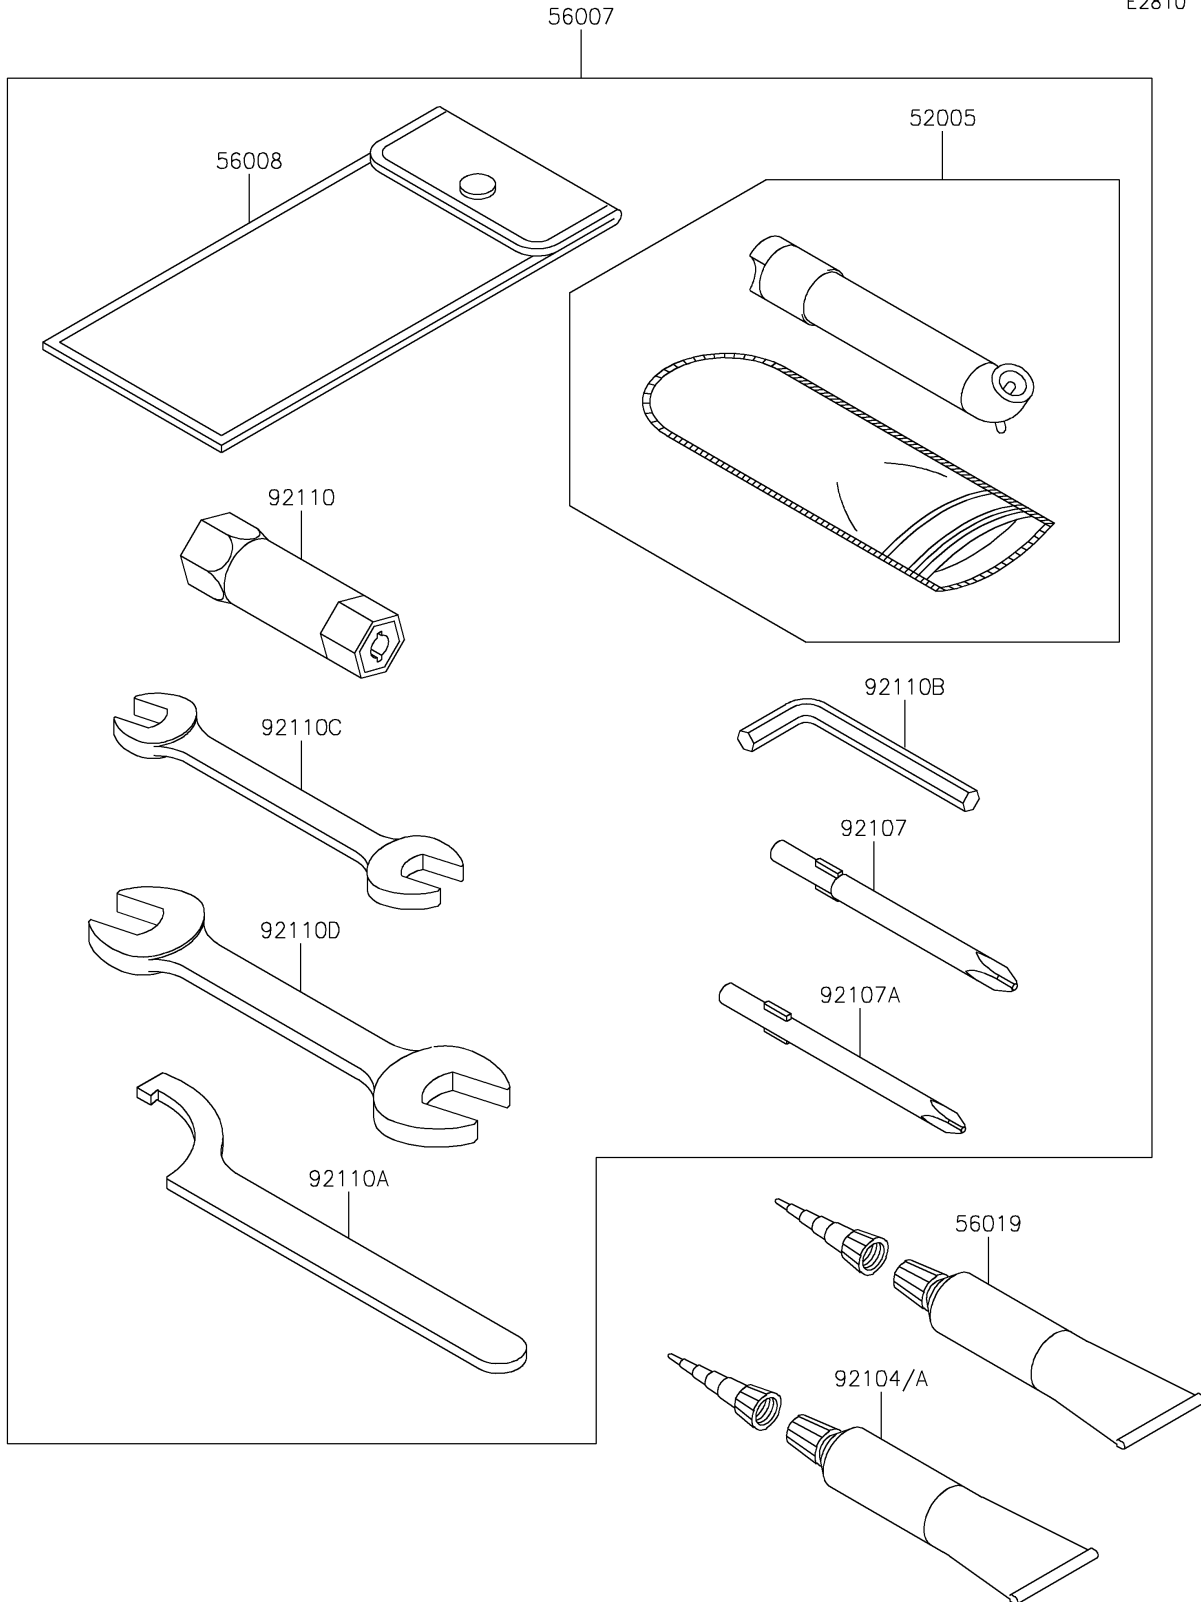

# 2024 BRUTE FORCE® 750 PARTS DIAGRAM

Owner's Tools

E2810

### Owner's Tools

ITEM NAME	PART NUMBER	QUANTITY
GAUGE,AIR (Ref # 52005)	52005-1082	1
TOOL-KIT (Ref # 56007)	56007-0014	1
BAG,TOOL (Ref # 56008)	56008-1007	1
GASKET-LIQUID,TB1211,WHITE (Ref # 56019)	56019-120	1
GASKET-LIQUID,TB1211F,CLEAR (Ref # 92104)	92104-0004	1
GASKET-LIQUID,TB1216,GRAY (Ref # 92104A)	92104-1063	1
TOOL-DRIVER,#3PHILLIPS (Ref # 92107)	92107-005	1
TOOL-DRIVER,#2PHILLIPS (Ref # 92107A)	92107-1053	1
TOOL-WRENCH,BOX,16MM (Ref # 92110)	92110-1116	1
TOOL-WRENCH,HOOK (Ref # 92110A)	92110-1129	1
TOOL-WRENCH,ALLEN,3MM (Ref # 92110B)	92110-1140	1
TOOL-WRENCH,OPEN END,10X12 (Ref # 92110C)	92110-1152	1
TOOL-WRENCH,OPEN END,14X17 (Ref # 92110D)	92110-1153	1