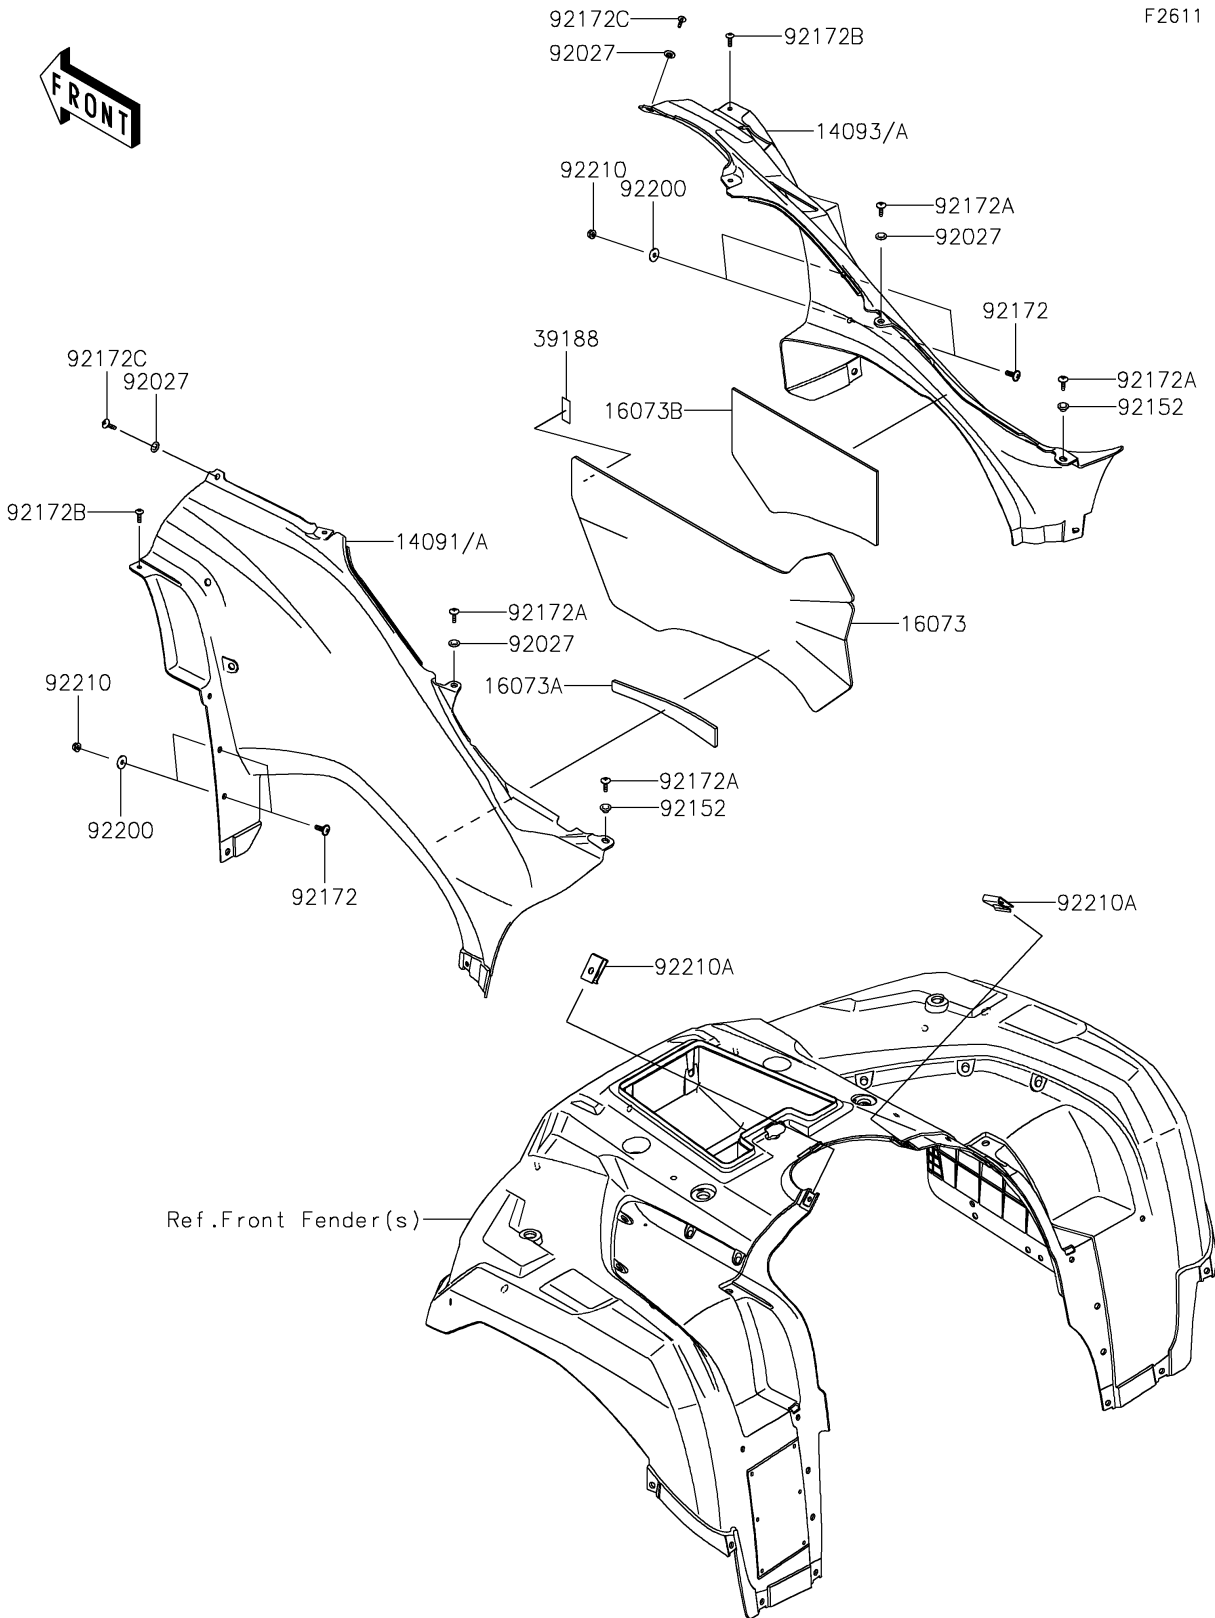

# 2024 BRUTE FORCE® 750 PARTS DIAGRAM

## Side Covers

F2611

## 2024 BRUTE FORCE® 750 PARTS LIST

### Side Covers

ITEM NAME	PART NUMBER	QUANTITY
COVER,SIDE,LH,T.GREEN (Ref # 14091)	14091-0137-42S	1
COVER,SIDE,RH,T.GREEN (Ref # 14093)	14093-1545-42S	1
INSULATOR,SIDE COVER,LH (Ref # 16073)	16073-0723	1
INSULATOR,SIDE COVER,OVERLAP (Ref # 16073A)	16073-0807	1
INSULATOR,SIDE COVER,RH (Ref # 16073B)	16073-0808	1
TAPE,20X50 (Ref # 39188)	39188-0601	1
COLLAR (Ref # 92027)	92027-4020	4
COLLAR,6.3X8.3X7.2 (Ref # 92152)	92152-1865	2
SCREW,6X18 (Ref # 92172)	92172-0002	4
SCREW,6X16 (Ref # 92172A)	92172-0236	4
SCREW,5X18 (Ref # 92172B)	92172-0428	2
SCREW,TAPPING,6X20 (Ref # 92172C)	92172-0883	2
WASHER,6.5X20X1.6 (Ref # 92200)	92200-0283	4
NUT,LOCK,FLANGED,6MM (Ref # 92210)	92210-0303	4
NUT,LEAF SPRING,6MM (Ref # 92210A)	92210-0624	2