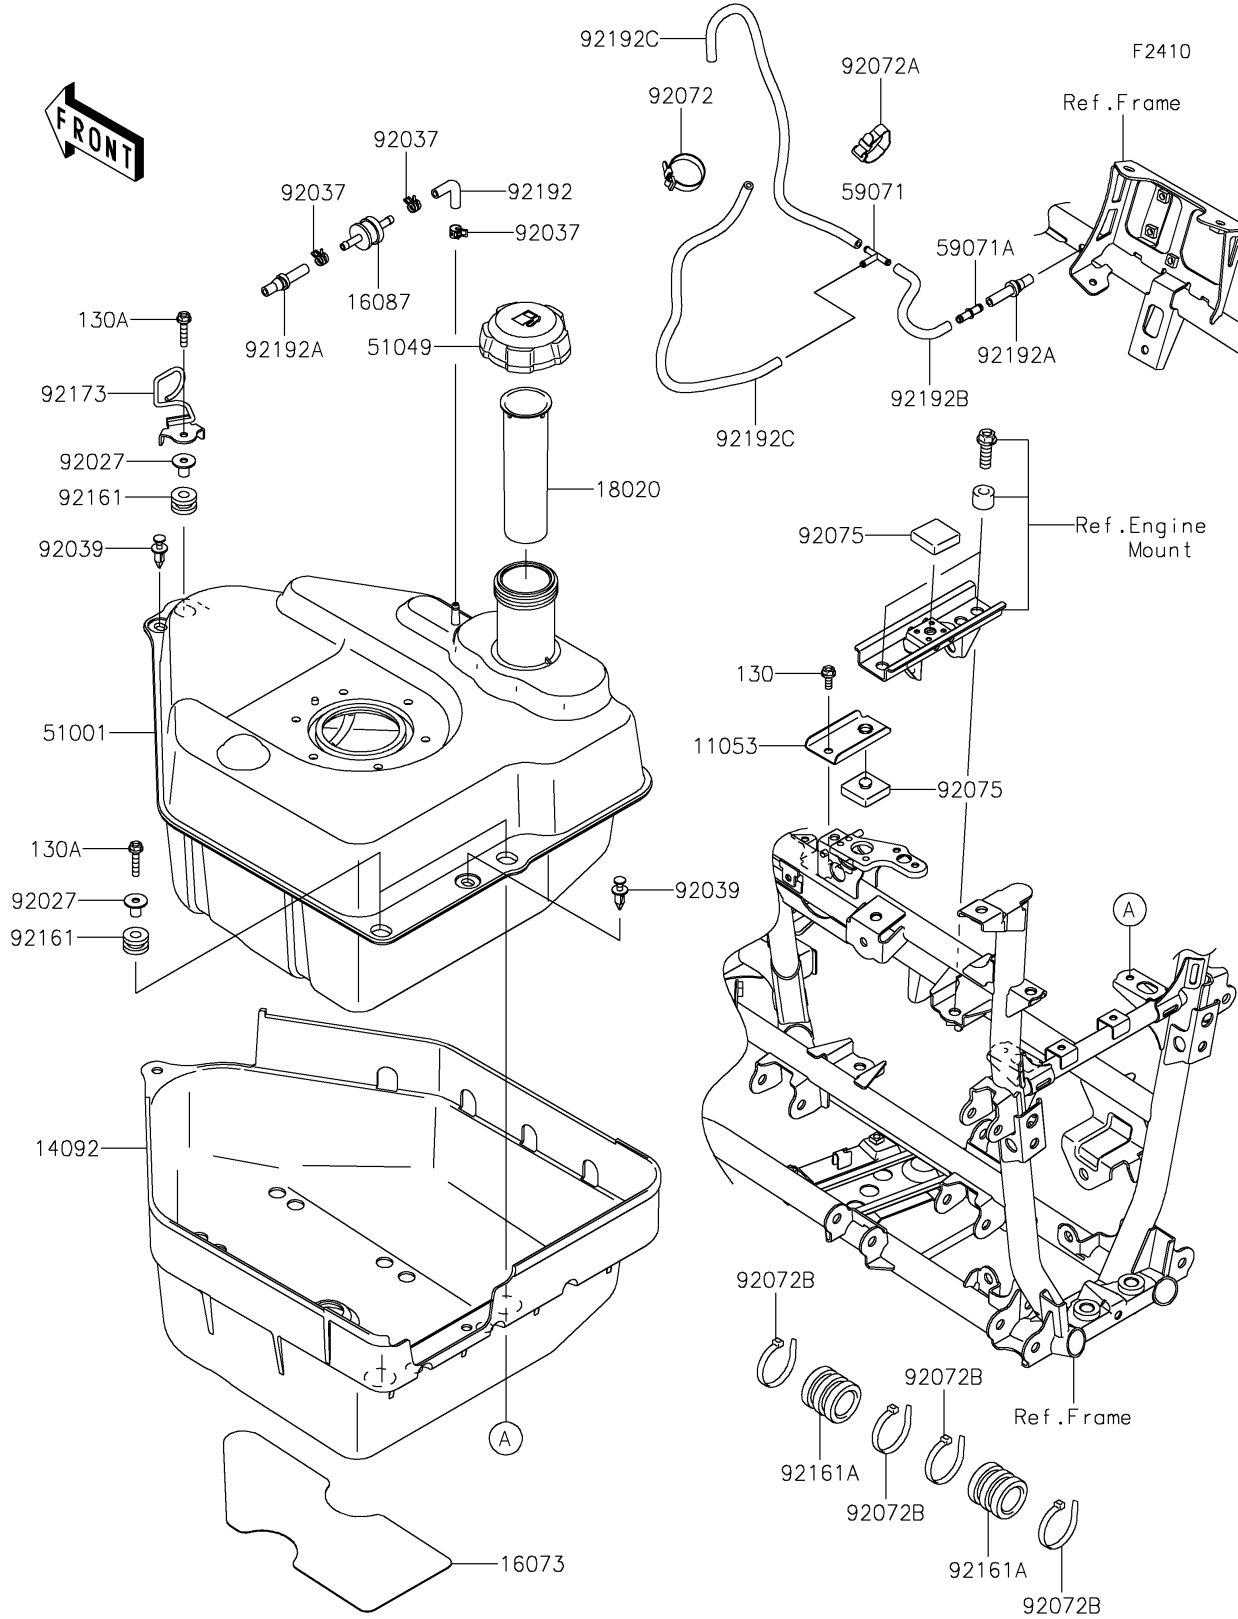

2026 BRUTE FORCE® 750 PARTS DIAGRAM

Fuel Tank

2026 BRUTE FORCE® 750 PARTS LIST

Fuel Tank

ITEM NAME	PART NUMBER	QUANTITY
BRACKET,FUEL TANK,TOP (Ref # 11053)	11053-0936	1
COVER,FUEL TANK,LWR (Ref # 14092)	14092-0186	1
INSULATOR,FUEL TANK COVER,LWR (Ref # 16073)	16073-0925	1
VALVE-CHECK (Ref # 16087)	16087-0008	1
BAFFLE,FUEL TANK (Ref # 18020)	18020-0008	1
TANK-COMP-FUEL (Ref # 51001)	51001-0237	1
CAP-TANK,FUEL (Ref # 51049)	51049-0718	1
JOINT (Ref # 59071)	59071-3705	1
JOINT (Ref # 59071A)	59071-3717	1
COLLAR,L=16.1 (Ref # 92027)	92027-1847	3
CLAMP,TUBE (Ref # 92037)	92037-1461	3
RIVET (Ref # 92039)	92039-0776	2
BAND,L=149 (Ref # 92072)	92072-031	1
BAND,L=186 (Ref # 92072A)	92072-056	1
BAND,L=188 (Ref # 92072B)	92072-1239	4
DAMPER (Ref # 92075)	92075-1882	2
DAMPER (Ref # 92161)	92161-0106	3
DAMPER,FUEL TANK,RR (Ref # 92161A)	92161-1111	2
CLAMP,FUEL TUBE (Ref # 92173)	92173-0872	1
TUBE,FUEL TANK-CHECK VALVE (Ref # 92192)	92192-0067	1
TUBE,FRAME PIPE-CHECK VALVE (Ref # 92192A)	92192-0068	2
TUBE,5X10X80/22 (Ref # 92192B)	92192-0992	1
TUBE,5X10X470 (Ref # 92192C)	92192-0993	2
BOLT-FLANGED,6X16 (Ref # 130)	130BA0616	1
BOLT-FLANGED,6X30 (Ref # 130A)	130BA0630	3